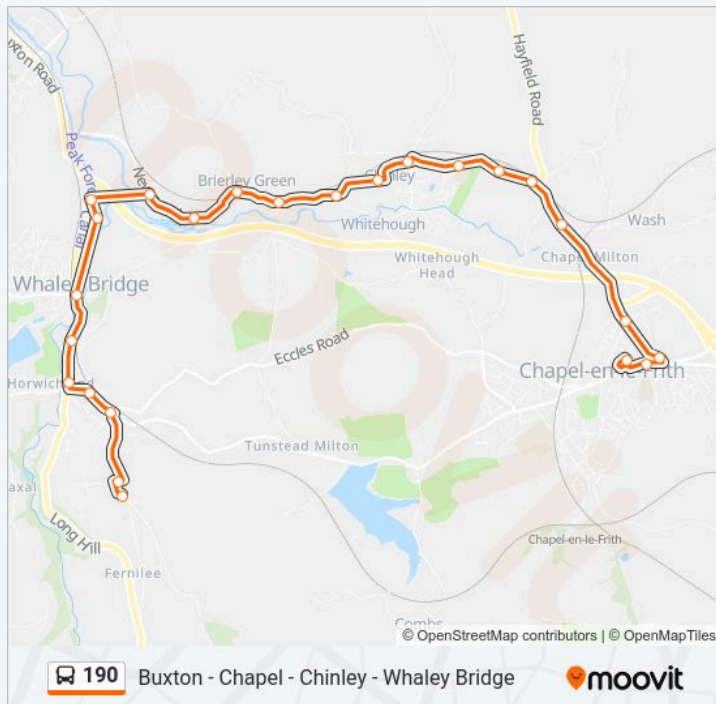

Railway Station, Whaley Bridge
 Tesco Supermarket, Whaley Bridge
 Bridgemont, Whaley Bridge
 Britannia Mills, Buxworth
 Saint James Church, Buxworth
 Dolly Lane, Buxworth
 Jane Lane, Buxworth
 Leaden Knowle, Chinley
 Lower Lane, Chinley
 Station Road, Chinley
 Alders Avenue, Chinley
 Kelmscott House, Chinley
 Junction, Chinley
 High Peak Business Park, Chinley
 Burrfields Road, Chapel En Le Frith
 Town End, Chapel En Le Frith
 Old Pack Horse, Chapel En Le Frith
 Morrisons Supermarket, Chapel En Le Frith

190 bus Info

Direction: Chapel En Le Frith

Stops: 24

Trip Duration: 28 min

Line Summary:

Direction: Whaley Bridge

46 stops

[VIEW LINE SCHEDULE](#)