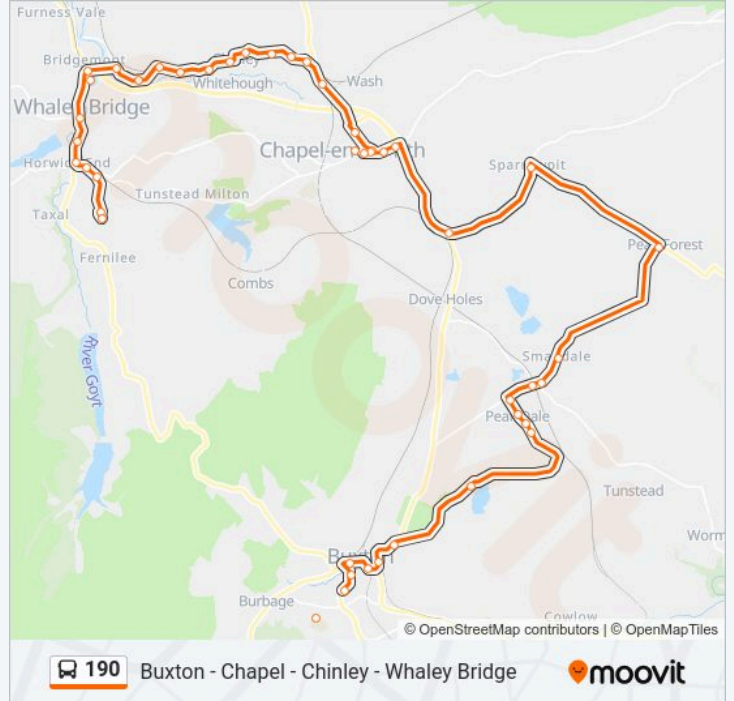

190 bus Info**Direction:** Buxton**Stops:** 45**Trip Duration:** 59 min**Line Summary:**

- Town End, Chapel En Le Frith
- Old Pack Horse, Chapel En Le Frith
- Morrisons Supermarket, Chapel En Le Frith
- Old Pack Horse, Chapel En Le Frith
- Council Depot, Chapel En Le Frith
- Frith Knoll Road, Chapel En Le Frith
- Barmoor Clough, Dove Holes
- Wanted Inn, Sparrowpit
- Church Close, Peak Forest
- Smalldale Road, Smalldale
- Small Knowle End, Peak Dale
- Old Station, Peak Dale
- Club, Peak Dale
- Post Office, Peak Dale
- New Street, Upper End
- Ferndale Avenue, Upper End
- Waterswallows Road, Waterswallows
- Church, Fairfield
- Working Mens Club, Buxton
- Sylvan Park, Buxton
- Railway Station, Buxton
- Terrace Road, Buxton
- Market Place, Buxton
- School, Buxton

Direction: Dove Holes

28 stops

[VIEW LINE SCHEDULE](#)

- Shallcross Avenue, Whaley Bridge
- Shallcross Road, Whaley Bridge
- Drum And Monkey, Horwich End
- Old Road, Horwich End
- White Horse, Horwich End