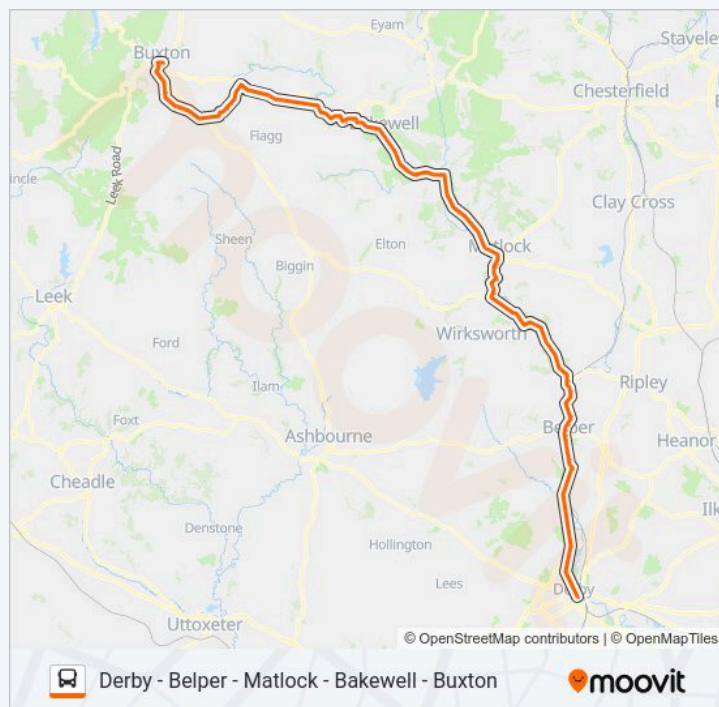

Olde Englishe Road, Matlock

Interchange, Matlock

Twiggs, Matlock

Bakewell Road Bus Station, Matlock

Direction: Derby

96 stops

[VIEW LINE SCHEDULE](#)

- Sylvan Park, Buxton
- Railway Station, Buxton
- Terrace Road, Buxton
- Market Place, Buxton
- White Knowle Road, Buxton
- Trent Avenue, Harpur Hill
- Fernway, Harpur Hill
- St James Church, Harpur Hill
- Parks Inn, Harpur Hill
- Solomons Court, Harpur Hill
- Burlow Road, Burlow
- Heath View, Burlow
- Bookstore, Brierlow Bar
- Old Coalpit Lane, Chelmorton
- Arden Villas, Chelmorton
- Blackwell Turn, Blackwell In the Peak
- Waterloo Hotel, Taddington
- Hollow O the Moor, Taddington
- Main Road, Taddington
- Marlborough House, Taddington
- Smithy Lane, Taddington
- Chapel Lane, Taddington
- Town End, Taddington
- White Lodge Car Park, Monsal Dale
- Buxton Road End, Ashford-In-The-Water
- Fennel Street, Ashford-In-The-Water
- Ashford Arms, Ashford-In-The-Water
- New Road, Ashford-In-The-Water
- Ashford Mill, Ashford-In-The-Water
- Lakeside, Bakewell

Derby Route Timetable:

Monday	07:15-20:35
Tuesday	07:15-20:35
Wednesday	07:15-20:35
Thursday	07:15-20:35
Friday	07:15-20:35
Saturday	07:25-18:00
Sunday	07:25-18:00

TRANSPEAK bus Info**Direction:** Derby**Stops:** 96**Trip Duration:** 113 min**Line Summary:**