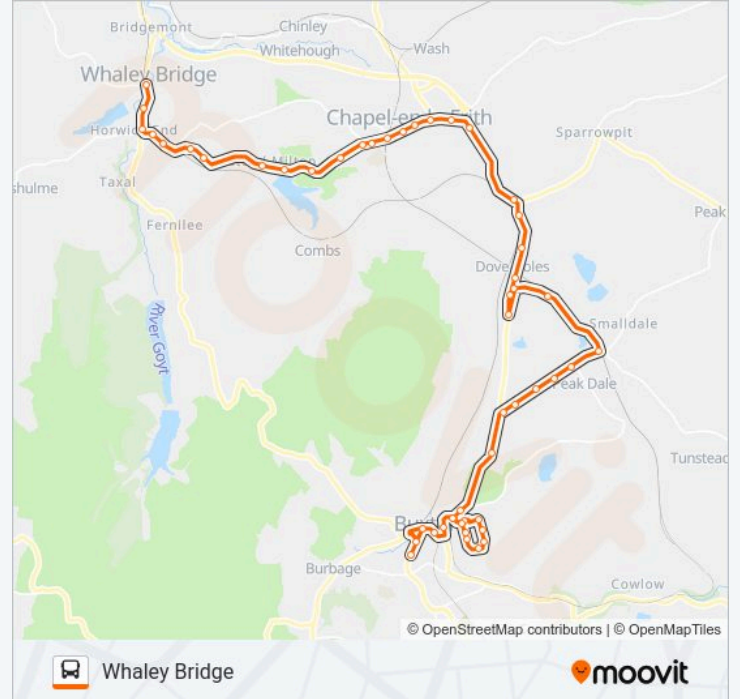

Cadster Farm, Whaley Bridge

Ollerenshaw Cottages, Whaley Bridge

Drum And Monkey, Horwich End

Old Road, Horwich End

White Horse, Horwich End

Primary School, Whaley Bridge

Railway Station, Whaley Bridge

SKYLINE 199 bus time schedules and route maps are available in an offline PDF at [moovitapp.com](https://moovitapp.com). Use the Moovit App to see live bus times, train schedule or subway schedule, and step-by-step directions for all public transit in East Midlands.