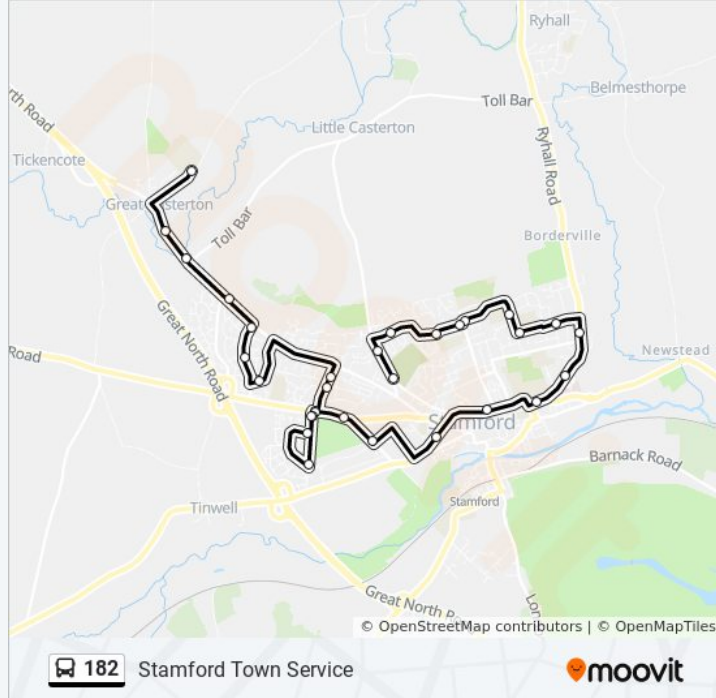

182 bus Info

Direction: Stamford

Stops: 31

Trip Duration: 26 min

Line Summary:

Recreation Ground Road, Stamford

Stamford School, Stamford

Stamford & Rutland Hospital, Stamford

Drift Road, Stamford

Bowling Green, Stamford

Junction With Kesteven Road, Stamford

Stamford Free Church, Stamford

169 Kesteven Road, Stamford

1 Edinburgh Road, Stamford

Edward Road, Stamford

Trinity Road, Stamford

Lambeth Walk, Stamford

Radcliffe Road, Stamford

Direction: Stamford

22 stops

[VIEW LINE SCHEDULE](#)

All Saints' Church, Stamford

Beverley Gardens, Stamford

Waverley Gardens, Stamford

Caledonian Road, Stamford

Ayr Close, Stamford

Belvoir Close, Stamford

Arran Road (North End), Stamford

Sidney Farm Lane, Stamford

Tobias Grove, Stamford

Moray Close, Stamford

Dundee Drive, Stamford