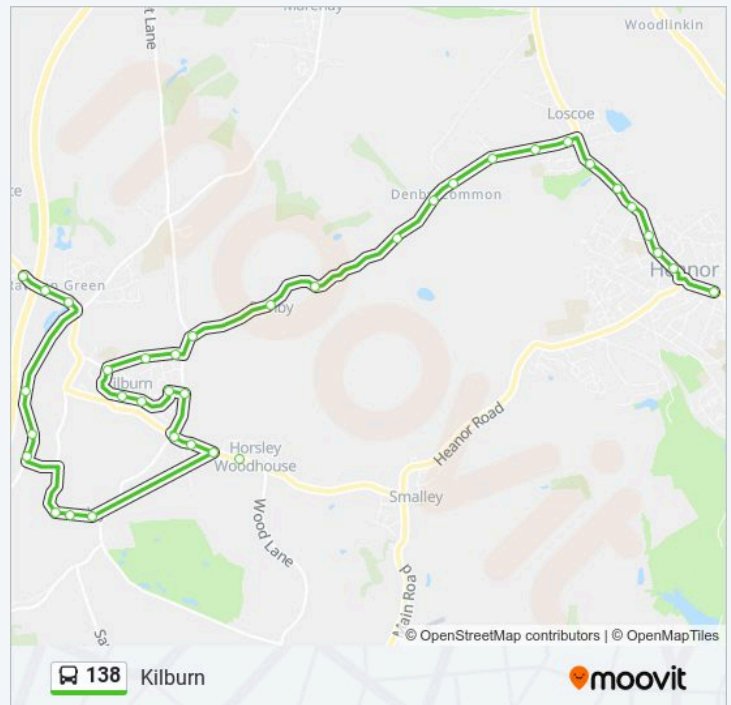

Derby Road, Lower Kilburn

Monday 18:45

Tuesday 18:45

Wednesday 18:45

Thursday 18:45

Friday 18:45

Saturday 18:45

**138 bus Info**

**Direction:** Kilburn

**Stops:** 36

**Trip Duration:** 30 min

**Line Summary:**

Kennels, Lower Kilburn

Brickyard Lane, Kilburn

Rawson Green, Kilburn

Killis Lane, Kilburn

**Direction: Langley**

60 stops

[VIEW LINE SCHEDULE](#)

King Street, Belper

Market Place, Belper

Coppice Brook, Belper

Kirks Lane, Parks Estate

Maple Drive, Parks Estate