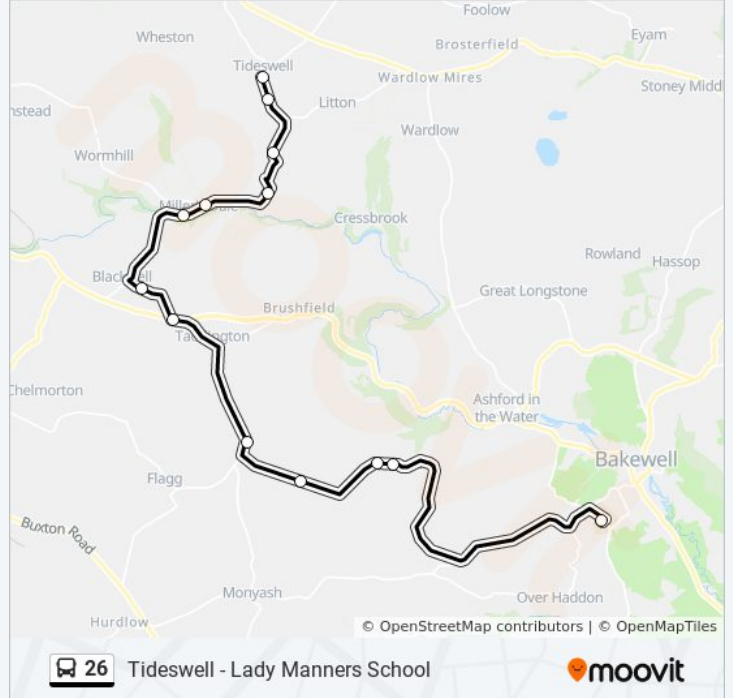

Tideswell - Lady Manners School

[Get The App](#)

The 26 bus line (Tideswell - Lady Manners School) has 2 routes. For regular weekdays, their operation hours are:
(1) Bakewell: 8:05 AM(2) Tideswell: 4:15 PM

Use the Moovit App to find the closest 26 bus station near you and find out when is the next 26 bus arriving.

Direction: Bakewell

13 stops

[VIEW LINE SCHEDULE](#)

- Fountain Square, Tideswell
- Buxton Road, Tideswell
- Dale Car Park, Tideswell
- Ravenstor Youth Hostel, Millers Dale
- Anglers Rest, Millers Dale
- Wormhill Road, Millers Dale
- Ashwood Cottage, Priestcliffe Ditch
- Hollow O the Moor, Taddington
- Wheal Farm, Taddington
- Wheal Lane, Sheldon
- Rose Farm, Sheldon
- Cock And Pullet, Sheldon
- Lady Manners School, Bakewell

26 bus Time Schedule

Bakewell Route Timetable:

Sunday	Not Operational
Monday	8:05 AM
Tuesday	8:05 AM
Wednesday	8:05 AM
Thursday	8:05 AM
Friday	8:05 AM
Saturday	Not Operational

26 bus Info

Direction: Bakewell

Stops: 13

Trip Duration: 35 min

Line Summary:

Direction: Tideswell

13 stops

[VIEW LINE SCHEDULE](#)

Lady Manners School, Bakewell

Rose Farm, Sheldon