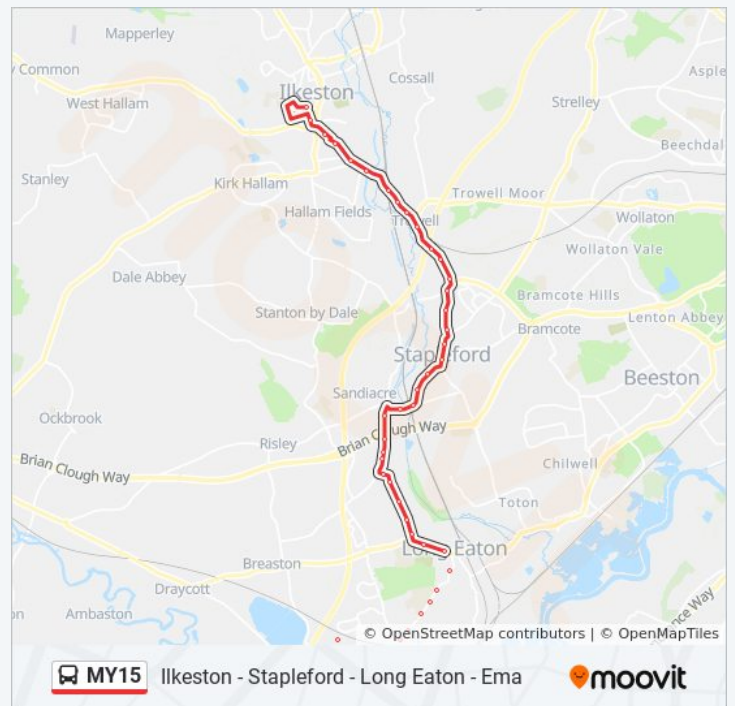

Marina, Lockington-Hemington

Square, Sawley

Draycott Road, Sawley

Medical Centre, Sawley

Beresford Road, Sawley

Beresford Road End, Sawley

Beresford Road, Sawley

Medical Centre, Sawley

Grosvenor Avenue, Sawley

Draycott Road, Sawley

The Bell, Sawley

Rail Station Sycamore Road, Long Eaton

Oakland Avenue, Long Eaton

Wyvern Avenue, Long Eaton

Nelson Street, Long Eaton

Brooklands Court, Long Eaton

Broad Street, Long Eaton

Town Hall, Long Eaton

Granville Avenue, Long Eaton

Zingari Club, Long Eaton

Canal Street St Johns Church, Long Eaton

Spinney Road, Long Eaton

Bursar Way, Long Eaton

Breedon Street, Long Eaton

The Bridge, Sandiacre

Victor Crescent, Sandiacre

Sandringham Road, Sandiacre

Dorothy Avenue, Sandiacre

Regent Street Lidl, Sandiacre

Brookhill Street, Stapleford

Halls Road, Stapleford

Memorial Garden, Stapleford