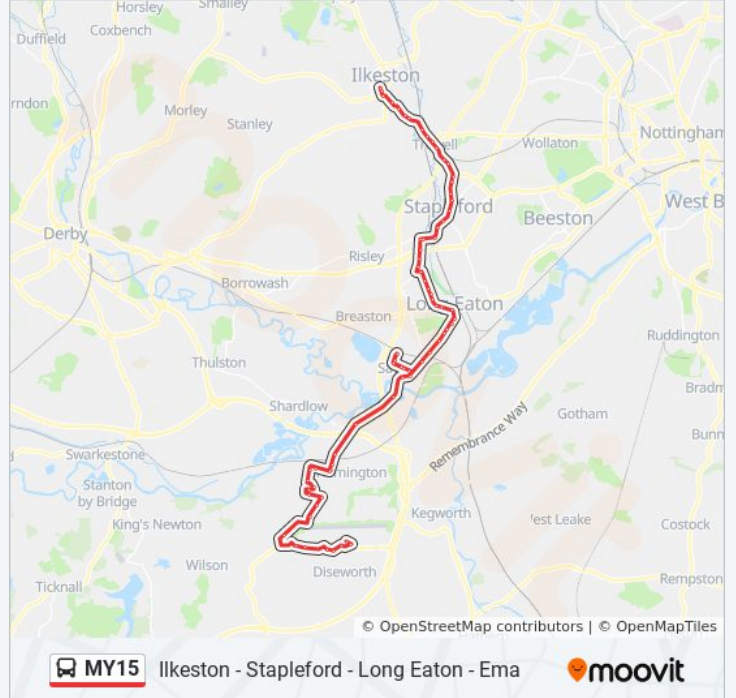

MY15 bus Info

Direction: East Mids Airport

Stops: 73

Trip Duration: 63 min

Line Summary:

Regent Street Lidl, Sandiacre
Dorothy Avenue, Sandiacre
Sandringham Road, Sandiacre
Victor Crescent, Sandiacre
The Bridge, Sandiacre
Breedon Street, Long Eaton
Ravensdale Avenue, Long Eaton
Spinney Road, Long Eaton
Canal Street St Johns Church, Long Eaton
Zingari Club, Long Eaton
College Street Bottom, Long Eaton
Granville Avenue, Long Eaton
Town Hall Stop 3, Long Eaton
Market Place, Long Eaton
Broad Street, Long Eaton
Brooklands Court, Long Eaton
Nelson Street, Long Eaton
Wyvern Avenue, Long Eaton
Rail Station Sycamore Road, Long Eaton
The Bell, Sawley
Draycott Road, Sawley
Medical Centre, Sawley
Beresford Road, Sawley
Beresford Road End, Sawley
Beresford Road, Sawley
Medical Centre, Sawley
Grosvenor Avenue, Sawley
Draycott Road, Sawley
Square, Sawley
Marina, Lockington-Hemington
Aldi Distribution Centre, Cavendish Bridge
Willow Farm Business Park, Castle Donington
Gasny Avenue, Castle Donington

Newbold Drive, Castle Donington

Willow Road, Castle Donington

Maple Road, Castle Donington

Arundel Avenue, Castle Donington

Hazelrigg Close, Castle Donington

Huntingdon Drive, Castle Donington

Kirkland Close, Castle Donington