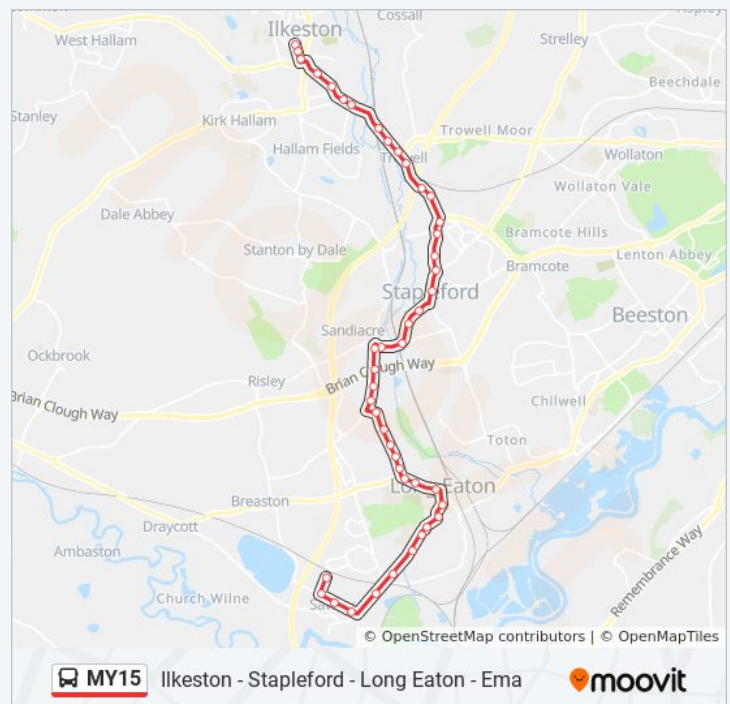

45 stops

[VIEW LINE SCHEDULE](#)

Market Place, Ilkeston
Queen Street, Ilkeston
Health Centre, Ilkeston
Littlewick Medical Centre, Ilkeston
Albany Street, Ilkeston
French Street, Ilkeston
Thurman Street, Ilkeston
Stoney Lane, Trowell
Haynes Avenue, Trowell
St Helens Crescent, Trowell
Derbyshire Avenue, Trowell
Warehouse, Trowell
Trowell Grove, Trowell
Trowell Road, Stapleford
Moorbridge Lane, Stapleford
Peatfield Road, Stapleford
Crawford Avenue, Stapleford
Arthur Mee Centre, Stapleford
Memorial Garden, Stapleford
Halls Road, Stapleford
Brookhill Street, Stapleford
Regent Street Lidl, Sandiacre
Dorothy Avenue, Sandiacre
Sandringham Road, Sandiacre
Victor Crescent, Sandiacre
The Bridge, Sandiacre
Breedon Street, Long Eaton
Ravensdale Avenue, Long Eaton
Spinney Road, Long Eaton

MY15 bus Info

Direction: Sawley

Stops: 45

Trip Duration: 49 min

Line Summary:

Canal Street St Johns Church, Long Eaton

Zingari Club, Long Eaton

College Street Bottom, Long Eaton

Granville Avenue, Long Eaton

Town Hall Stop 3, Long Eaton

Market Place, Long Eaton

Broad Street, Long Eaton

Brooklands Court, Long Eaton

Nelson Street, Long Eaton

Wyvern Avenue, Long Eaton

Rail Station Sycamore Road, Long Eaton