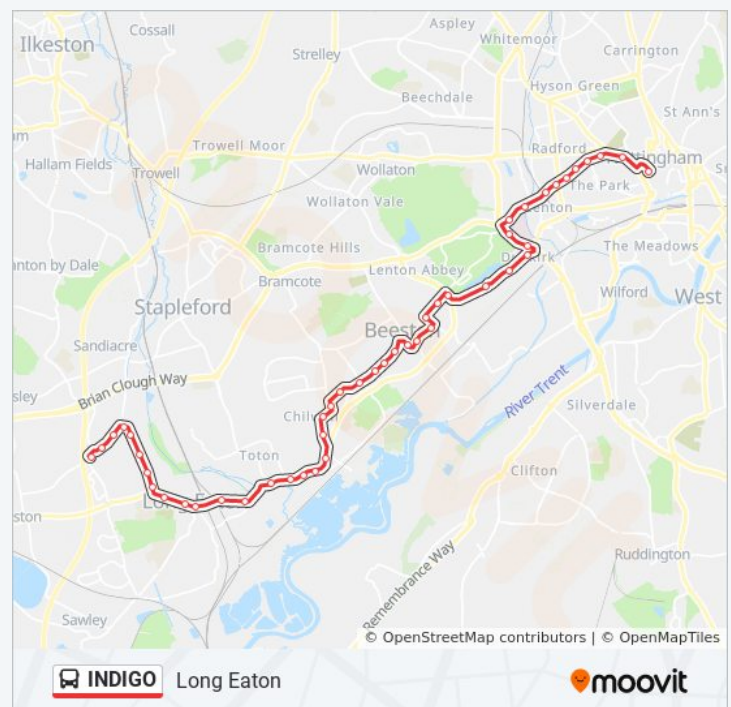

Collin Street, Chilwell

Wilmot Lane, Chilwell

Bridge Avenue, Chilwell

Cator Lane, Chilwell

The Close, Chilwell

Charlton Arms, Chilwell

Charles Avenue, Chilwell

Hardwicke Road, Chilwell

Direction: Long Eaton

Stops: 47

Trip Duration: 49 min

Line Summary:

Barton Lane, Chilwell

Chilwell Retail Park, Chilwell

Toton Corner, Toton

Station Road, Long Eaton