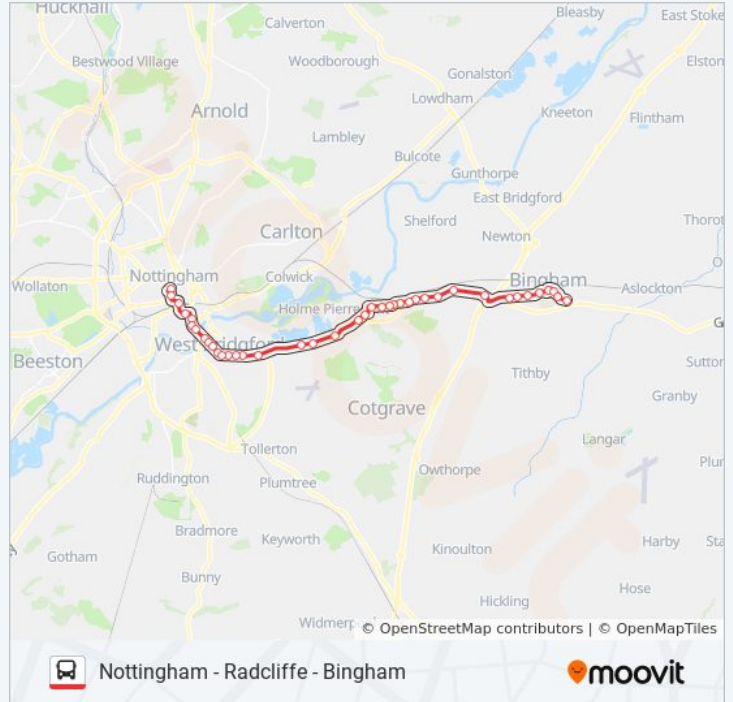

White Lion, Bingham

Harvest Close, Bingham

Meadowsweet Hill, Bingham

Nottingham Road, Bingham

Saxondale Island, Saxondale Village

Henson Lane, Upper Saxondale

Grantham Road, Upper Saxondale

Northfield Avenue, Radcliffe Harlequin

Woodside Road, Radcliffe Harlequin

Playing Fields, Radcliffe on Trent

Golf Road, Radcliffe on Trent

Eastwood Road, Radcliffe on Trent

New Road, Radcliffe on Trent

Vicarage Lane, Radcliffe on Trent

The Green, Radcliffe on Trent

Yew Tree Close, Radcliffe on Trent

Rspca, Radcliffe on Trent

Holme House, Holme Pierrepont

Service Station, Holme Pierrepont

Bassingfield Lane, Bassingfield

Gamston Lock, Gamston

Brockley Road, West Bridgford

Cyril Road, West Bridgford

Davies Road, West Bridgford

Tudor Square, West Bridgford

Central Avenue, West Bridgford

Co-Op, West Bridgford

Hound Road, West Bridgford

Cricket Ground, Trent Bridge

Victoria Embankment, Trent Bridge (Me06)

Ryehill Street, Meadows (Me07)

Eugene Gardens, Meadows (Me08)

Lammas Gardens, Meadows (Me09)

Saturday

12:07 AM - 11:37 PM

MAINLINE bus Info

Direction: Nottingham

Stops: 40

Trip Duration: 40 min

Line Summary: