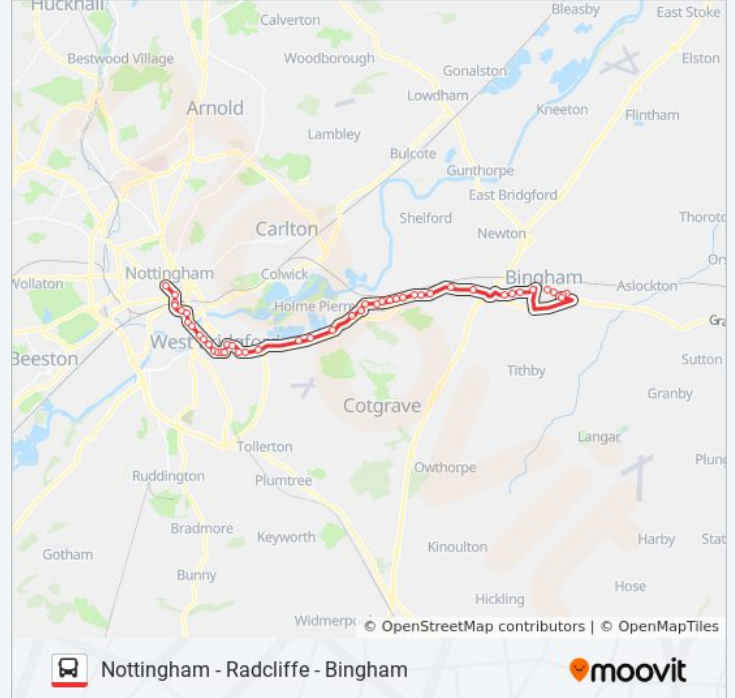

MAINLINE bus Info

Direction: Bingham

Stops: 46

Trip Duration: 41 min

Line Summary:

Service Station, Holme Pierrepont

Holme House, Holme Pierrepont

Rspca, Radcliffe on Trent

Woodside Road, Radcliffe Harlequin

Northfield Avenue, Radcliffe Harlequin

Grantham Road, Upper Saxondale

Henson Lane, Upper Saxondale

Saxondale Island, Saxondale Village

Nottingham Road, Bingham

Meadowsweet Hill, Bingham

Harvest Close, Bingham

White Lion, Bingham

Long Acre, Bingham

Grantham Road, Bingham

Swallow Drive, Bingham

Ash Close, Bingham

Oak Avenue, Bingham

Swallow Drive, Bingham

Direction: Nottingham

40 stops

[VIEW LINE SCHEDULE](#)

Swallow Drive, Bingham

Grantham Road, Bingham

Cherry Street, Bingham

Market Place, Bingham

MAINLINE bus Time Schedule