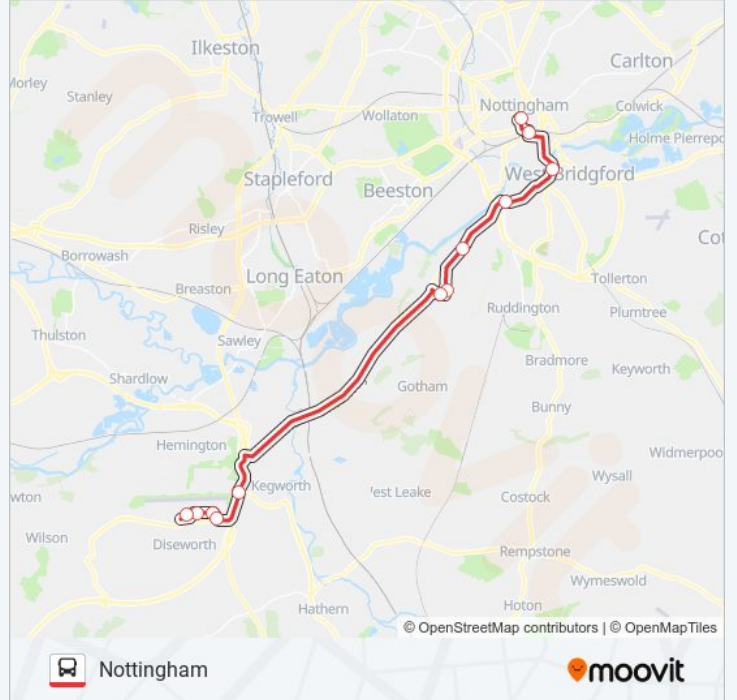

Direction: Nottingham

12 stops

[VIEW LINE SCHEDULE](#)

- Coach Park, East Mids Airport
- Building 100, East Mids Airport
- DHL Cargo East, East Mids Airport
- Pegasus Business Park, East Mids Airport
- Interchange, East Mids Gateway
- Clifton P&R, Clifton (Cl122)
- Clifton Pastures, Clifton (Cl89)
- Ntu Clifton, Clifton (Cl93)
- Wilford Green, Wilford (Wi09)
- County Hall, Trent Bridge
- Nottingham Railway Station, Nottingham
- Friar Lane, Nottingham

SKYLINK EXPRESS bus Info

Direction: Nottingham

Stops: 12

Trip Duration: 36 min

Line Summary:

SKYLINK EXPRESS bus time schedules and route maps are available in an offline PDF at moovitapp.com. Use the [Moovit App](#) to see live bus times, train schedule or subway schedule, and step-by-step directions for all public transit in East Midlands.