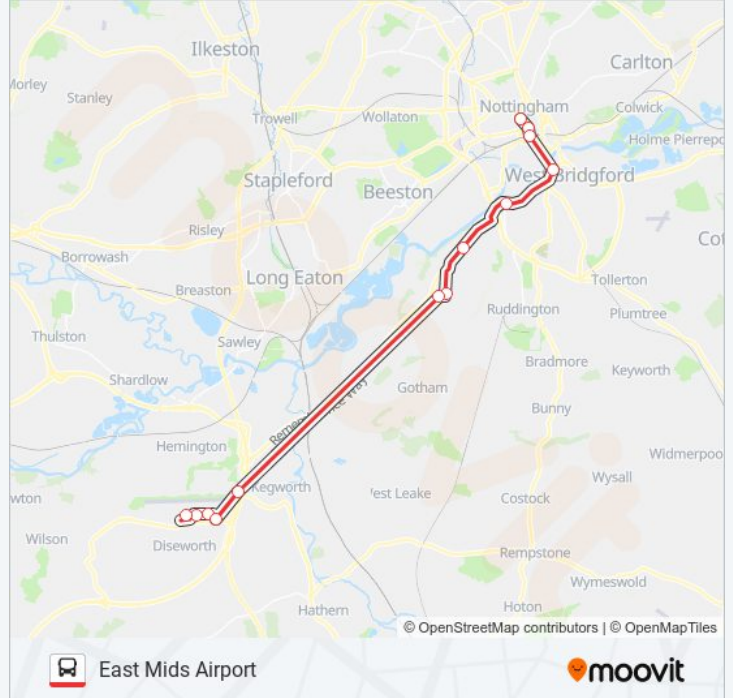

Use the Moovit App to find the closest SKYLINK EXPRESS bus station near you and find out when is the next SKYLINK EXPRESS bus arriving.

Direction: East Mids Airport

13 stops

[VIEW LINE SCHEDULE](#)

Friar Lane, Nottingham

Broad Marsh Bus Station, Nottingham

Nottingham Railway Station, Nottingham

County Hall, Trent Bridge

Wilford Green, Wilford (W106)

Ntu Clifton, Clifton (C183)

Clifton Pastures, Clifton (C187)

Clifton Park & Ride, Clifton (C1120)

Interchange, East Mids Gateway

Pegasus Business Park, East Mids Airport

DHL Cargo East, East Mids Airport

Building 100, East Mids Airport

Coach Park, East Mids Airport

SKYLINK EXPRESS bus Time Schedule

East Mids Airport Route Timetable:

Sunday	04:45 - 22:05
Monday	04:05 - 22:05
Tuesday	04:05 - 22:05
Wednesday	04:05 - 22:05
Thursday	04:05 - 22:05
Friday	04:05 - 22:05
Saturday	04:05 - 22:05

SKYLINK EXPRESS bus Info**Direction:** East Mids Airport**Stops:** 13**Trip Duration:** 42 min**Line Summary:**