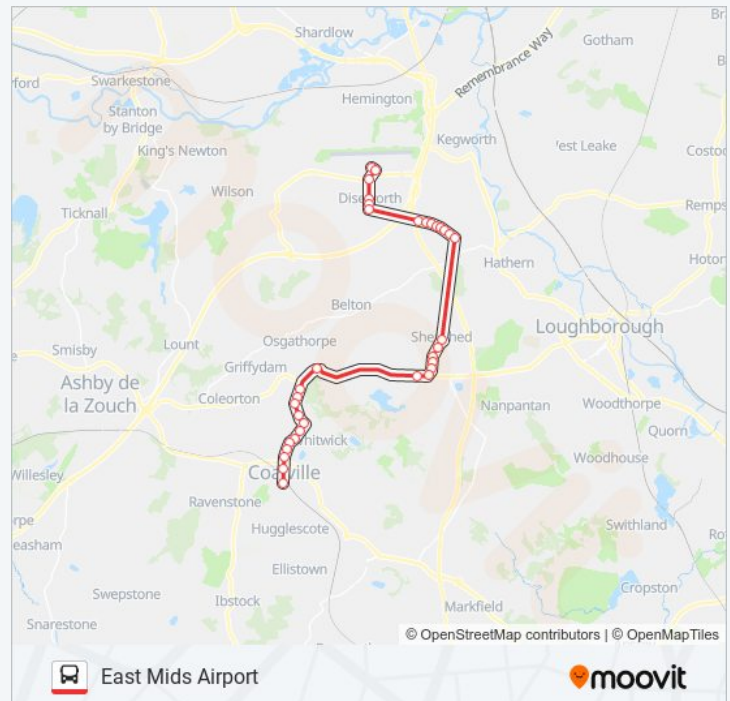

Stops: 34

Trip Duration: 32 min

Line Summary:

Brookside, Diseworth

Clements Gate, Diseworth

Grimes Gate, Diseworth

Thistle Hotel, East Mids Airport

Coach Park, East Mids Airport