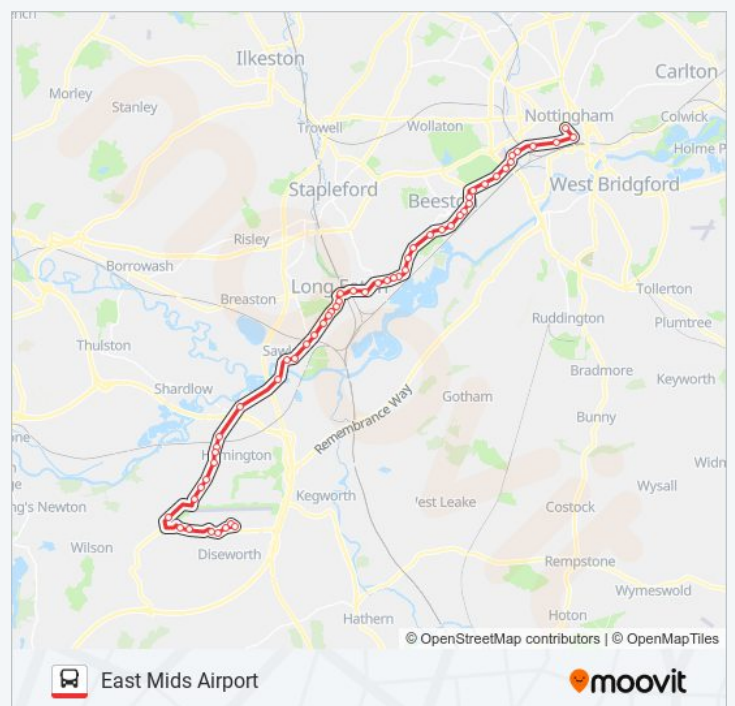

Dovecote Lane, Beeston

Georgina Road, Chilwell

Meadow Lane, Chilwell

Chilwell Olympia, Chilwell

Bypass Road, Chilwell

Nottingham Road, Chilwell

Ranson Road, Chilwell

SKYLINK NOTTINGHAM bus Time Schedule

SKYLINK NOTTINGHAM bus Info

Direction: East Mids Airport

Stops: 54

Trip Duration: 54 min

Line Summary:

Barton Lane, Chilwell

Chilwell Retail Park, Chilwell

Toton Corner, Toton