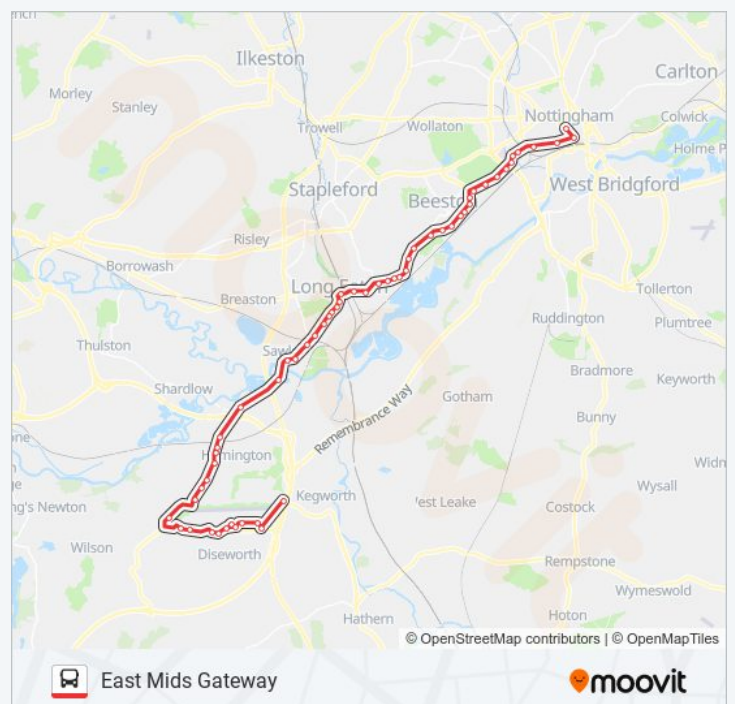

Chilwell Olympia, Chilwell

Bypass Road, Chilwell

Nottingham Road, Chilwell

Ranson Road, Chilwell

SKYLINK NOTTINGHAM bus Time Schedule

East Mids Gateway Route Timetable:

Sunday	00:00 - 23:00
Monday	00:00 - 23:00
Tuesday	00:00 - 23:00
Wednesday	00:00 - 23:00
Thursday	00:00 - 23:00
Friday	00:00 - 23:00
Saturday	00:00 - 23:00

SKYLINK NOTTINGHAM bus Info

Direction: East Mids Gateway

Stops: 58

Trip Duration: 58 min

Line Summary:

Barton Lane, Chilwell

Chilwell Retail Park, Chilwell

Toton Corner, Toton