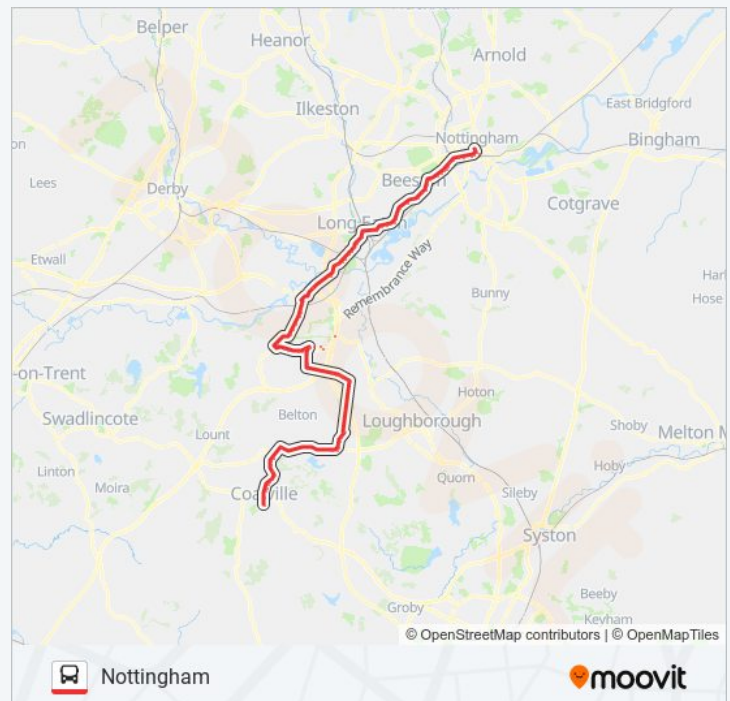

SKYLINK NOTTINGHAM bus Info

Direction: Nottingham

Stops: 90

Trip Duration: 69 min

Line Summary:

Sherwood Court, Long Whatton

Lester Court, Long Whatton

Lady Gate, Diseworth