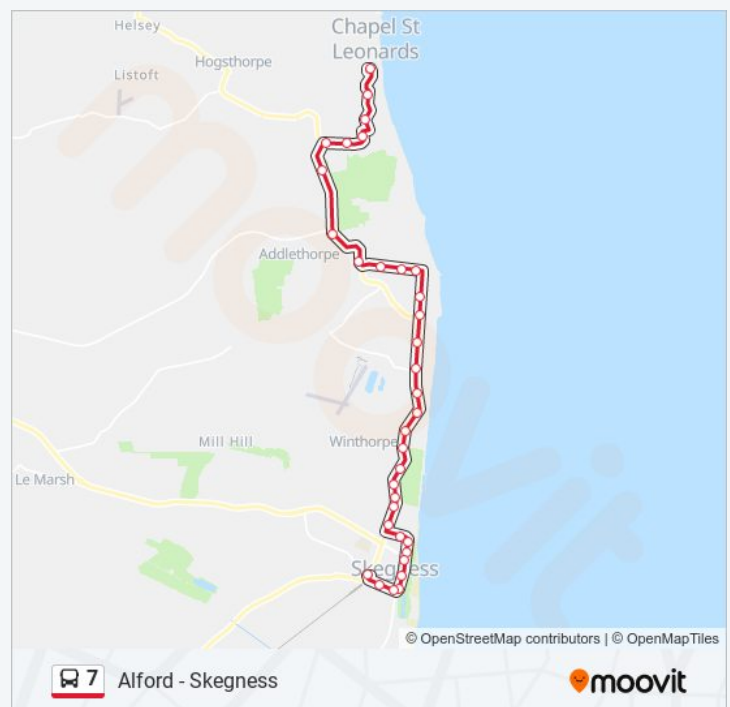

Stops: 34

Trip Duration: 25 min

Line Summary:

Direction: Ingoldmells

23 stops

[VIEW LINE SCHEDULE](#)

Lincolnshire Imp Cafe, Skegness
Lumley Avenue, Skegness
Tower Cinema, Skegness
Embassy Centre, Skegness
Scarborough Esplanade, Skegness
County Hotel, Skegness
Seal Sanctuary, Skegness
The Seaview Ph, Skegness
St Andrews Drive, Skegness
Muirfield Drive, Skegness
Elmhirst Avenue, Skegness
North Shore Road, Skegness
West Way, Winthorpe
Church Lane, Winthorpe
North Foreland Drive, Winthorpe
Winthorpe Avenue, Winthorpe
Seathorne Crescent, Winthorpe
Stows Caravan Site, Winthorpe
Butlins Main Gate, Ingoldmells
Butlins, Ingoldmells
Beacon Medical Practice, Ingoldmells
Coral Beach Leisure, Ingoldmells
The Villager Ph, Ingoldmells