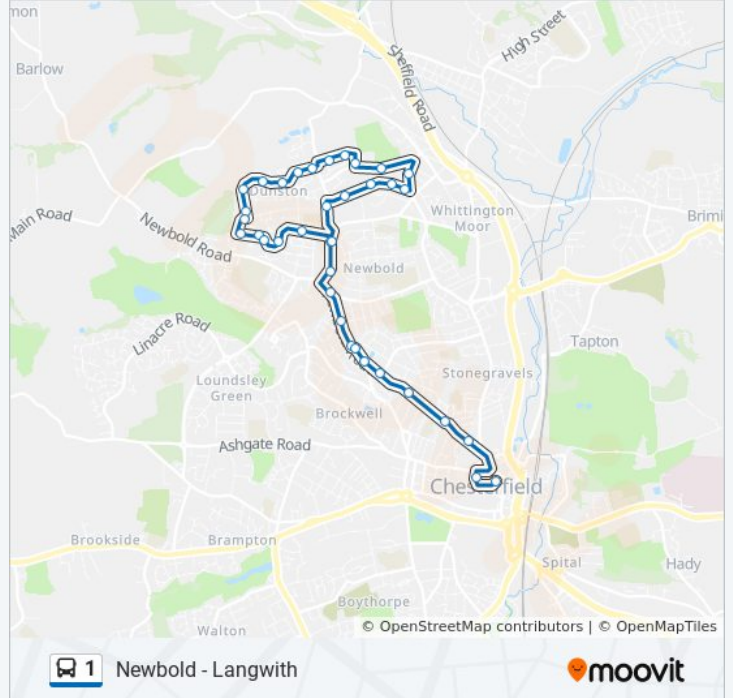

Grasmere Close, Newbold

Windermere Road, Newbold

Littlemoor Shops, Newbold

Littlemoor, Newbold

Nags Head, Newbold

Newbold Drive, Newbold

Highfield Avenue, Newbold

The Highfield, Newbold

Tapton View Road, Newbold

Avondale Road, Chesterfield

Chesterfield Arms, Chesterfield

Holy Trinity Church, Chesterfield

Elder Way, Chesterfield

Stephenson Place, Chesterfield

**Direction: Chesterfield**

80 stops

[VIEW LINE SCHEDULE](#)

Welfitt Grove, Langwith

Portland Road, Langwith

Jellico Street, Whaley Thorns

North Street, Whaley Thorns

West Street Turning Circle, Whaley Thorns

North Street, Whaley Thorns

Rail Station, Whaley Thorns

Kitchener Terrace, Whaley Thorns

Gate Hotel, Langwith

Dale Close, Langwith

Pear Tree Farm, Langwith

Bassett School, Langwith

Station Road Top, Langwith Junction

The Crescent, Langwith Junction

Burlington Avenue, Langwith Junction