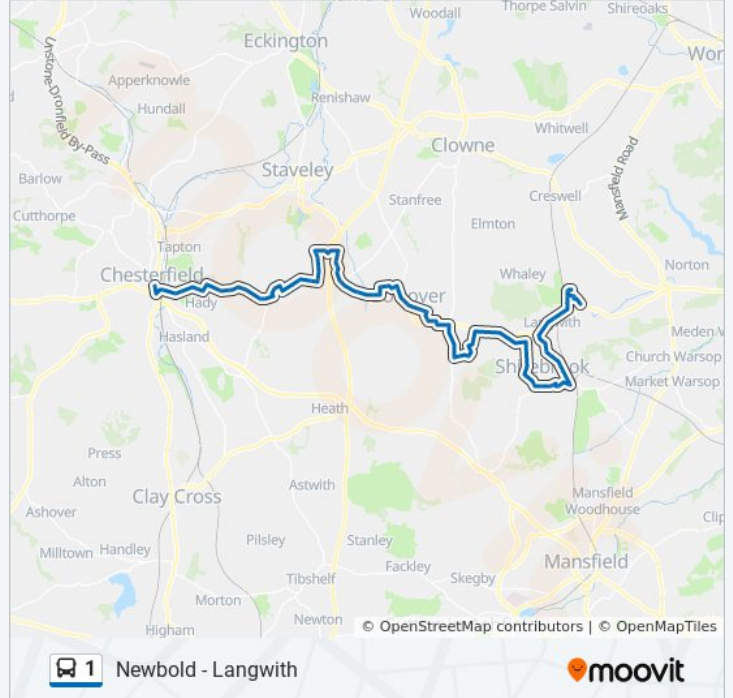

**1 bus Info**

**Direction:** Chesterfield

**Stops:** 80

**Trip Duration:** 40 min

**Line Summary:**

King Of Diamonds, Shirebrook  
St Josephs Church, Shirebrook  
Staff Social Club, Shirebrook  
Langwith Road End, Shirebrook  
Shire Hotel, Shirebrook  
Station Road, Shirebrook  
Market Place, Shirebrook  
Salvation Army, Shirebrook  
Beech Terrace, Shirebrook  
The Rocklands, Shirebrook  
The Summit, Shirebrook  
Yew Tree Drive, Shirebrook  
Upper School, Shirebrook  
Devonshire Arms Ph, Langwith  
Junior School, Scarcliffe  
Church, Scarcliffe  
Main Street, Scarcliffe  
Horse And Groom Main St, Scarcliffe  
Bolsover Moor, Hillstown  
Langwith Road, Hillstown  
St Lawrence Avenue 71, Hillstown  
St Lawrence Avenue, Hillstown  
Moorfield Avenue, Bolsover  
Huntingdon Avenue, Bolsover  
Smithson Avenue, Bolsover  
Town End, Bolsover  
Market Place, Bolsover  
Station Road Top, Bolsover  
Cundy Road, Bolsover  
Quiet Woman, Bolsover  
Houfton Road, Bolsover  
Houfton Road End, Bolsover  
Castle Arms, Bolsover

The Duckmanton Hotel, Duckmanton

Markham Court, Duckmanton

South Crescent, Duckmanton

Robertson's Avenue, Long Duckmanton

Rectory Close, Long Duckmanton

Duckmanton Hill, Long Duckmanton

Arkwright Arms, Long Duckmanton