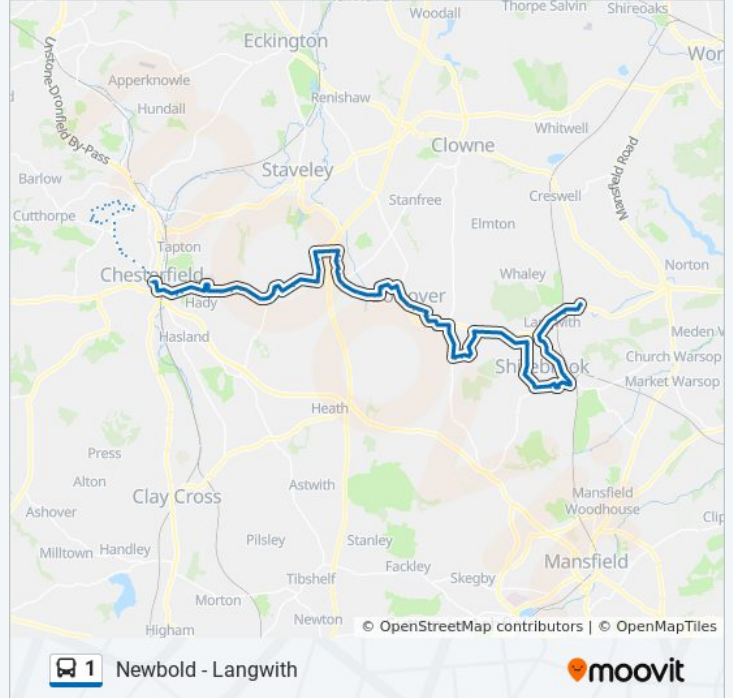

### 1 bus Info

**Direction:** Langwith

**Stops:** 105

**Trip Duration:** 94 min

**Line Summary:**

Monkwood Road, Newbold  
Kingswood Close, Newbold  
Rose Wood Close, Newbold  
Hollin Close, Newbold  
Willow Garth Road, Newbold  
Newby Road, Newbold  
Newby Road End, Newbold  
Wythburn Road, Newbold  
Wythburn Road 3, Newbold  
Thirlmere Road Circle, Newbold  
Grasmere Close, Newbold  
Windermere Road, Newbold  
Littlemoor Shops, Newbold  
Littlemoor, Newbold  
Nags Head, Newbold  
Newbold Drive, Newbold  
Highfield Avenue, Newbold  
The Highfield, Newbold  
Tapton View Road, Newbold  
Avondale Road, Chesterfield  
Chesterfield Arms, Chesterfield  
Holy Trinity Church, Chesterfield  
Elder Way, Chesterfield  
Stephenson Place, Chesterfield  
Lordsmill Street, Chesterfield  
Clayton Street, Chesterfield  
Cemetery Road, Spital  
Hady Crescent, Hady  
Hill Top, Hady  
Harvey Road, Hady  
Chesterfield Royal Hospital Stop 2, Calow  
Royal Hospital Entrance, Calow  
Church, Calow