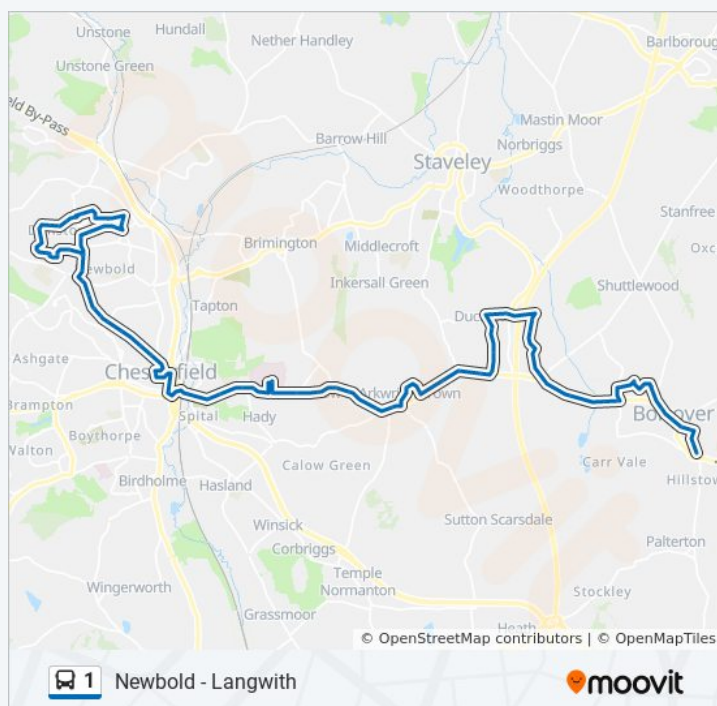

## Direction: Hillstown

80 stops

[VIEW LINE SCHEDULE](#)

Littlemoor Shops, Newbold  
Kendal Road, Newbold  
Gorman Close, Newbold  
Lancaster Road, Newbold  
Racecourse Mount, Newbold  
Racecourse Road, Newbold  
Mountcastle Street, Newbold  
Rydal Crescent, Newbold  
Cartmel Crescent, Newbold  
Silverdale Close, Newbold  
Arnside Close, Newbold  
Monkwood Road, Newbold  
Kingswood Close, Newbold  
Rose Wood Close, Newbold  
Hollin Close, Newbold  
Willow Garth Road, Newbold  
Newby Road, Newbold  
Newby Road End, Newbold  
Wythburn Road, Newbold  
Wythburn Road 3, Newbold  
Thirlmere Road Circle, Newbold  
Grasmere Close, Newbold  
Windermere Road, Newbold  
Littlemoor Shops, Newbold  
Littlemoor, Newbold  
Nags Head, Newbold  
Newbold Drive, Newbold  
Highfield Avenue, Newbold  
The Highfield, Newbold

## 1 bus Info

**Direction:** Hillstown

**Stops:** 80

**Trip Duration:** 60 min

**Line Summary:**

Tapton View Road, Newbold

Avondale Road, Chesterfield

Chesterfield Arms, Chesterfield