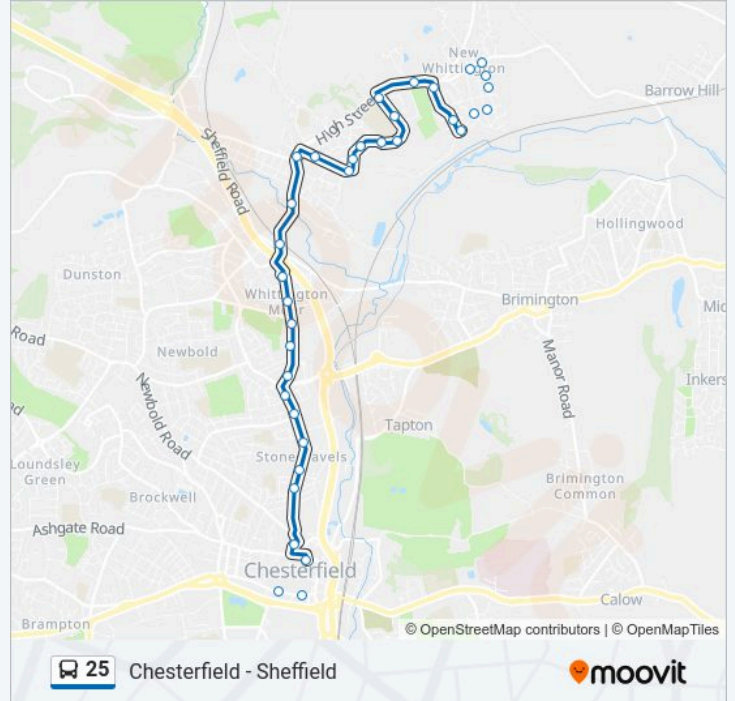

25 bus Info

Direction: New Whittington

Stops: 35

Trip Duration: 25 min

Line Summary:

Whittington Way, Old Whittington

Bulls Head, Old Whittington

Station Lane Top, Old Whittington

Ashcroft Drive, Old Whittington

Webster Croft, Old Whittington

Ashcroft Drive, Old Whittington

Potters Close, Old Whittington

Burnbridge Road 44, Old Whittington

Compass Crescent, Old Whittington

Burnbridge Road Top, Old Whittington

Brearley Park, Old Whittington

Brearley Avenue North End, New Whittington

Caxton Close, New Whittington

Station Lane, New Whittington

The Forge, New Whittington

Wellington Street, New Whittington

Albert Road, New Whittington

Devonshire Avenue North, New Whittington

High Street, New Whittington

The Wellington, New Whittington

25 bus time schedules and route maps are available in an offline PDF at moovitapp.com. Use the Moovit App to see live bus times, train schedule or subway schedule, and step-by-step directions for all public transit in East Midlands.