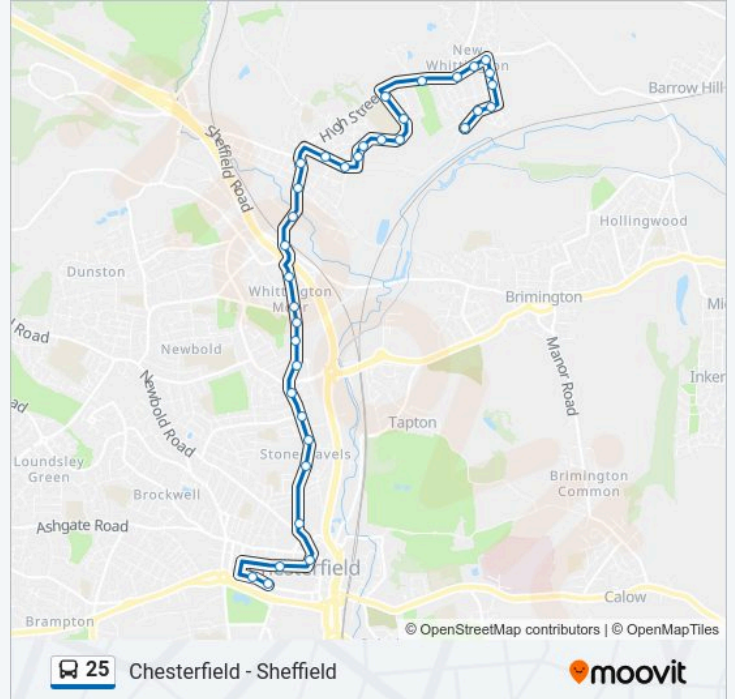

25 bus Info

Direction: Chesterfield

Stops: 35

Trip Duration: 29 min

Line Summary:

Lidl, Whittington Moor

Peter Webster Centre, Whittington Moor

Stand Road, Whittington Moor

Football Stadium, Whittington Moor

Donkey Derby, Whittington Moor

Lockoford Lane, Stonegravels

The Stonegravels, Stonegravels

Parish Centre, Stonegravels

Stagecoach Bus Depot, Stonegravels

St Helena Centre, Chesterfield

Cavendish Street, Chesterfield

Rose Hill, Chesterfield

West Bars, Chesterfield

New Beetwell Street, Chesterfield

Direction: New Whittington

35 stops

[VIEW LINE SCHEDULE](#)

New Beetwell Street, Chesterfield

25 bus Info

Direction: New Whittington

Stops: 35

Trip Duration: 25 min

Line Summary:

Whittington Way, Old Whittington

Bulls Head, Old Whittington

Station Lane Top, Old Whittington