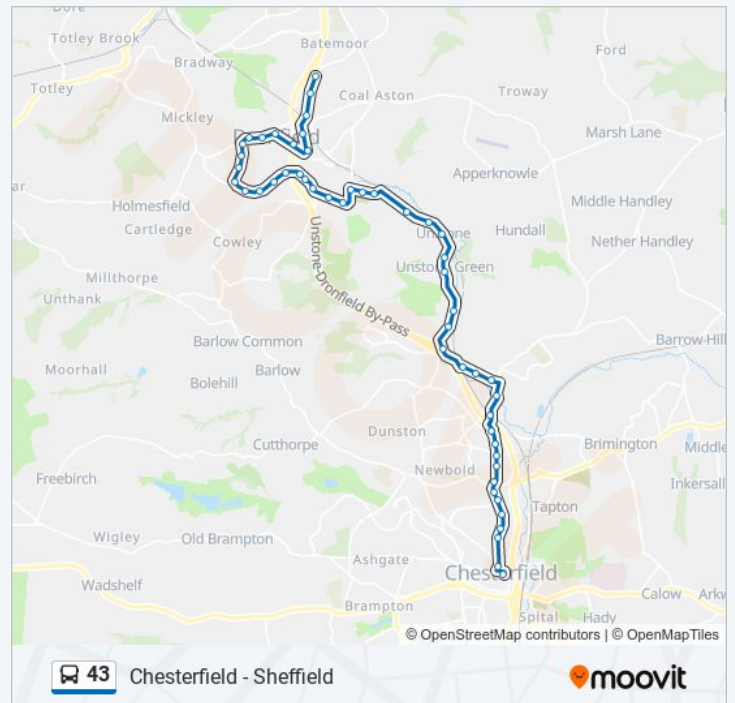

### Direction: Dronfield

50 stops

[VIEW LINE SCHEDULE](#)

### 43 bus Info

**Direction:** Dronfield

**Stops:** 50

**Trip Duration:** 30 min

**Line Summary:**

Flyover, Gosforth

Coniston Road East, Gosforth

Gainsborough Road, Gosforth

Ashford Road, Dronfield Woodhouse

Hayfield Close, Dronfield Woodhouse

Gardom Close, Dronfield Woodhouse

Balmoral Crescent, Dronfield Woodhouse

Tay Close, Dronfield Woodhouse

Barnes Lane, Dronfield Woodhouse