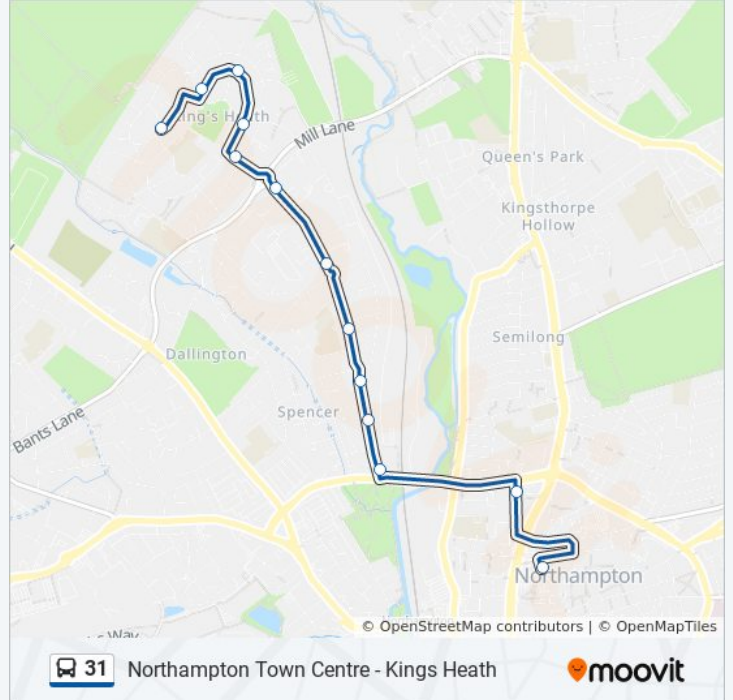

31 bus time schedules and route maps are available in an offline PDF at moovitapp.com. Use the [Moovit App](#) to see live bus times, train schedule or subway schedule, and step-by-step directions for all public transit in East Midlands.

[About Moovit](#) • [MaaS Solutions](#) • [Supported Countries](#) • [Mooviter Community](#)

© 2024 Moovit - All Rights Reserved

Check Live Arrival Times