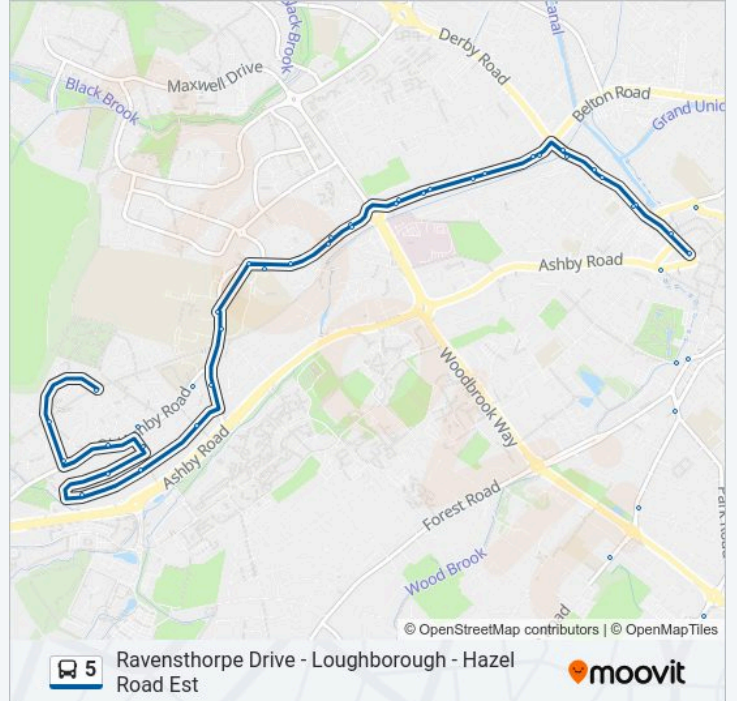

Ravensthorpe Drive - Loughborough - Hazel Road Est

Get The App

The 5 bus line Ravensthorpe Drive - Loughborough - Hazel Road Est has one route. For regular weekdays, their operation hours are:

(1) Loughborough: 07:26 - 17:56

5 bus Info

Direction: Loughborough

Stops: 64

Trip Duration: 60 min

Line Summary:

Derby Road, Loughborough
The Ruses, Loughborough
Swan Street, Loughborough
Ashby Square, Loughborough
Wards End, Loughborough
Herrick Road, Loughborough
Tesco, Loughborough
Lingdale Close, Loughborough
Farnham Road, Loughborough
Manor Road, Loughborough
Manor Road, Loughborough
Maple Road South, Loughborough
Walnut Road, Loughborough
Poplar Road, Loughborough
Walnut Road, Loughborough
Laurel Road, Loughborough
Outwoods Edge School, Loughborough
Spindle Road, Loughborough
Lemontree Lane, Loughborough
Grasmere Road, Loughborough
Ledbury Road, Loughborough
Cleveland Road, Loughborough
Farndale Drive, Loughborough
Cross Hill Lane, Loughborough
Beacon Drive, Loughborough
Royland Road, Loughborough
New Street, Loughborough
High Street, Loughborough
Fennel Street, Loughborough
Derby Road, Loughborough
Leopold Street, Loughborough
Belton Road, Loughborough

Tyler Avenue, Loughborough

Albany Street, Loughborough

Deane Street, Loughborough

Epinal Way, Loughborough

Burns Road, Loughborough

Tennyson Road, Loughborough

Rupert Brooke Road, Loughborough

Charnwood College, Loughborough

Booth Wood Primary School, Loughborough

Rivington Drive, Loughborough

Redmires Close, Loughborough

5 bus time schedules and route maps are available in an offline PDF at moovitapp.com. Use the Moovit App to see live bus times, train schedule or subway schedule, and step-by-step directions for all public transit in East Midlands.