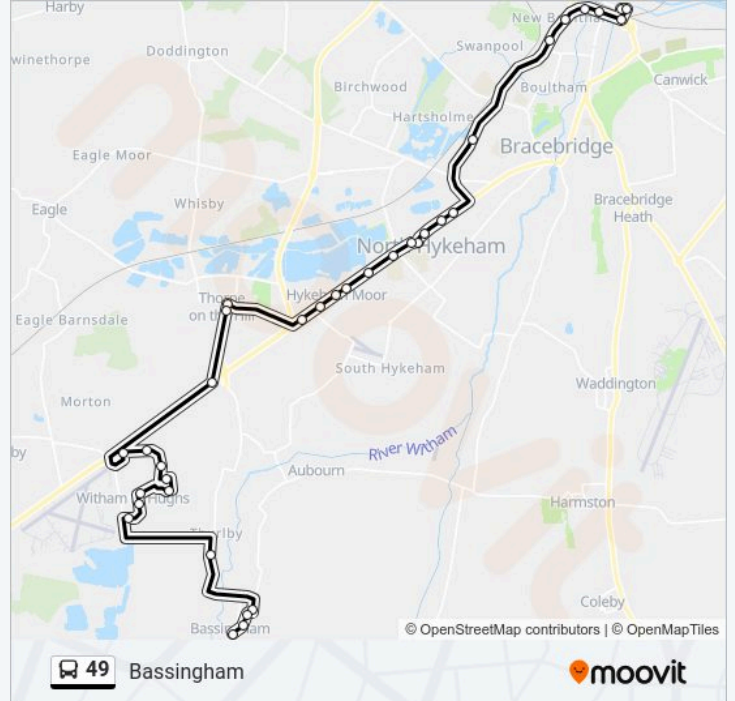

49 bus Info

Direction: Bassingham

Stops: 35

Trip Duration: 54 min

Line Summary:

Old Haddington Lane, Haddington

Warren Lane, Witham St Hughs

Aster Way, Witham St Hughs

Warren Lane, Witham St Hughs

Meadowsweet Lane, Witham St Hughs

Honeysuckle Road, Witham St Hughs

Hedge Lane, Witham St Hughs

Robins Crescent, Witham St Hughs

Greenfinch Crescent, Witham St Hughs

Telephone Box, Thurlby

Badgers Oak, Bassingham

Linga Lane Bus Shelter, Bassingham

Recreation Ground, Bassingham

Primary School, Bassingham

Direction: Lincoln

32 stops

[VIEW LINE SCHEDULE](#)

Primary School, Bassingham