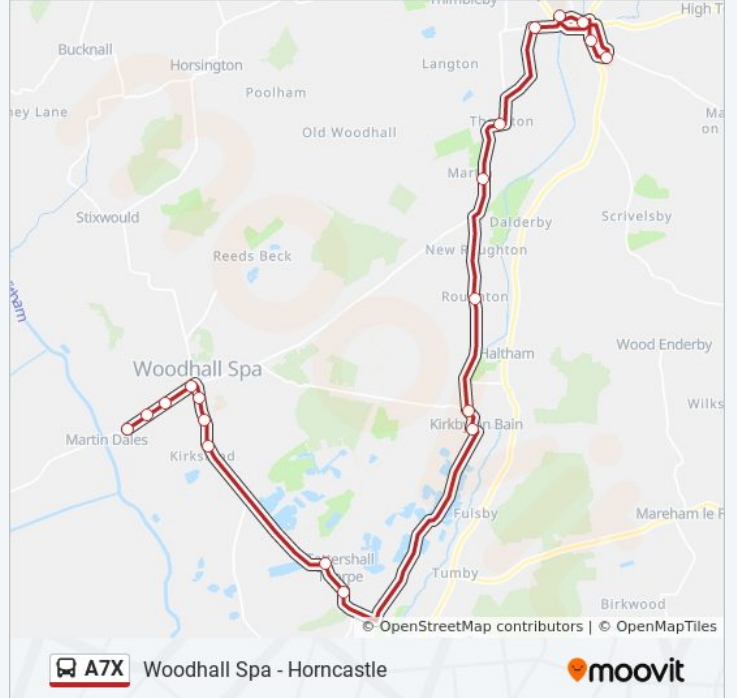

### Direction: Horncastle

16 stops

[VIEW LINE SCHEDULE](#)

The King's Arms Ph, Kirkstead Bridge

Mill Lane, Kirkstead Bridge

Abbey Lane, Woodhall Spa

Wentworth Way, Woodhall Spa

Came Court, Woodhall Spa

Banovallum School Bus Park, Horncastle

Bryant Close, Horncastle

Queen Elizabeth School Bus Park, Horncastle

### A7X bus Info

**Direction:** Horncastle

**Stops:** 16

**Trip Duration:** 33 min

**Line Summary:**

### Direction: Kirkstead Bridge

17 stops

[VIEW LINE SCHEDULE](#)

- Banovallum School Bus Park, Horncastle
- Bryant Close, Horncastle
- Interchange Shelter, Horncastle
- Queen Elizabeth School Bus Park, Horncastle
- Langton Drive, Horncastle
- Church Lane, Thornton
- Church Lane, Martin
- Moor Lane, Roughton Moor
- Sandy Lane, Roughton Moor
- Kirkby Lane, Woodhall Spa
- St Peter's Church, Woodhall Spa
- Woodhall Spa Hotel, Woodhall Spa
- Came Court, Woodhall Spa
- Wentworth Way, Woodhall Spa
- Abbey Lane, Woodhall Spa
- Mill Lane, Kirkstead Bridge
- The King's Arms Ph, Kirkstead Bridge