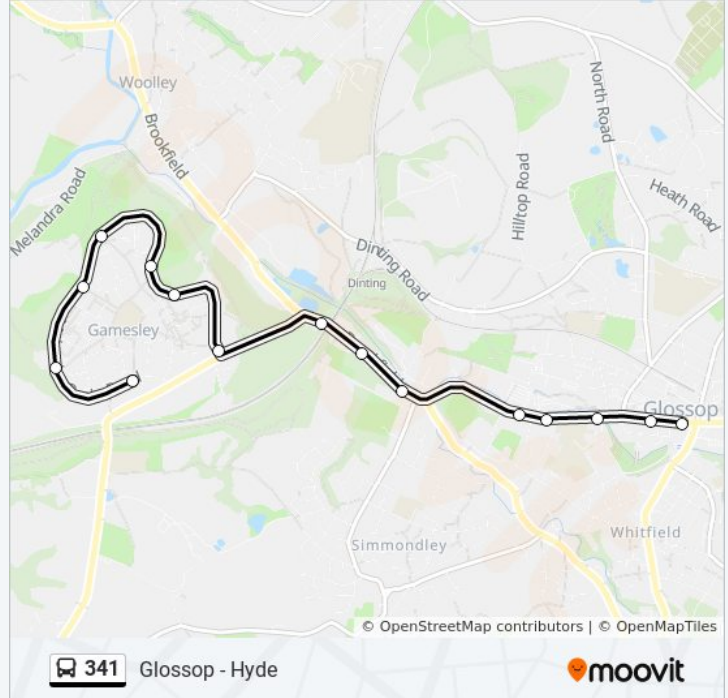

Use the Moovit App to find the closest 341 bus station near you and find out when is the next 341 bus arriving.

Direction: Gamesley

25 stops

[VIEW LINE SCHEDULE](#)

- Henry Street, Glossop
- Market Hall, Glossop
- George Street, Glossop
- St Marys Road, Glossop
- Sunlaws Street, Glossop
- Tesco Petrol, Glossop
- Zion Church, Simmondley
- Bowland Road, Simmondley
- Police Station, Simmondley
- Arden Close, Simmondley
- Werneth Road Middle, Simmondley
- Police Station, Simmondley
- Bowland Road, Simmondley
- Zion Church, Simmondley
- The Junction, Dinting Vale
- Primary School, Dinting Vale
- Glossop Road, Dinting Vale
- Cottage Lane South End, Gamesley
- Edale Crescent, Gamesley
- Hathersage Crescent, Gamesley
- Eyam Lane, Gamesley
- Hollins Lane, Gamesley

341 bus Info

Direction: Gamesley

Stops: 25

Trip Duration: 12 min

Line Summary:

The Centurion, Gamesley

Youlgreave Crescent East, Gamesley

Samas Roneo, Gamesley

Direction: Glossop

80 stops

[VIEW LINE SCHEDULE](#)

Hyde Bus Station, Hyde

Morrisons, Hyde

Leigh Street, Godley

Norman Street, Godley

Walker Close, Godley

Walker Lane, Backbower

Welbeck Road, Backbower

Lumn Road, Backbower

Hartshead Way, Backbower

Brook Close, Hyde Hospital

Wild Clough, Backbower

Bearswood Close, Backbower

Werneth Avenue, Backbower