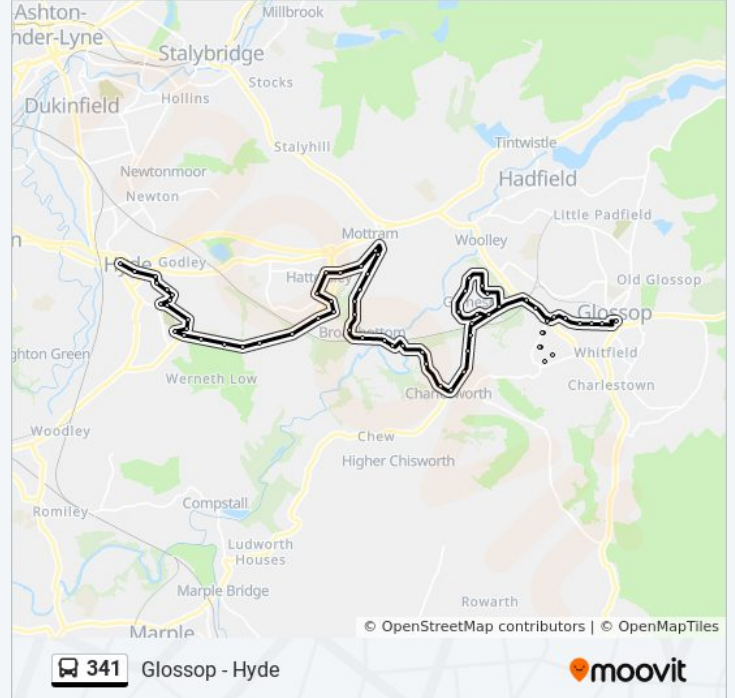

Apple Street, Hattersley

Valley Road, Hattersley

Ball Walk, Hattersley

Broadbent Grove, Hattersley

Beaufort Close, Hattersley

Fields Farm Rd, Hattersley

Callington Drive, Hattersley

Sgt Mark Stansfield Way, Hattersley

Waterside, Hattersley

Porlock Avenue, Hattersley

Hattersley Road West, Hattersley

Honiton Avenue, Hattersley

Camborne Road, Hattersley

Thornbury Avenue, Hattersley

Melandra Crescent, Hattersley

Chain Bar Lane, Hattersley

Gray Close, Hattersley

Day Grove, Hattersley

Back Lane, Hattersley

Broadbottom Road, Hattersley

Winslow Avenue, Hattersley

Wilmslow Avenue, Broadbottom

Bucklow Close, Broadbottom

Woodlands Close, Broadbottom

Broadbottom Cricket Ground, Broadbottom

Broadbottom Station, Broadbottom

Mill Brow, Broadbottom

Bostock Road, Broadbottom

Besthill, Charlesworth

Bankwood Mill, Charlesworth

Mote Hall Farm, Charlesworth

Long Lane, Charlesworth

George & Dragon, Charlesworth