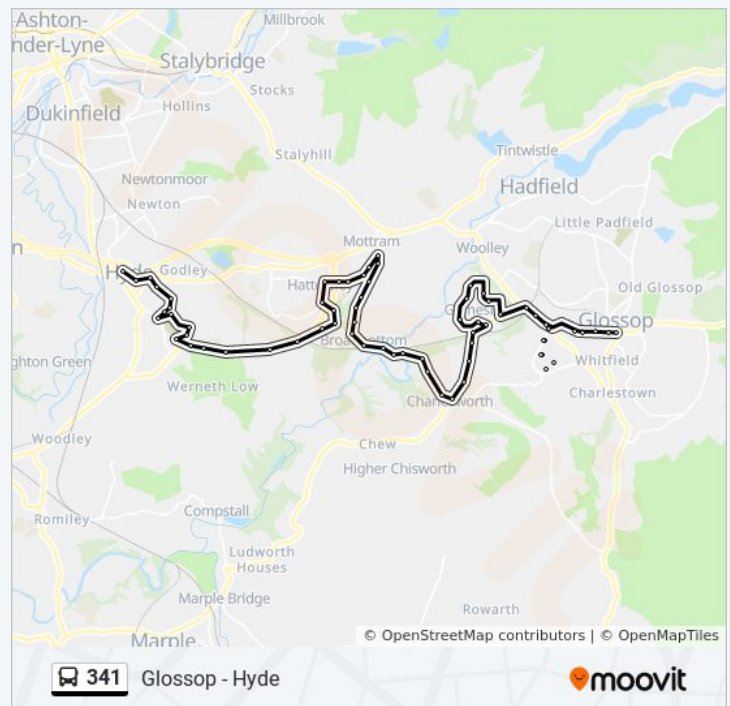

Monday	6:57 AM - 5:03 PM
Tuesday	6:57 AM - 5:03 PM
Wednesday	6:57 AM - 5:03 PM
Thursday	6:57 AM - 5:03 PM
Friday	6:57 AM - 5:03 PM
Saturday	7:56 AM - 5:03 PM

341 bus Info

Direction: Hyde

Stops: 82

Trip Duration: 57 min

Line Summary:

Besthill, Charlesworth

Bostock Road, Broadbottom

Mill Brow, Broadbottom

Broadbottom Station, Broadbottom

Broadbottom Cricket Ground, Broadbottom

Woodlands Close, Broadbottom

Bucklow Close, Broadbottom

Wilmslow Avenue, Broadbottom

Winslow Avenue, Hattersley

Broadbottom Road, Mottram

Back Lane, Hattersley

Day Grove, Hattersley

Gray Close, Hattersley

John Kennedy Road, Hattersley

Chain Bar Lane, Hattersley