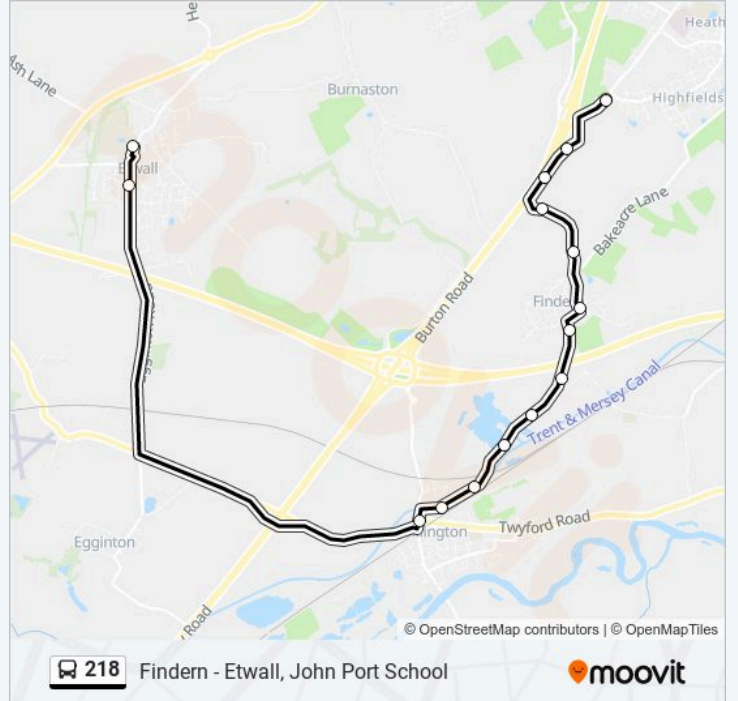

 **218**

Findern - Etwall, John Port School

Get The App

The 218 bus line (Findern - Etwall, John Port School) has 2 routes. For regular weekdays, their operation hours are:
(1) Etwall: 08:28(2) Littleover: 15:30

Use the Moovit App to find the closest 218 bus station near you and find out when is the next 218 bus arriving.

Direction: Etwall

15 stops

[VIEW LINE SCHEDULE](#)

- Tutbury Avenue, Littleover
- Wyevale Garden Centre, Findern
- Burton Road, Findern
- Doles Lane, Findern
- Barn Close, Findern
- The Green, Findern
- Heath Farm, Findern
- Heath Lane, Findern
- Everglades, Findern
- Mercia Marina, Willington
- Chellaston Cottages, Willington
- Derwent Court, Willington
- The Green, Willington
- The Bancroft, Etwall
- John Port School, Etwall

218 bus Time Schedule

Etwall Route Timetable:

Sunday	Not Operational
Monday	08:28
Tuesday	08:28
Wednesday	08:28
Thursday	08:28
Friday	08:28
Saturday	Not Operational

218 bus Info

Direction: Etwall

Stops: 15

Trip Duration: 17 min

Line Summary:

Direction: Littleover

16 stops

[VIEW LINE SCHEDULE](#)

- John Port School, Etwall
- The Bancroft, Etwall
- The Green, Willington
- Derwent Court, Willington
- Chellaston Cottages, Willington
- Mercia Marina Service Access, Willington
- Mercia Marina, Willington
- Everglades, Findern
- Heath Lane, Findern
- Heath Farm, Findern
- The Green, Findern
- Barn Close, Findern
- Doles Lane, Findern
- Burton Road, Findern
- Wyevale Garden Centre, Findern
- Tutbury Avenue, Littleover