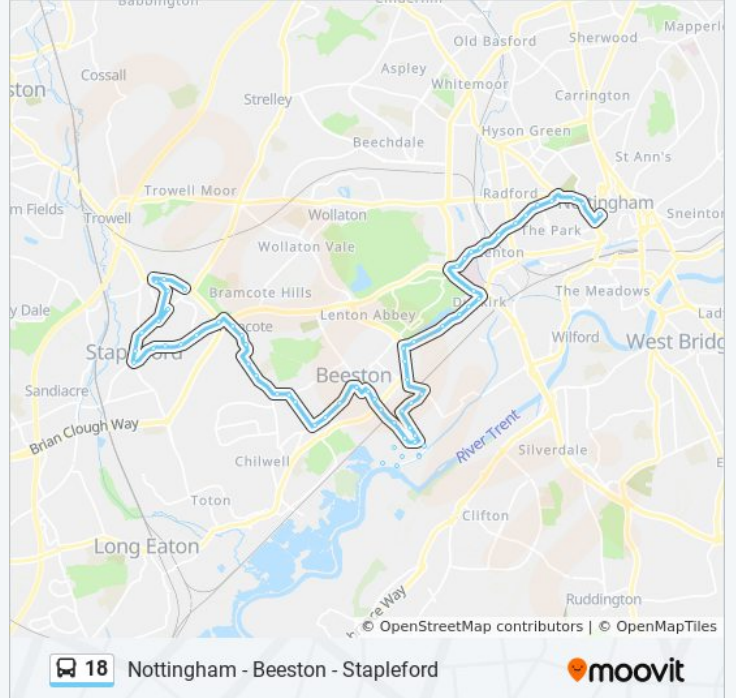

**18 bus Info**

**Direction:** Nottingham

**Stops:** 66

**Trip Duration:** 57 min

**Line Summary:**

Cator Lane, Chilwell  
Bridge Avenue, Chilwell  
Ellis Grove, Chilwell  
Beeston Bus & Tram Interchange, Beeston  
Nether Street, Beeston  
Queens Road, Beeston  
Linden Grove, Beeston  
Laburnum Grove, Beeston Rylands  
Roy Avenue, Beeston Rylands  
Shops, Beeston Rylands  
Suffolk Avenue, Beeston Rylands  
Appleton Road, Beeston Rylands  
Riverside Road, Beeston Rylands  
Marina, Beeston Rylands  
Trent Vale Road, Beeston Rylands  
Trent Road, Beeston Rylands  
Appleton Road, Beeston Rylands  
Suffolk Avenue, Beeston Rylands  
West Crescent, Beeston Rylands  
East Crescent, Beeston Rylands  
Lilac Crescent, Beeston Rylands  
The Parrs, Beeston Rylands  
Lilac Grove, Beeston Rylands  
Padge Road, Beeston  
Salisbury Street, Beeston  
Lower Road, Beeston  
Paddling Pool, Nottingham University Main Campus (Un02)  
Tennis Centre, Nottingham University Main Campus (Un03)  
South Entrance, Nottingham University Main Campus (Un04)  
Greenfield Street, Nottingham University Main Campus (Un51)

Lace Street, Dunkirk (Un05)

University East Entrance, Dunkirk (Qm01)

Qmc Main Entrance, Queens Medical Centre (Qm02)

Qmc, Queens Medical Centre (Qm03)

Hillside, Lenton (Le01)

Triumph Road, Lenton (Le02)

Faraday Road, Lenton (Le03)

Dunkirk (Qm07)

Lace Street, Dunkirk (Un06)