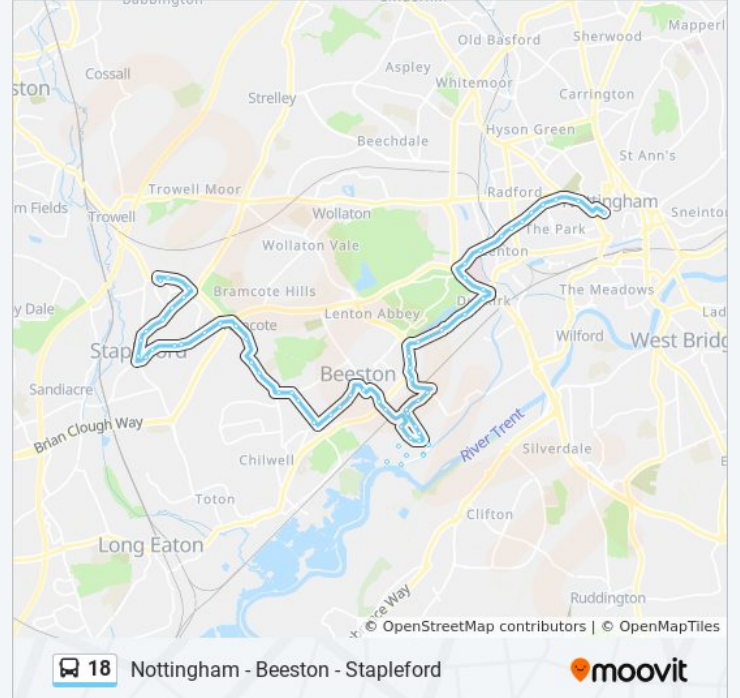

Lace Street, Dunkirk (Un05)

University East Entrance, Dunkirk (Qm01)

Qmc Main Entrance, Queens Medical Centre (Qm02)

Qmc, Queens Medical Centre (Qm03)

Hillside, Lenton (Le01)

Triumph Road, Lenton (Le02)

Faraday Road, Lenton (Le03)

Dunkirk (Qm07)

Lace Street, Dunkirk (Un06)

Queens Road, Beeston

Beeston Bus & Tram Interchange, Beeston

Collin Street, Chilwell

Wilmot Lane, Chilwell

Bridge Avenue, Chilwell

Cator Lane, Chilwell

Greenwood Court, Chilwell

Cator Lane Top, Chilwell

Mottram Road, Chilwell

Alderman White School, Bramcote Village

Common Lane, Bramcote Village

Moss Drive, Bramcote Village

Chapel Street, Bramcote Village

Bembridge Court, Stapleford

Valmont Road, Stapleford