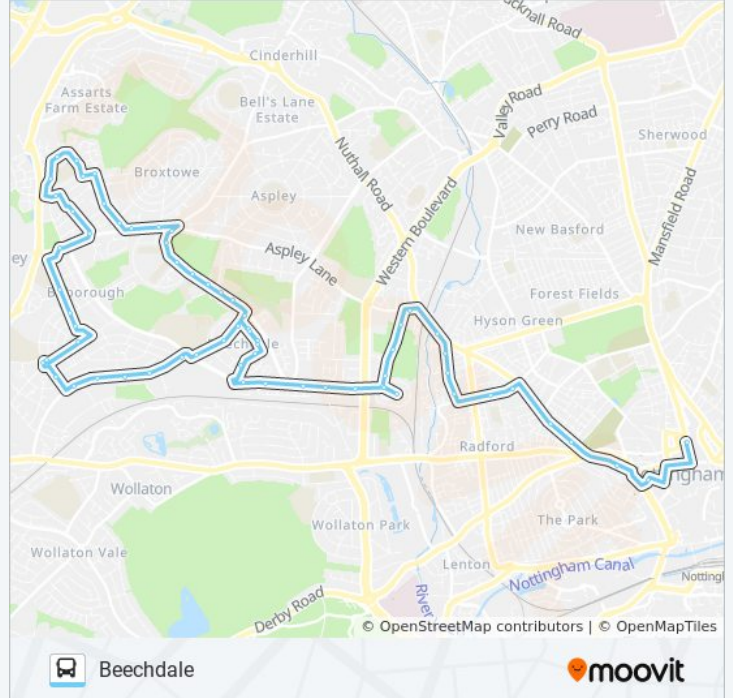

Beechdale Baths, Beechdale (Be01)

Redbourne Drive, Beechdale (Be02)

Enthorpe Street, Beechdale (Be03)

L4|LOCALLINK bus Time Schedule

Beechdale Route Timetable:

Sunday	Not Operational
Monday	10:35 AM - 2:35 PM
Tuesday	10:35 AM - 2:35 PM
Wednesday	10:35 AM - 2:35 PM
Thursday	10:35 AM - 2:35 PM
Friday	10:35 AM - 2:35 PM
Saturday	10:35 AM - 2:35 PM

L4|LOCALLINK bus Info

Direction: Beechdale

Stops: 65

Trip Duration: 50 min

Line Summary:

Felstead Road, Bilborough (Bi01)
Bathurst Drive, Bilborough (Bi02)
Kinross Crescent, Beechdale (Be23)
Ambergate Road, Beechdale (Be24)
Falston Road, Beechdale (Be25)
Ranmere Road, Beechdale (Be26)
Frampton Road, Beechdale (Be55)
Ambergate Road, Beechdale (Be56)
Wigman Road, Beechdale (Be43)
Monkton Drive, Bilborough (Bi65)
Wingate Close, Glaisdale Drive Industrial Estate (Bi66)
Moorhouse Road, Bilborough (Bi67)
Clether Road, Bilborough (Bi68)
Hall View Drive, Bilborough (Bi69)
Staverton Road, Bilborough (Bi96)
Burnside Green, Bilborough (Bi19)
Burnside Green, Bilborough (Bi87)
Bracebridge Drive Shops, Bilborough (Bi20)
Hoylake Crescent, Bilborough (Bi55)
Cairncross Road, Bilborough (Bi59)
Hornchurch Road, Bilborough (Bi56)
Melbury Road, Strelley (St14)
The Rose, Strelley (St08)
Morris Road, Strelley (St09)
Barwell Drive, Strelley (St15)
Cranwell Road, Strelley (St16)
Cranwell Road, Strelley (St17)
Prestwick Close, Strelley (St18)
Strelley Club, Strelley (St19)
Calverton Drive, Strelley (St25)
Tangmere Crescent, Strelley (St21)
Honiton Road, Broxtowe Estate (St22)

Helston Drive, Strelley (St06)

Asda, Strelley (St07)

Beechdale Road Top, Beechdale (Be12)

Fircroft Avenue, Beechdale (Be13)

Highwood Avenue, Beechdale (Be14)

Denewood Crescent, Beechdale (Be15)

Kingsbury Drive, Beechdale (Be16)