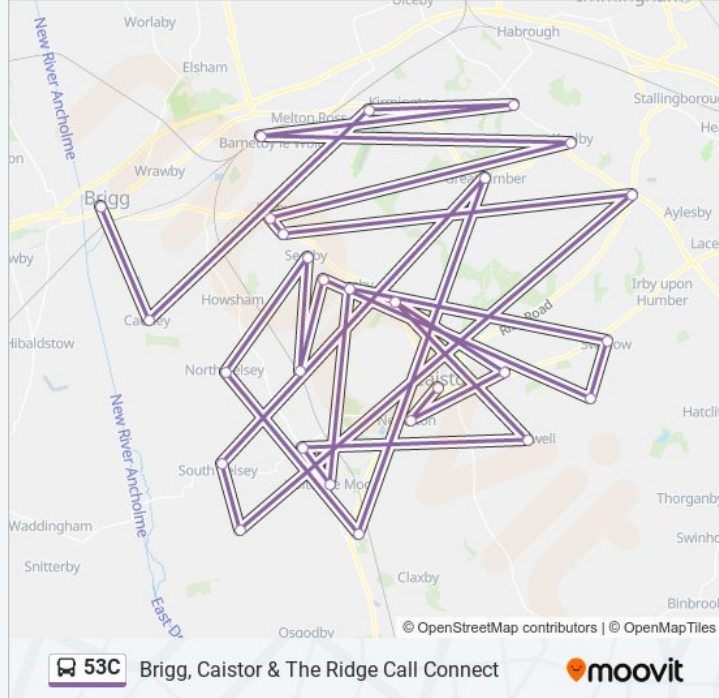

Direction: Brigg

27 stops

[VIEW LINE SCHEDULE](#)

- Butter Market, Caistor
- Demand Responsive Area, Nettleton
- Demand Responsive Area, Cabourne
- Demand Responsive Area, Clixby
- Demand Responsive Area, Rothwell
- Demand Responsive Area, Moortown
- Demand Responsive Area, Holton Le Moor
- Demand Responsive Area, Grasby
- Demand Responsive Area, Swallow
- Demand Responsive Area, Cuxwold
- Demand Responsive Area, Owmbly
- Demand Responsive Area, North Kelsey Moor
- Demand Responsive Area, Searby
- Demand Responsive Area, North Kelsey
- Demand Responsive Area, Claxby Moor
- Demand Responsive Area, Great Limber
- Demand Responsive Area, South Kelsey
- Demand Responsive Area, Thornton Le Moor
- Demand Responsive Area, Riby
- Demand Responsive Area, Somerby
- Demand Responsive Area, Bigby
- Demand Responsive Area, Keelby

Direction: Brigg

Stops: 27

Trip Duration: 168 min

Line Summary:

Demand Responsive Area, Barnetby Le Wold

Demand Responsive Area, Brocklesby

Demand Responsive Area, Humberside Airport

Demand Responsive Area, Cadney

Demand Responsive Area, Brigg

Direction: Caistor

27 stops

[VIEW LINE SCHEDULE](#)

Demand Responsive Area, Brigg

Demand Responsive Area, Cadney

Demand Responsive Area, Humberside Airport

Demand Responsive Area, Brocklesby

53C bus Info

Direction: Caistor

Stops: 27

Trip Duration: 162 min

Line Summary:

Demand Responsive Area, Swallow

Demand Responsive Area, Grasby

Demand Responsive Area, Holton Le Moor