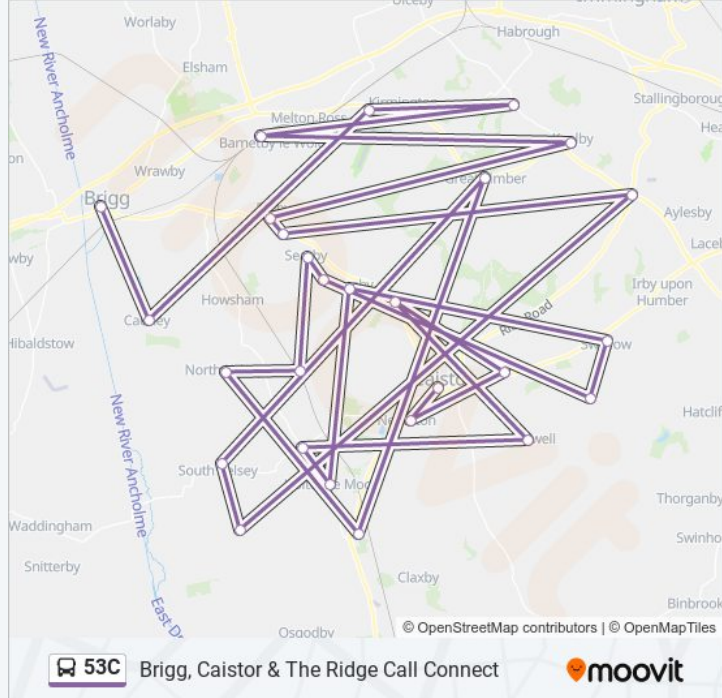

Direction: Brigg

27 stops

[VIEW LINE SCHEDULE](#)

- Butter Market, Caistor
- Demand Responsive Area, Nettleton
- Demand Responsive Area, Cabourne
- Demand Responsive Area, Clixby
- Demand Responsive Area, Rothwell
- Demand Responsive Area, Moortown
- Demand Responsive Area, Holton Le Moor
- Demand Responsive Area, Grasby
- Demand Responsive Area, Swallow
- Demand Responsive Area, Cuxwold
- Demand Responsive Area, Owmbly
- Demand Responsive Area, North Kelsey Moor
- Demand Responsive Area, Searby
- Demand Responsive Area, North Kelsey
- Demand Responsive Area, Claxby Moor
- Demand Responsive Area, Great Limber
- Demand Responsive Area, South Kelsey
- Demand Responsive Area, Thornton Le Moor
- Demand Responsive Area, Riby
- Demand Responsive Area, Somerby
- Demand Responsive Area, Bigby
- Demand Responsive Area, Keelby

53C bus Info

Direction: Caistor

Stops: 27

Trip Duration: 162 min

Line Summary:

Demand Responsive Area, Swallow

Demand Responsive Area, Grasby

Demand Responsive Area, Holton Le Moor

Demand Responsive Area, Moortown

Demand Responsive Area, Rothwell

Demand Responsive Area, Clixby

Demand Responsive Area, Cabourne

Demand Responsive Area, Nettleton

Butter Market, Caistor

53C bus time schedules and route maps are available in an offline PDF at moovitapp.com. Use the Moovit App to see live bus times, train schedule or subway schedule, and step-by-step directions for all public transit in East Midlands.

© 2024 Moovit - All Rights Reserved