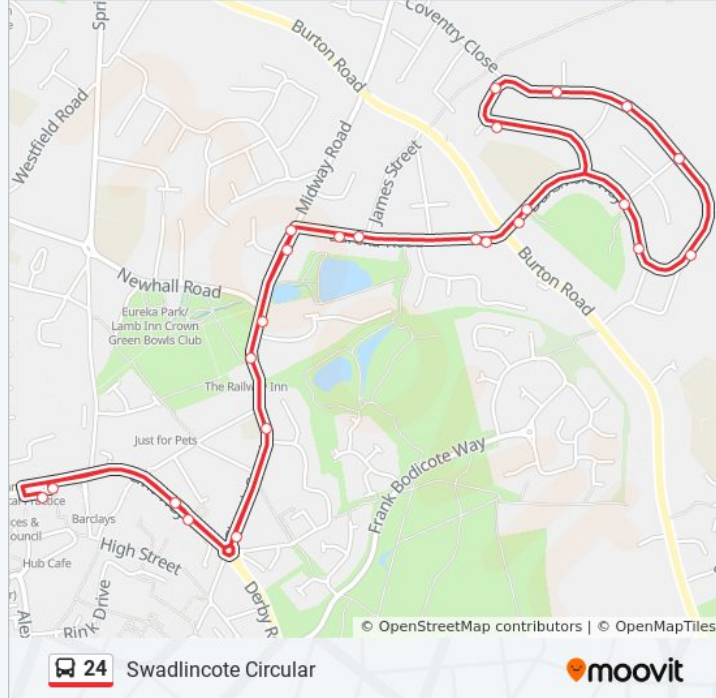

Mill Close, Midway

Railway Inn, Midway

Belmont Primary School, Swadlincote

Church, Swadlincote

Civic Way, Swadlincote

Bus Station, Swadlincote

24 bus time schedules and route maps are available in an offline PDF at moovitapp.com. Use the [Moovit App](#) to see live bus times, train schedule or subway schedule, and step-by-step directions for all public transit in East Midlands.

[About Moovit](#) • [MaaS Solutions](#) • [Supported Countries](#) • [Mooviter Community](#)

© 2024 Moovit - All Rights Reserved

Check Live Arrival Times