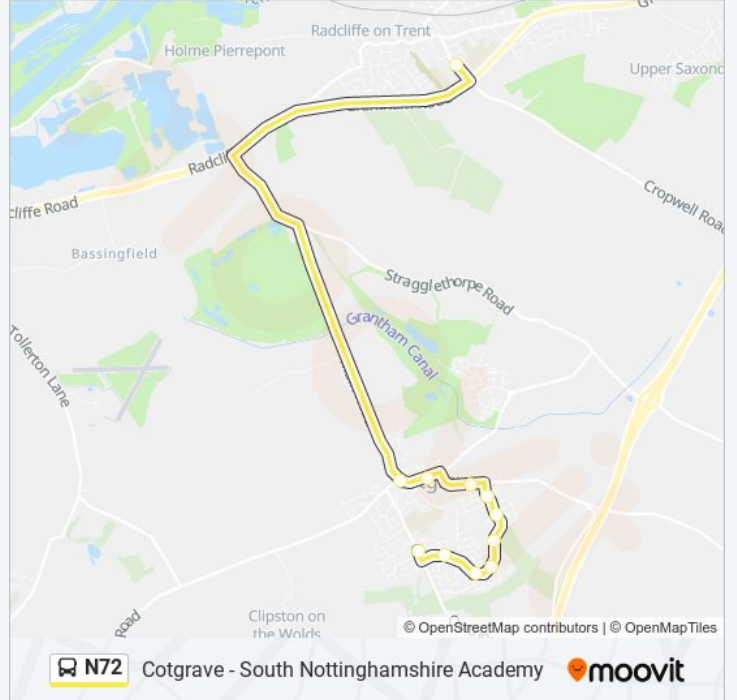

N72 bus time schedules and route maps are available in an offline PDF at moovitapp.com. Use the [Moovit App](#) to see live bus times, train schedule or subway schedule, and step-by-step directions for all public transit in East Midlands.

[About Moovit](#) • [MaaS Solutions](#) • [Supported Countries](#) • [Mooviter Community](#)

© 2024 Moovit - All Rights Reserved

Check Live Arrival Times