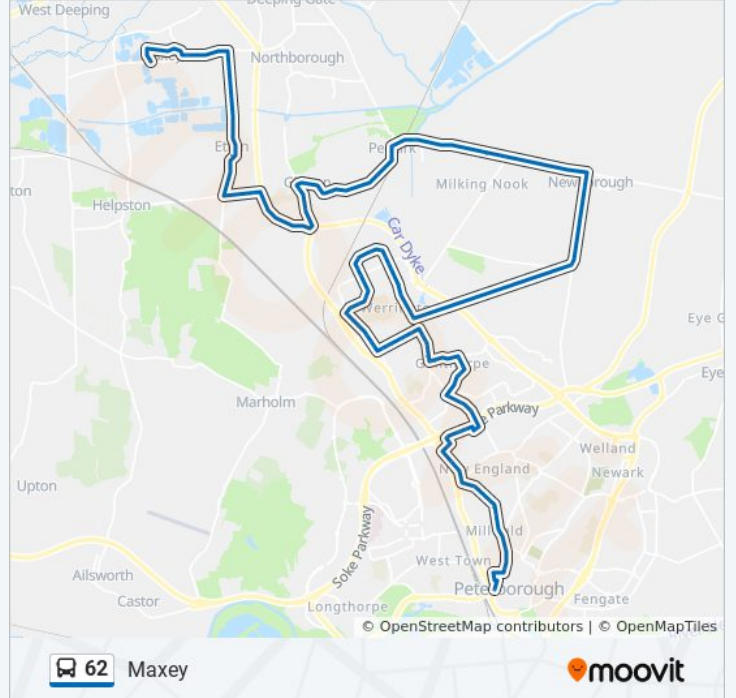

62 bus Info

Direction: Maxey

Stops: 56

Trip Duration: 61 min

Line Summary:

The Green, Werrington
Three Horseshoes, Werrington
Village Hall, Werrington
The Spinney, Werrington
Mill, Werrington
Loxley Centre, Werrington
Loxley Centre, Werrington
Wainwright, Werrington
Twelvetrees Avenue, Werrington
Somerville, Werrington
Hodgson Centre, Werrington
Abbotts Grove, Werrington
The Pastures, Werrington
Werrington Centre, Werrington
Welbourne School, Werrington
Home Farm, Newborough
Village Hall, Newborough
St Bartholamew's Church, Newborough
The Bull, Newborough
The Decoy, Milking Nook
Milking Nook Road, Milking Nook
Westlake Lodge, Peakirk
Rectory Lane, Peakirk
The Mallards, Peakirk
The Sanderlings, Peakirk
Clarendon Road, Glington
Websters Close, Glington
The Green, Glington
Crossroads, Glington
Lincoln Road, Glington
Footbridge, Glington
Bus Shelter, Etton
High Street, Maxey

Direction: Peterborough

58 stops

[VIEW LINE SCHEDULE](#)

- Tuckers Nook, Maxey
- Shaws Garage, Maxey
- High Street, Maxey
- Bus Shelter, Etton
- Footbridge, Glinton
- Lincoln Road, Glinton
- Crossroads, Glinton
- The Green, Glinton
- Websters Close, Glinton
- Clarenden Road, Glinton
- The Sanderlings, Peakirk
- The Mallards, Peakirk
- Rectory Lane, Peakirk
- Westlake Lodge, Peakirk
- Milking Nook Road, Milking Nook
- The Decoy, Milking Nook
- The Bull, Newborough
- St Bartholamew's Church, Newborough
- Village Hall, Newborough
- Home Farm, Newborough
- The Green, Werrington
- Three Horseshoes, Werrington
- Village Hall, Werrington
- The Spinney, Werrington
- Mill, Werrington
- Loxley Centre, Werrington
- Loxley Centre, Werrington
- Wainwright, Werrington

62 bus Info

Direction: Peterborough

Stops: 58

Trip Duration: 63 min

Line Summary:

Twelvetrees Avenue, Werrington

Somerville, Werrington

Hodgson Centre, Werrington