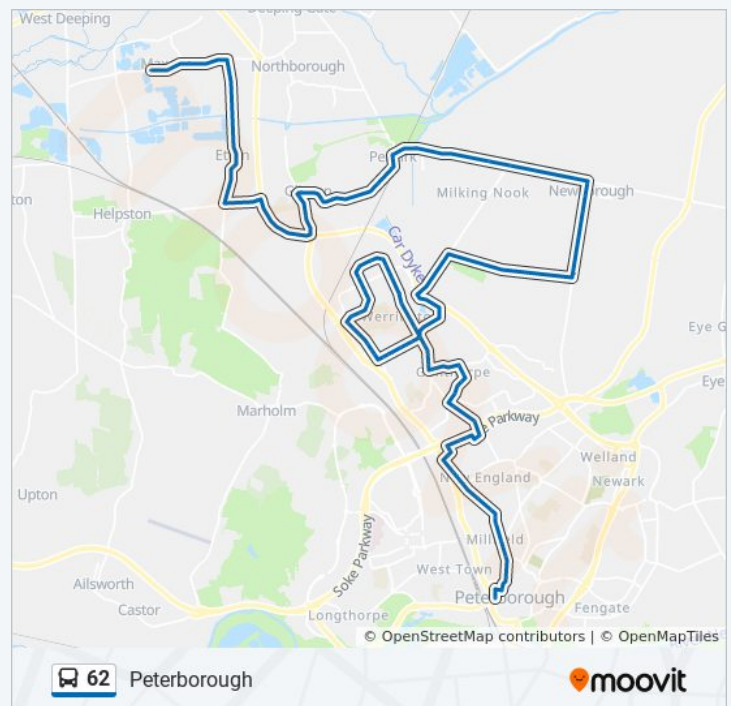

Alma Road, Millfield

Bus Depot, Millfield

Occupation Road, New England

Triangle, New England

Burmer Road, New England

Keats Way, New England

Kipling Court, New England

Herrick Close, New England

Direction: Peterborough

58 stops

[VIEW LINE SCHEDULE](#)

- Tuckers Nook, Maxey
- Shaws Garage, Maxey
- High Street, Maxey
- Bus Shelter, Etton
- Footbridge, Glinton
- Lincoln Road, Glinton
- Crossroads, Glinton
- The Green, Glinton
- Websters Close, Glinton
- Clarenden Road, Glinton
- The Sanderlings, Peakirk
- The Mallards, Peakirk
- Rectory Lane, Peakirk
- Westlake Lodge, Peakirk
- Milking Nook Road, Milking Nook
- The Decoy, Milking Nook
- The Bull, Newborough
- St Bartholamew's Church, Newborough
- Village Hall, Newborough
- Home Farm, Newborough
- The Green, Werrington
- Three Horseshoes, Werrington
- Village Hall, Werrington
- The Spinney, Werrington
- Mill, Werrington
- Loxley Centre, Werrington
- Loxley Centre, Werrington
- Wainwright, Werrington

62 bus Info

Direction: Peterborough

Stops: 58

Trip Duration: 63 min

Line Summary:

Twelvetrees Avenue, Werrington

Somerville, Werrington

Hodgson Centre, Werrington