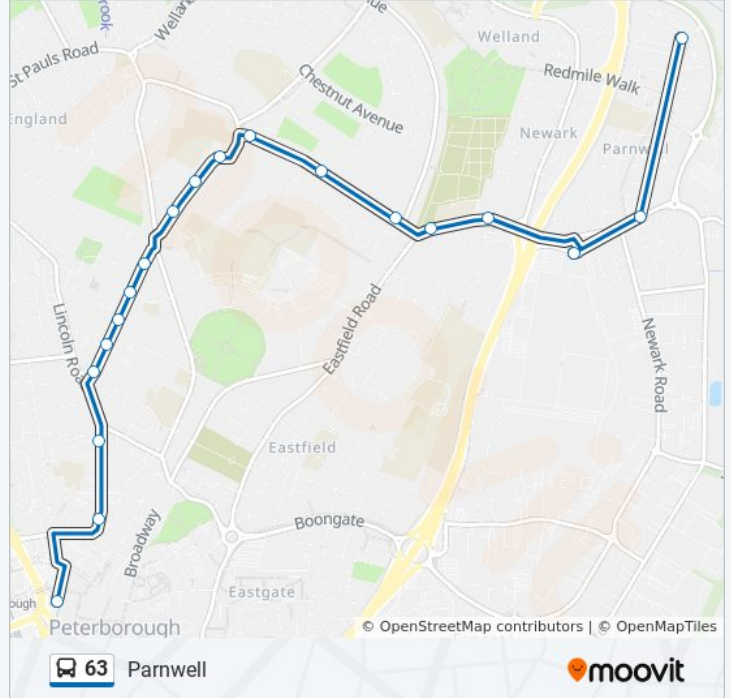

Direction: Newark

17 stops

[VIEW LINE SCHEDULE](#)

Queensgate Bus Stn, Peterborough

Craig Street, Peterborough

Cobden Avenue, Peterborough

Lincoln Road, Millfield

Huntly Grove, Millfield

63 bus Info

Direction: Parnwell

Stops: 19

Trip Duration: 20 min

Line Summary:

Keys Park, Parnwell

Direction: Peterborough

18 stops

[VIEW LINE SCHEDULE](#)

Keys Park, Parnwell

Augusta Close, Parnwell

Sainsbury'S, Newark

Hill Close, Newark

Eastern Avenue, Dogsthorpe

Rowan Avenue, Dogsthorpe

The Elm Tree, Garton End

The Elm Tree, Garton End

Grimshaw Road, Garton End

Garton End Road, Garton End

Park Road Corner, Park Ward

All Saints Road, Millfield

All Saints Road, Millfield

Lincoln Road, Millfield

Cobden Avenue, Peterborough