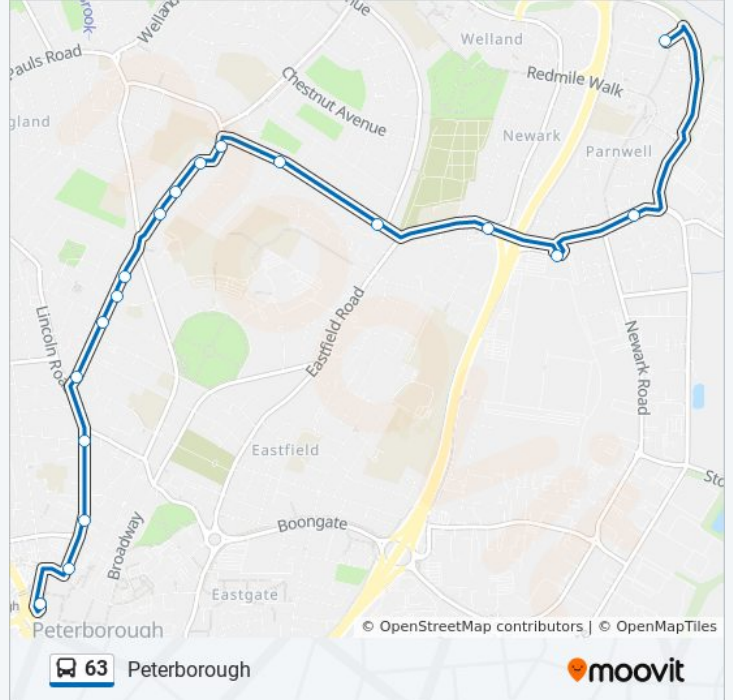

63 bus time schedules and route maps are available in an offline PDF at moovitapp.com. Use the [Moovit App](#) to see live bus times, train schedule or subway schedule, and step-by-step directions for all public transit in East Midlands.

[About Moovit](#) • [MaaS Solutions](#) • [Supported Countries](#) • [Mooviter Community](#)

© 2024 Moovit - All Rights Reserved

Check Live Arrival Times