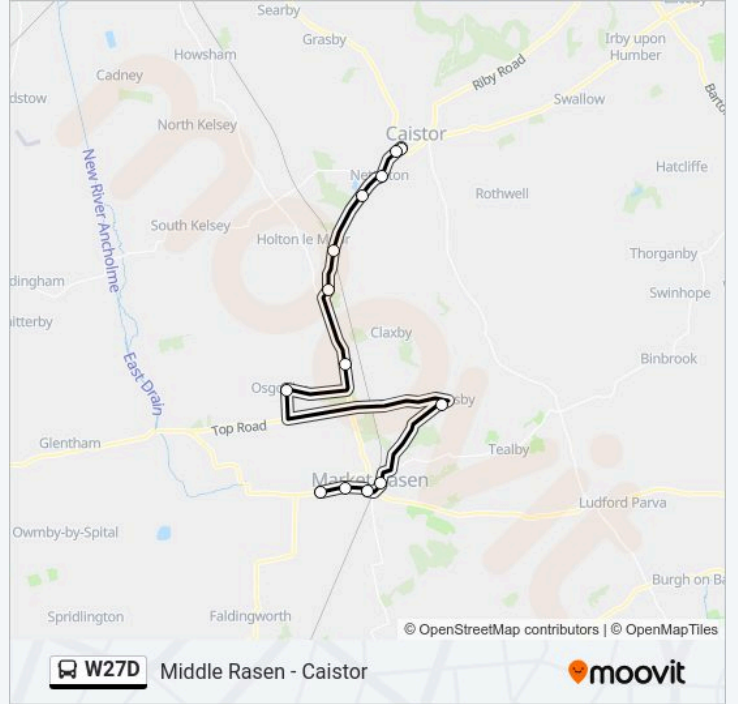

W27D bus time schedules and route maps are available in an offline PDF at moovitapp.com. Use the Moovit App to see live bus times, train schedule or subway schedule, and step-by-step directions for all public transit in East Midlands.

© 2024 Moovit - All Rights Reserved