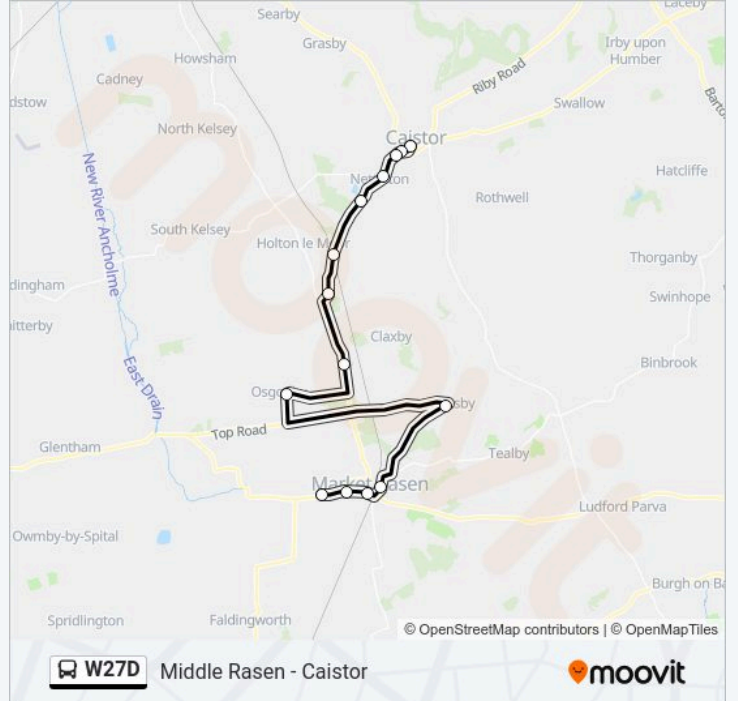

Middle Rasen - Caistor

[Get The App](#)

The W27D bus line (Middle Rasen - Caistor) has 2 routes. For regular weekdays, their operation hours are:

(1) Caistor: 08:00(2) Middle Rasen: 15:55

Use the Moovit App to find the closest W27D bus station near you and find out when is the next W27D bus arriving.

Direction: Caistor

14 stops

[VIEW LINE SCHEDULE](#)

- Mill Lane, Middle Rasen
- South Lane, Market Rasen
- Market Place, Market Rasen
- Waterloo Street, Market Rasen
- St Mary's Church, Walesby
- Main Street Junction, Osgodby
- Village Lane End, Usselby
- Pelham Arms Farm, Claxby Moor
- Hope Tavern, Holton Le Moor
- Holton Road Garage, Nettleton
- Salutation Inn, Nettleton
- Rawlinson Avenue, Caistor
- Bus Shelter, Caistor
- Butter Market, Caistor

W27D bus Time Schedule

Caistor Route Timetable:

Sunday	Not Operational
Monday	08:00
Tuesday	08:00
Wednesday	08:00
Thursday	08:00
Friday	08:00
Saturday	Not Operational

W27D bus Info

Direction: Caistor

Stops: 14

Trip Duration: 37 min

Line Summary:

Direction: Middle Rasen

13 stops

[VIEW LINE SCHEDULE](#)

- Bus Shelter, Caistor
- Rawlinson Avenue, Caistor
- Salutation Inn, Nettleton
- Holton Road Garage, Nettleton
- Hope Tavern, Holton Le Moor
- Pelham Arms Farm, Claxby Moor
- Village Lane End, Usselby
- Main Street Junction, Osgodby
- Catskin Lane, Walesby
- Waterloo Street, Market Rasen
- Market Place, Market Rasen
- South Lane, Market Rasen
- Mill Lane, Middle Rasen