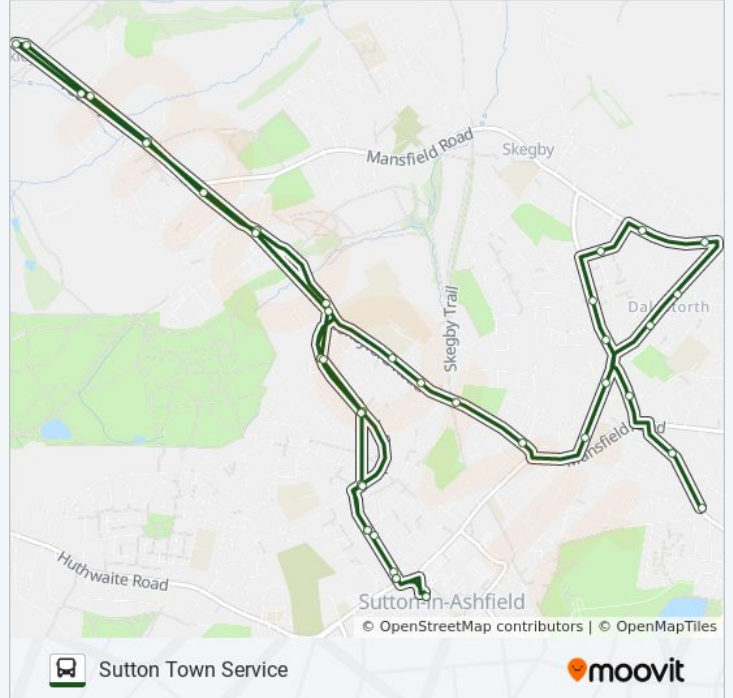

Marshall Terrace, Stanton Hill

Fackley Road, Stanton Hill

Carnarvon Street, Teversal

Silverhill Lane, Teversal

Silverhill Lane, Teversal

Carnarvon Street, Teversal

Fackley Road, Stanton Hill

Victoria Street, Stanton Hill

Stops: 44

Trip Duration: 48 min

Line Summary:

Carsic Lane, Sutton In Ashfield
 Sutton Bus Station, Sutton In Ashfield
 Carsic Lane, Sutton In Ashfield
 Percival Crescent, Carsic Estate
 Brierly Road, Carsic Estate
 Carsic Road, Carsic Estate
 Carsic Road Shop, Carsic Estate
 Fern Street, Sutton In Ashfield
 Glen Street, Sutton In Ashfield
 Quarrydale Road, Sutton In Ashfield
 Howard Street, Sutton In Ashfield
 Clipstone Avenue, Sutton In Ashfield
 Redcliffe Street, Sutton In Ashfield
 Leyton Avenue, Sutton In Ashfield
 Forest Tavern, Sutton In Ashfield
 Sutton Close, Skegby
 Greensfields, Skegby
 Fox & Crown, Dalestorth
 Dalestorth Gardens, Dalestorth
 Dalestorth Close, Dalestorth
 Harwood Close, Sutton In Ashfield
 Potter Street, Sutton Forest Side
 Garden Lane, Sutton Forest Side

Direction: Sutton In Ashfield

55 stops

[VIEW LINE SCHEDULE](#)

Sutton Bus Station, Sutton In Ashfield
 Carsic Lane, Sutton In Ashfield
 Percival Crescent, Carsic Estate
 Brierly Road, Carsic Estate
 Carsic Road, Carsic Estate
 Carsic Road Shop, Carsic Estate