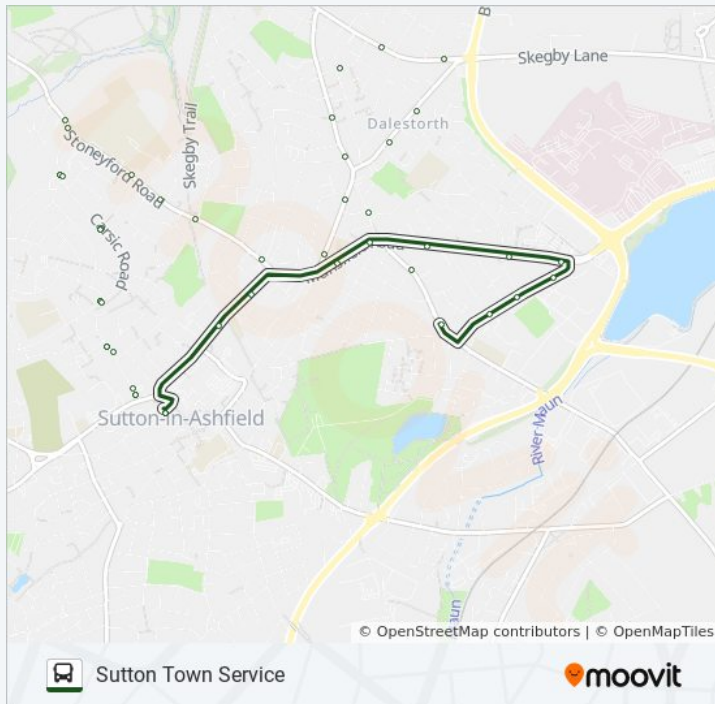

Fern Street, Sutton In Ashfield

Glen Street, Sutton In Ashfield

Quarrydale Road, Sutton In Ashfield

Howard Street, Sutton In Ashfield

Clipstone Avenue, Sutton In Ashfield

Redcliffe Street, Sutton In Ashfield

Leyton Avenue, Sutton In Ashfield

Forest Tavern, Sutton In Ashfield

Sutton Close, Skegby

Greensfields, Skegby

Fox & Crown, Dalestorth

417|NOTTSBUS CONNECT bus Info

Direction: Sutton In Ashfield

Stops: 55

Trip Duration: 53 min

Line Summary:

Dalestorth Gardens, Dalestorth

Dalestorth Close, Dalestorth

Harwood Close, Sutton In Ashfield

Potter Street, Sutton Forest Side

Garden Lane, Sutton Forest Side

Phoenix Street, Sutton Forest Side