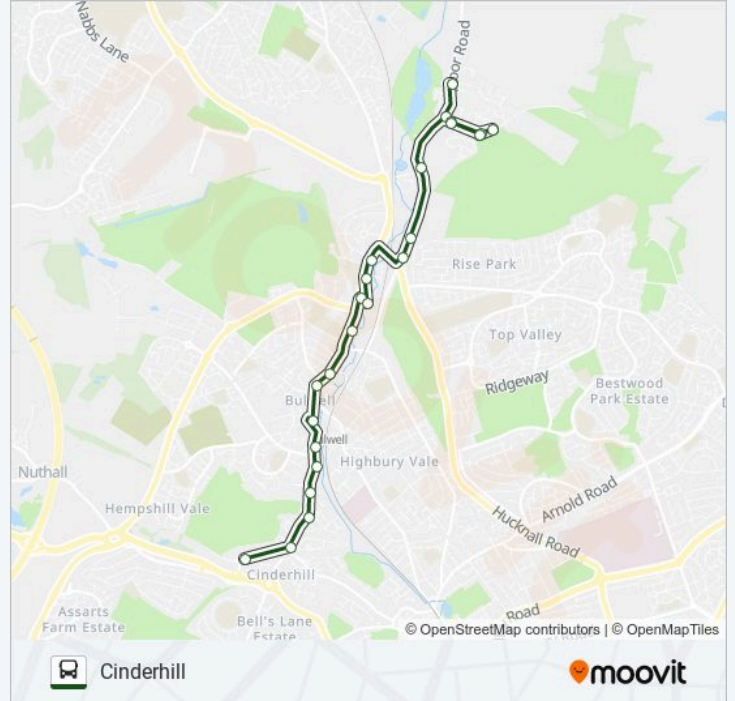

528|NOTTSBUS CONNECT bus Info

Direction: Cinderhill

Stops: 24

Trip Duration: 21 min

Line Summary:

- The Apollo, Bulwell (Bu30)
- Morrisons Car Park, Bulwell (Bu83)
- Morrisons, Bulwell (Bu31)
- Squires Avenue, Bulwell (Bu33)
- Merchant Street, Bulwell (Bu34)
- Duke Street, Bulwell (Bu35)
- Bulwell Bus Station, Bulwell (Bu07)
- Sellers Wood Drive, Bulwell (Bu45)
- Coventry Court, Hempshill Vale (Bu46)
- Glenn'S, Hempshill Vale (Bu47)
- Leonard Street, Hempshill Vale (Bu48)
- Headstocks, Cinderhill (Bu49)
- Phoenix Park Interchange, Cinderhill (Ci30)

Direction: Selston Green

68 stops

[VIEW LINE SCHEDULE](#)

- Coronation Road, Bestwood Village
- Park Road, Bestwood Village
- Church Road, Bestwood Village
- The Square, Bestwood Village
- Country Park, Bestwood Village
- The Square, Bestwood Village
- Church Road, Bestwood Village
- Old Mill Close, Bestwood Village
- Moorbridge Cottage, Bulwell (Bv24)
- Moorbridge Ponds, Bulwell (Bv25)
- Lawton Drive, Bulwell Hall (Bu29)
- The Apollo, Bulwell (Bu30)
- Morrisons Car Park, Bulwell (Bu83)
- Morrisons, Bulwell (Bu31)
- Squires Avenue, Bulwell (Bu33)
- Merchant Street, Bulwell (Bu34)