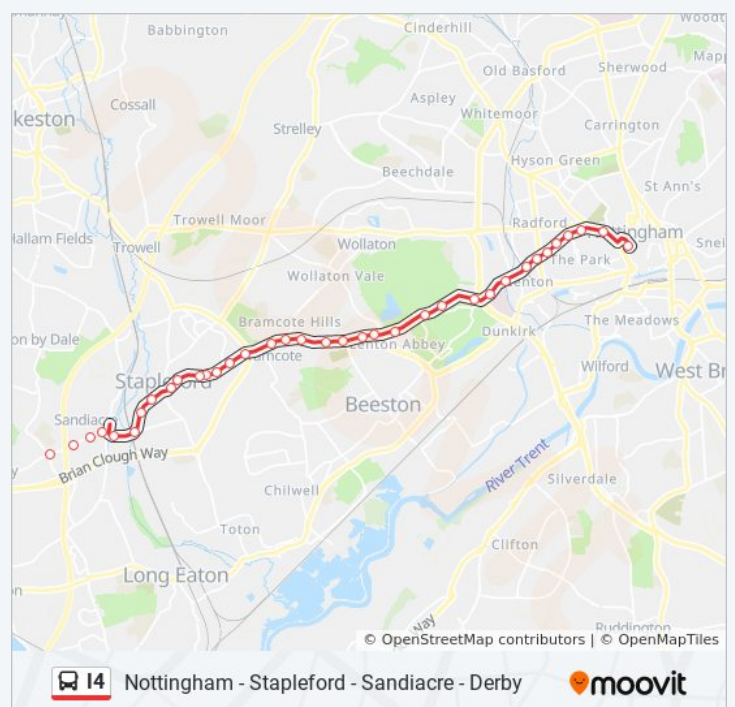

Get The App

The I4 bus line (Derby) has 3 routes. For regular weekdays, their operation hours are:  
 (1) Derby: 6:02 AM - 11:00 PM (2) Nottingham: 12:22 AM - 11:52 PM (3) Sandiacre: 12:00 AM - 11:30 PM  
 Use the Moovit App to find the closest I4 bus station near you and find out when is the next I4 bus arriving.

### Direction: Sandiacre

36 stops

[VIEW LINE SCHEDULE](#)

Friar Lane, Nottingham

Cathedral, Nottingham

Canning Circus (Cc04)

Seely Road, Lenton (Le07)

Harrington Drive, Lenton (Le08)

### I4 bus Time Schedule

Sandiacre Route Timetable:

Sunday	12:00 AM - 10:50 PM
Monday	4:57 AM - 11:30 PM
Tuesday	12:00 AM - 11:30 PM
Wednesday	12:00 AM - 11:30 PM
Thursday	12:00 AM - 11:30 PM
Friday	12:00 AM - 11:30 PM
Saturday	12:00 AM - 11:30 PM

### I4 bus Info

**Direction:** Sandiacre

**Stops:** 36

**Trip Duration:** 31 min

**Line Summary:**

Valmont Road, Stapleford

Severals, Stapleford

Nottingham Road, Stapleford