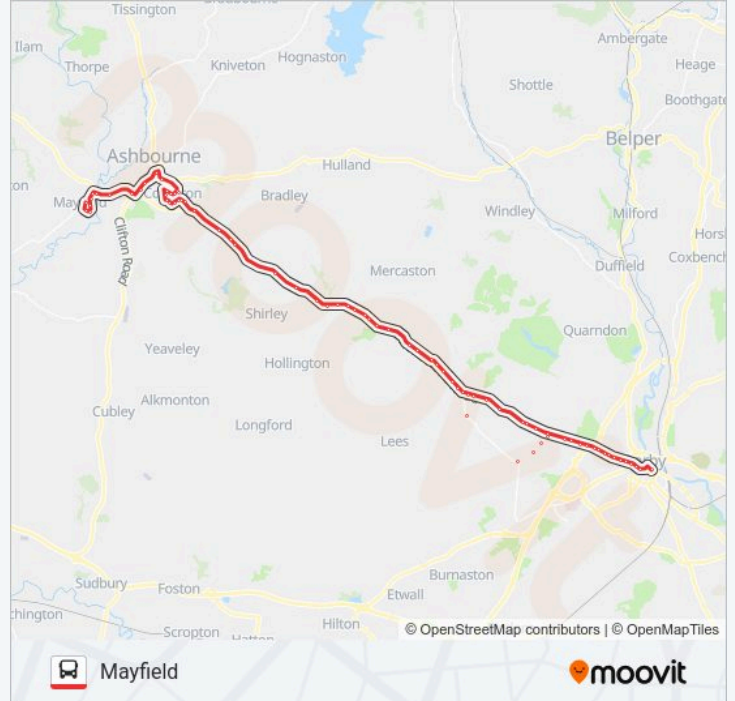

Markeaton Hill, Mackworth Estate

Prince Charles Avenue, Mackworth Estate

Vauxhall Avenue, Mackworth Estate

Radbourne Lane, Mackworth

Aldersgate, Mackworth

Embankment Close, Mackworth

Mundy Arms, Mackworth

Imperial Commercials, Mackworth

Jarveys Lane, Mackworth

Bowbridge House, Kirk Langley

Moorgate, Mackworth

Station Road, Mackworth

Blue Bell Inn, Langley Common

The Cunnery, Kirk Langley

South Lodge, Kirk Langley

Royal Oak Cottage, Kirk Langley

Bailey Close, Kirk Langley

Church Lane, Kirk Langley

New House Farm, Kirk Langley

West End Farm, Kirk Langley

Hill Side Farm, Kirk Langley

Hilltop Farm, Kirk Langley

Cats Cradle Cattery, Kirk Langley

Wild Park Lane, Kirk Langley

Wood Lane, Brailsford

Rose And Crown, Brailsford

School, Brailsford

Luke Lane, Brailsford

Wallef Road, Brailsford

Chapel House, Brailsford

Mill Lane, Brailsford

Yeldersley Lane, Ednaston