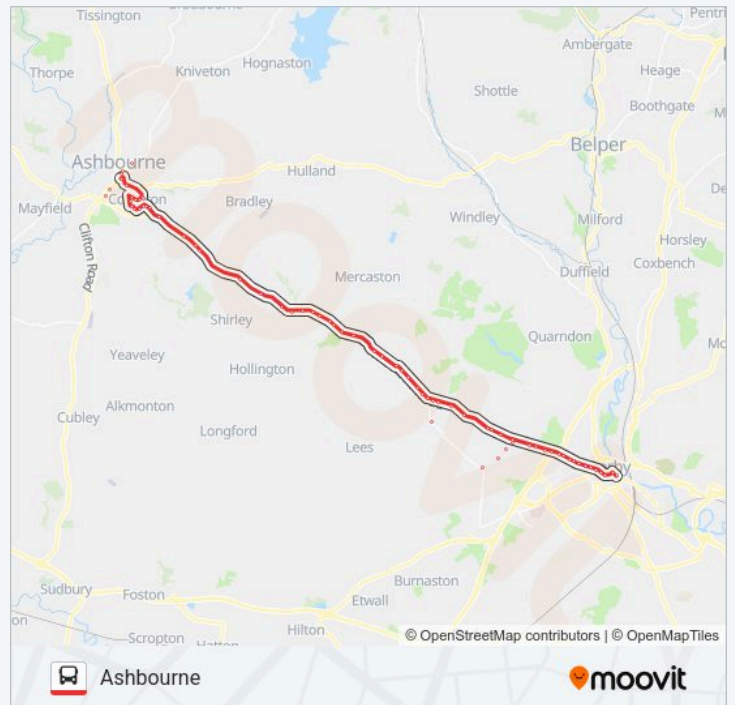

Direction: Mayfield

76 stops

[VIEW LINE SCHEDULE](#)

Bus Station, Derby
Victoria Street, Derby
Wardwick, Derby
Friar Gate, Derby
Friar Gate Bridge, Derby
Vernon Street, Derby
Fowler Street, Derby
Merchant Street, Markeaton
Noel Street, Markeaton
Windmill Hill Lane, Markeaton
Sutton Close, Markeaton
Park Entrance, Markeaton

Mayfield Avenue, Mayfield

Conygree Lane, Mayfield

The Crescent, Mayfield

Jubilee Square, Mayfield

Direction: Ashbourne

71 stops

[VIEW LINE SCHEDULE](#)

- Bus Station, Derby
- Corporation Street, Derby
- Victoria Street, Derby
- Wardwick, Derby
- Friar Gate, Derby
- Friar Gate Bridge, Derby
- Vernon Street, Derby
- Fowler Street, Derby
- Merchant Street, Markeaton
- Noel Street, Markeaton
- Windmill Hill Lane, Markeaton
- Sutton Close, Markeaton
- Park Entrance, Markeaton
- Markeaton Hill, Mackworth Estate
- Prince Charles Avenue, Mackworth Estate
- Vauxhall Avenue, Mackworth Estate
- Radbourne Lane, Mackworth
- Aldersgate, Mackworth
- Embankment Close, Mackworth
- Mundy Arms, Mackworth
- Imperial Commercials, Mackworth
- Jarveys Lane, Mackworth
- Bowbridge House, Kirk Langley
- Moorgate, Mackworth
- Station Road, Mackworth
- South Lodge, Kirk Langley
- Royal Oak Cottage, Kirk Langley
- Bailey Close, Kirk Langley
- Blue Bell Inn, Langley Common

Direction: Ashbourne

Stops: 71

Trip Duration: 40 min

Line Summary:

The Cunnery, Kirk Langley

Church Lane, Kirk Langley

New House Farm, Kirk Langley

West End Farm, Kirk Langley