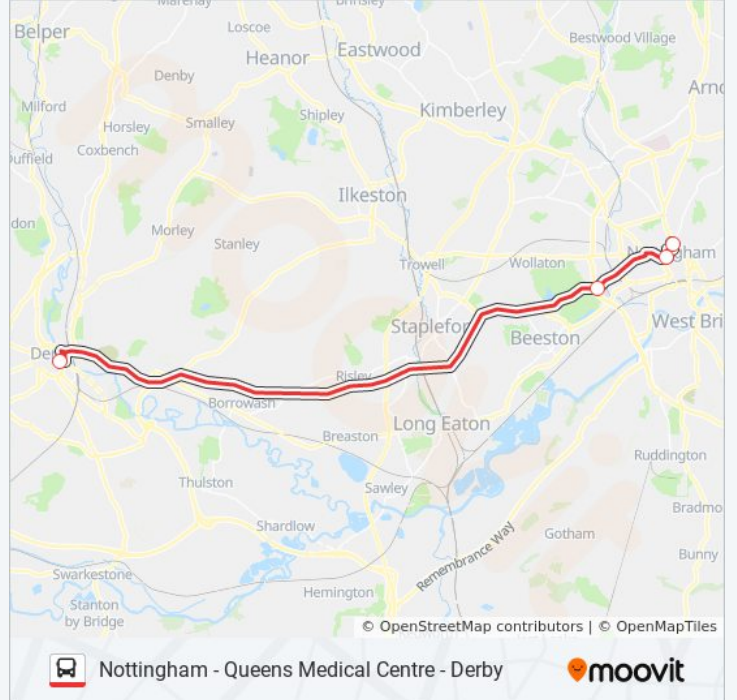

 RED ARROW

Derby

[Get The App](#)

The RED ARROW bus line (Derby) has 2 routes. For regular weekdays, their operation hours are:

(1) Derby: 12:30 AM - 11:30 PM(2) Nottingham: 1:00 AM - 11:45 PM

Use the Moovit App to find the closest RED ARROW bus station near you and find out when is the next RED ARROW bus arriving.

**Direction: Derby**

4 stops

[VIEW LINE SCHEDULE](#)

Victoria Bus Station, Nottingham

Upper Parliament Street, Nottingham

Qmc Main Entrance, Queens Medical Centre  
(Qm04)

Bus Station, Derby

**RED ARROW bus Time Schedule**

### Direction: Nottingham

4 stops

[VIEW LINE SCHEDULE](#)

Bus Station, Derby

Qmc Main Entrance, Queens Medical Centre (Qm02)

Upper Parliament Street, Nottingham

Victoria Bus Station, Nottingham

### RED ARROW bus Info

**Direction:** Nottingham

**Stops:** 4

**Trip Duration:** 35 min

**Line Summary:**

RED ARROW bus time schedules and route maps are available in an offline PDF at [moovitapp.com](https://moovitapp.com). Use the [Moovit App](#) to see live bus times, train schedule or subway schedule, and step-by-step directions for all public transit in East Midlands.