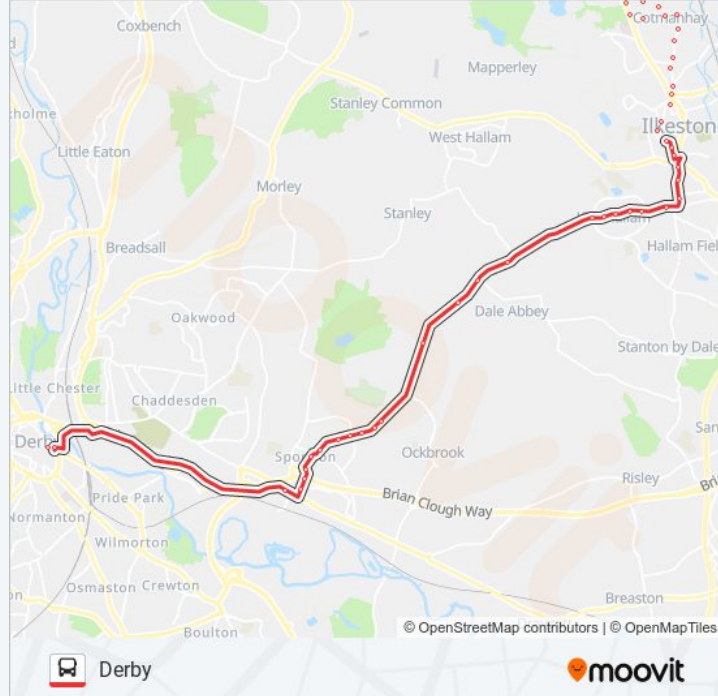

Vernon Street, Cotmanhay

Church Street, Cotmanhay

Devonshire Close, Cotmanhay

Langley Avenue, Cotmanhay

Millersdale Avenue, Cotmanhay

**Direction: Derby**

62 stops

[VIEW LINE SCHEDULE](#)

Lower Stanton Road, Ilkeston

The Spinney, Kirk Hallam

St Norbert Drive East, Kirk Hallam

Welbeck Avenue, Kirk Hallam

Goole Avenue Footpath, Kirk Hallam

Texaco Garage, Kirk Hallam

Cat And Fiddle, Kirk Hallam

### Direction: Ilkeston

24 stops

[VIEW LINE SCHEDULE](#)

Morledge, Derby

Gascoigne Drive, Spondon

Sitwell Street, Spondon

White Swan, Spondon

Glendale Drive, Spondon