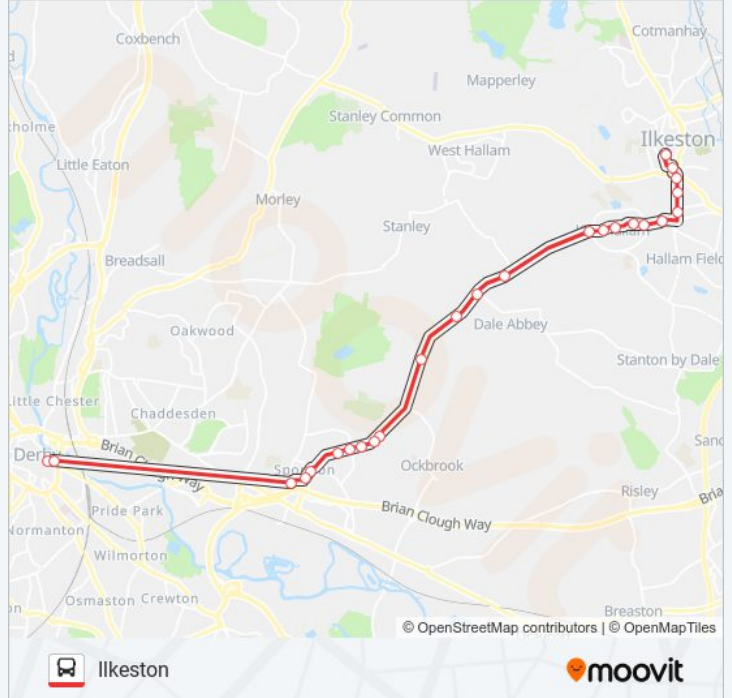

Vernon Street, Cotmanhay

Church Street, Cotmanhay

Devonshire Close, Cotmanhay

Langley Avenue, Cotmanhay

Millersdale Avenue, Cotmanhay

**Direction: Derby**

62 stops

[VIEW LINE SCHEDULE](#)

Goole Avenue Footpath, Kirk Hallam

Welbeck Avenue, Kirk Hallam

St Norbert Drive East, Kirk Hallam

The Spinney, Kirk Hallam

Lower Stanton Road, Ilkeston

Cemetery, Ilkeston

The General Havelock, Ilkeston

Health Centre, Ilkeston

Market Place, Ilkeston

**Direction: Langley Mill**

58 stops

[VIEW LINE SCHEDULE](#)

Bus Station, Derby

Gascoigne Drive, Spondon

Sitwell Street, Spondon

White Swan, Spondon