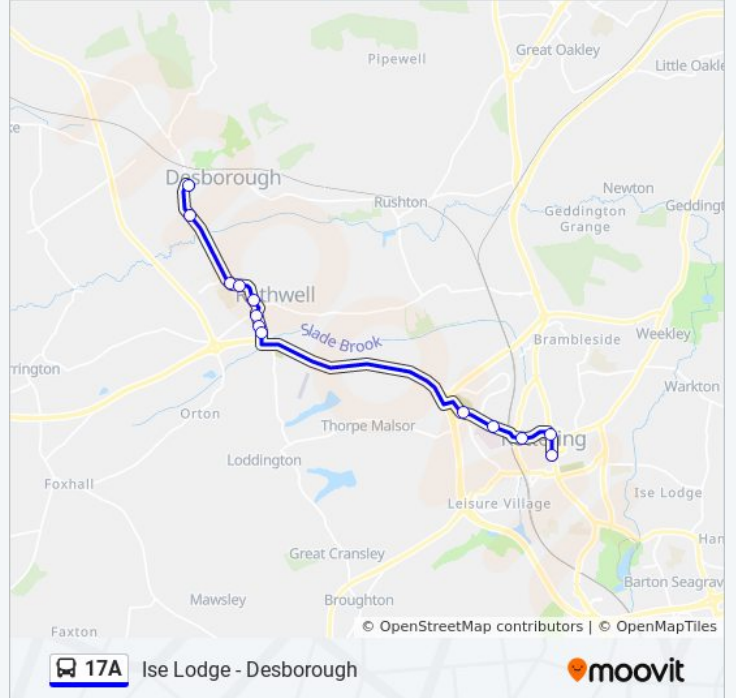

Use the Moovit App to find the closest 17A bus station near you and find out when is the next 17A bus arriving.

Direction: Desborough

13 stops

[VIEW LINE SCHEDULE](#)

- Bus Interchange, Kettering
- Newland Centre, Kettering
- Railway View, Kettering
- Hospital, Kettering
- Gipsy Lane, Kettering
- Jubilee Street, Rothwell
- Gordon Street, Rothwell
- War Memorial, Rothwell
- The Maltings, Rothwell
- Cricket Ground, Rothwell
- Medical Centre, Rothwell
- Brooke Close, Desborough
- Station Road, Desborough

17A bus Time Schedule

Desborough Route Timetable:

Sunday	8:43 AM - 7:43 PM
Monday	7:10 PM - 10:40 PM
Tuesday	7:10 PM - 10:40 PM
Wednesday	7:10 PM - 10:40 PM
Thursday	7:10 PM - 10:40 PM
Friday	7:10 PM - 10:40 PM
Saturday	7:10 PM - 10:40 PM

17A bus Info

Direction: Desborough

Stops: 13

Trip Duration: 17 min

Line Summary:

Direction: Kettering

38 stops

[VIEW LINE SCHEDULE](#)

- Station Road, Desborough
- Paddock Lane, Desborough
- Breakleys Road, Desborough
- 1 Ise Vale Ave, Desborough
- 41 Ise Vale Ave, Desborough
- Chestnut Drive, Desborough
- Red Wood Close, Desborough
- Cemetery, Desborough
- Mayfield Road, Desborough
- Union Street, Desborough
- Queen Street, Desborough
- Buttercup Road, Desborough
- Foxglove Road, Desborough
- Rowan Close, Desborough
- 42 To 48 Ironwood Avenue, Desborough
- Ironwood Avenue, Desborough
- Harrington Road, Desborough
- Sports Ground, Desborough