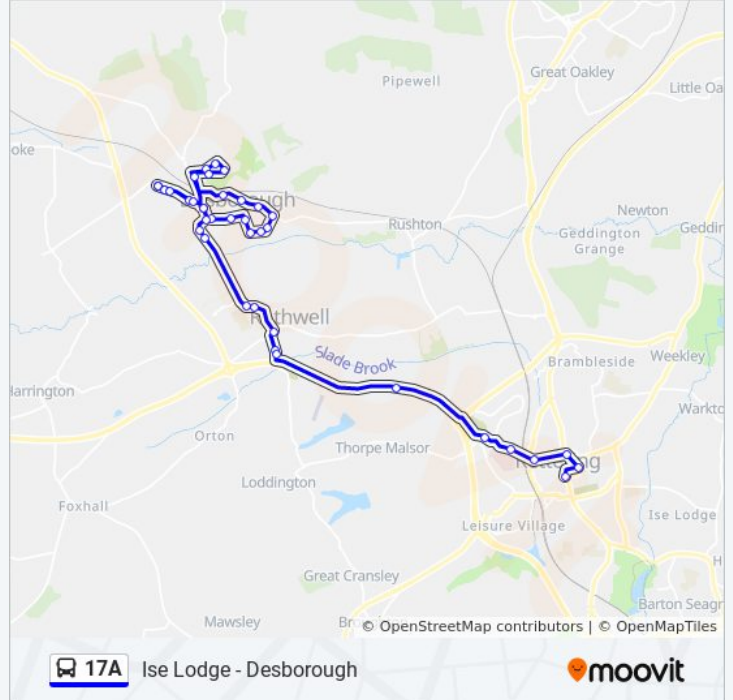

Ash Grove, Desborough

Ash Grove, Desborough

Sports Ground, Desborough

Harrington Road, Desborough

Station Road, Desborough

Paddock Lane, Desborough

Federation Avenue, Desborough

Brooke Close, Desborough

Medical Centre, Rothwell

Cricket Ground, Rothwell

War Memorial, Rothwell

Gordon Street, Rothwell

Jubilee Street, Rothwell

The Woodlands Hospital, Kettering

Gipsy Lane, Kettering

Hospital, Kettering

Railway View, Kettering

Newland Centre, Kettering

School Lane, Kettering

Bus Interchange, Kettering

17A bus time schedules and route maps are available in an offline PDF at moovitapp.com. Use the [Moovit App](#) to see live bus times, train schedule or subway schedule, and step-by-step directions for all public transit in East Midlands.

[About Moovit](#) · [MaaS Solutions](#) · [Supported Countries](#) · [Mooviter Community](#)

© 2024 Moovit - All Rights Reserved

Check Live Arrival Times