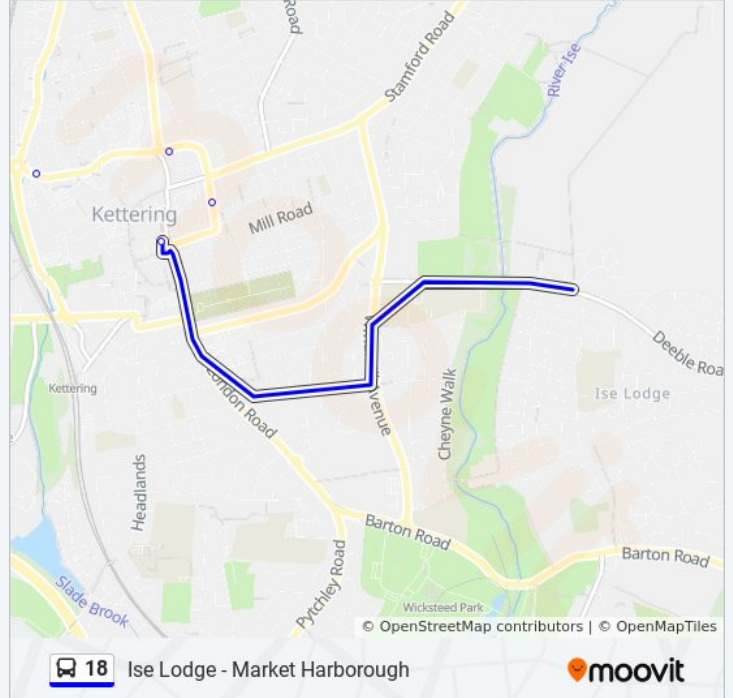

Breakleys Road, Desborough

1 Ise Vale Ave, Desborough

41 Ise Vale Ave, Desborough

Chestnut Drive, Desborough

Red Wood Close, Desborough

Cemetery, Desborough

18 bus Time Schedule

Kettering Route Timetable:

Sunday	Not Operational
Monday	5:11 AM - 7:49 PM
Tuesday	5:11 AM - 7:49 PM
Wednesday	5:11 AM - 7:49 PM
Thursday	5:11 AM - 7:49 PM
Friday	5:11 AM - 6:49 PM
Saturday	5:11 AM - 6:49 PM

18 bus Info

Direction: Kettering

Stops: 46

Trip Duration: 42 min

Line Summary:

- Mayfield Road, Desborough
- Union Street, Desborough
- Queen Street, Desborough
- Buttercup Road, Desborough
- Foxglove Road, Desborough
- Rowan Close, Desborough
- 42 To 48 Ironwood Avenue, Desborough
- Ash Grove, Desborough
- Station Road, Desborough
- Paddock Lane, Desborough
- Federation Avenue, Desborough
- Brooke Close, Desborough
- Medical Centre, Rothwell
- Cricket Ground, Rothwell
- Market Hill, Rothwell
- Library, Rothwell
- Cook Close, Rothwell
- Stanley Street, Rothwell
- Market Hill, Rothwell
- War Memorial, Rothwell
- Gordon Street, Rothwell
- Jubilee Street, Rothwell
- Gipsy Lane, Kettering
- Hospital, Kettering
- Railway View, Kettering
- Newland Centre, Kettering
- School Lane, Kettering
- Bus Interchange, Kettering

Tuesday	6:05 AM - 6:49 PM
Wednesday	6:05 AM - 6:49 PM
Thursday	6:05 AM - 6:49 PM
Friday	6:05 AM - 5:49 PM
Saturday	6:05 AM - 5:49 PM

18 bus Info

Direction: Market Harborough

Stops: 35

Trip Duration: 46 min