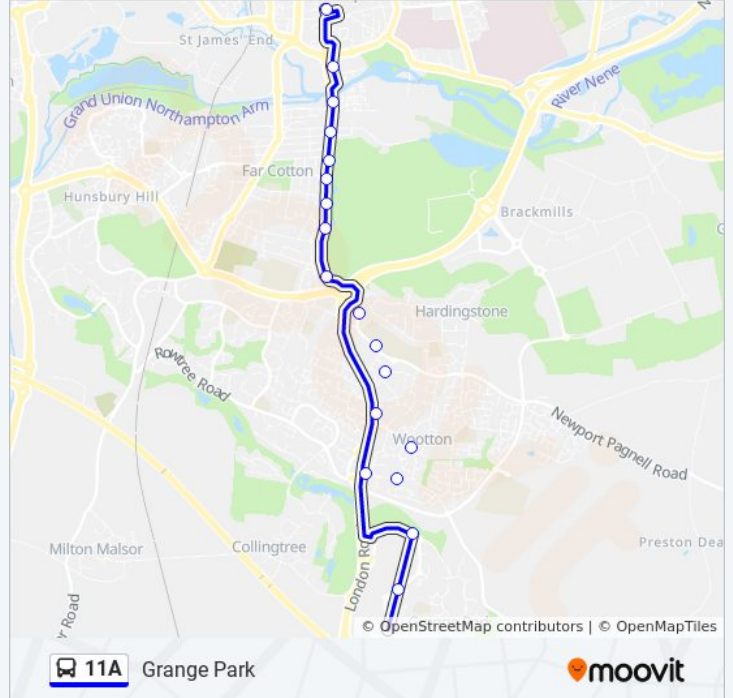

Direction: Grange Park

18 stops

[VIEW LINE SCHEDULE](#)

Northampton Bus Interchange, Northampton

Navigation Row, Far Cotton

Old Towcester Road, Far Cotton

Southfield Avenue, Far Cotton

Delapre Crescent, Delapre

Forest Road, Delapre

Queen Eleanor Road, Delapre

Gloucester Avenue, Delapre

London Road, Delapre

Seymour House, Hardingstone

Waitrose, Hardingstone

Battalion Drive, Wootton

High Street, Wootton

Church Hill, Wootton

28 Berry Lane, Wootton

Langford Drive, Wootton

Saxon Avenue Roundabout, Grange Park

Georges Drive, Grange Park

11A bus Time Schedule

Grange Park Route Timetable:

Sunday	5:08 AM - 9:51 PM
Monday	5:11 AM - 9:51 PM
Tuesday	5:11 AM - 9:51 PM
Wednesday	5:11 AM - 9:51 PM
Thursday	5:11 AM - 9:51 PM
Friday	5:11 AM - 9:51 PM
Saturday	5:11 AM - 9:51 PM

11A bus Info

Direction: Grange Park

Stops: 18

Trip Duration: 20 min

Line Summary:

Direction: Northampton

27 stops

[VIEW LINE SCHEDULE](#)