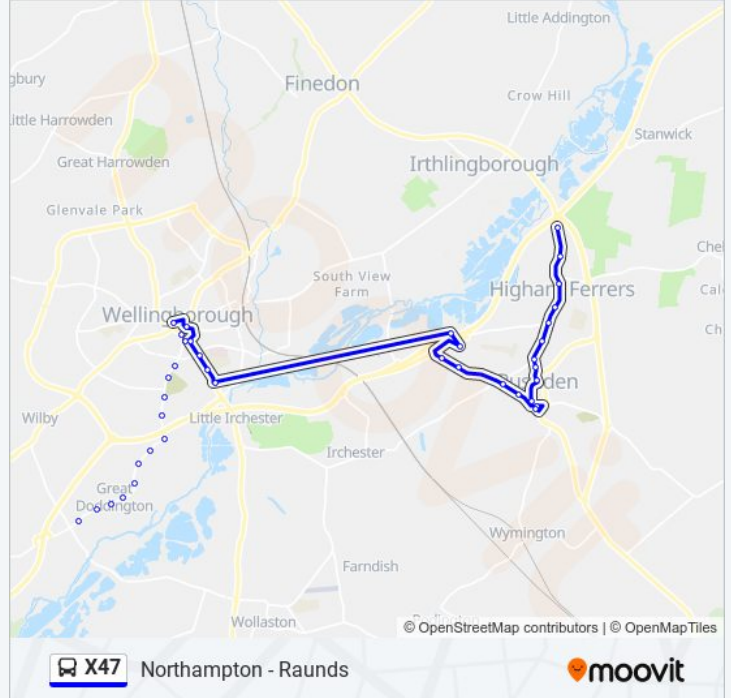

### X47 bus Info

**Direction:** Higham Ferrers

**Stops:** 60

**Trip Duration:** 37 min

**Line Summary:**

St Crispin Road, Earls Barton  
Glenfield Drive, Great Doddington  
John Gray Road, Great Doddington  
Wilby Lane, Great Doddington  
Doctors Lane, Great Doddington  
Top Farm Lane, Great Doddington  
The Ridge, Great Doddington  
The Ridge, Great Doddington  
Hmp Five Wells, Wellingborough  
John Lea Way, Wellingborough  
James Road, Wellingborough  
Abbey Road, Wellingborough  
Wrenn School, Wellingborough  
Swanspool House, Wellingborough  
Sheep St, Wellingborough  
Church Street Interchange, Wellingborough  
Post Office, Wellingborough  
Castle Way, Wellingborough  
Broadway, Wellingborough  
Denington Road, Wellingborough  
The Dog & Duck Ph, Wellingborough  
Rushden Lakes, Rushden  
Waitrose, Rushden  
White Arches Caravans, Rushden  
Saxonlea Close, Rushden  
Oakley Arms Ph, Rushden  
Adnitt Road, Rushden  
Salvation Army Citadel, Rushden  
Skinners Hill Layby, Rushden  
Barwick House, Rushden  
Station Road, Rushden  
Asda, Rushden  
Hayway, Rushden

Kilburn Place, Rushden

Northampton Road, Higham Ferrers

Wharf Road, Higham Ferrers

Cemetery Lane, Higham Ferrers

Simpson Avenue, Higham Ferrers

A45 Roundabout, Higham Ferrers

**Direction: Northampton**

74 stops

[VIEW LINE SCHEDULE](#)

Bus Shelter, Raunds

Poplars Close, Raunds

Twyford Avenue, Raunds

Asda, Raunds

Football Club, Raunds

Mallows Drive, Raunds

Enterprise Road, Raunds