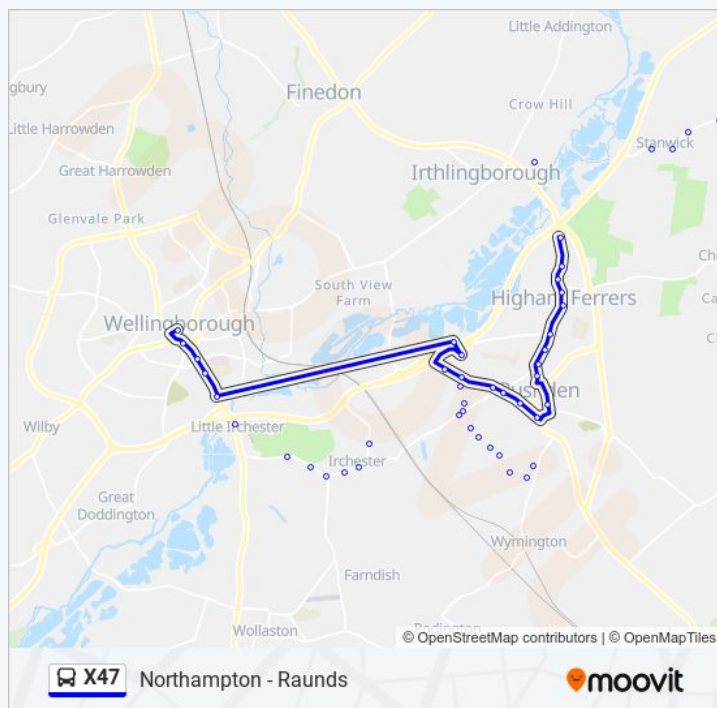

Highfield Road, Rushden

Westfield Avenue, Rushden

Friday

05:41 - 22:13

Saturday

05:41 - 21:04

### X47 bus Info

**Direction:** Wellingborough

**Stops:** 54

**Trip Duration:** 37 min

**Line Summary:**

St Marks Close, Rushden

Foxwood Close, Rushden

Keats Way, Rushden