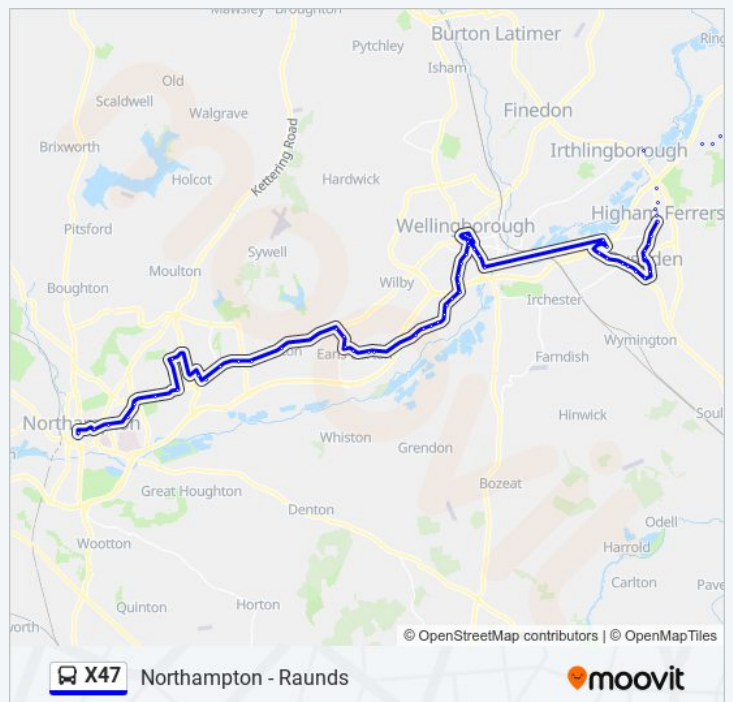

Kilburn Place, Rushden

Northampton Road, Higham Ferrers

Wharf Road, Higham Ferrers

Cemetery Lane, Higham Ferrers

Simpson Avenue, Higham Ferrers

A45 Roundabout, Higham Ferrers

**Direction: Northampton**

74 stops

**X47 bus Info**

**Direction:** Northampton

**Stops:** 74

**Trip Duration:** 119 min

**Line Summary:**

Kilburn Place, Rushden

Hayway, Rushden

Asda, Rushden