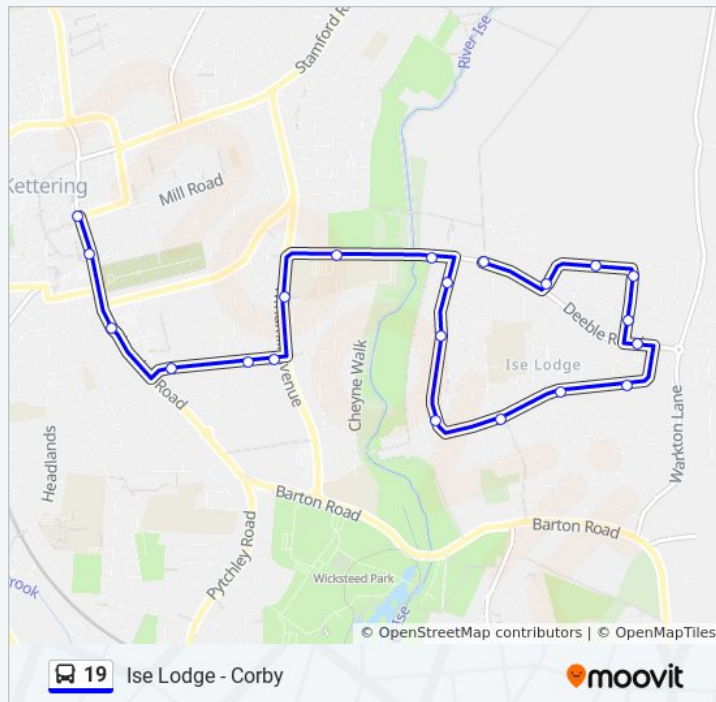

19 bus Info

Direction: Corby

Stops: 44

Trip Duration: 54 min

Line Summary:

Chestnut Drive, Desborough
 Red Wood Close, Desborough
 Watermill Close, Desborough
 16 Desborough Road, Rushton
 1 Desborough Road, Rushton
 Thornhill Arms Ph, Rushton
 Catalent, Great Oakley
 Hoppet Close, Great Oakley
 Lower Pastures, Great Oakley
 Briery Close, Great Oakley
 Long Close, Great Oakley
 Barth Close, Great Oakley
 Morrisons, Oakley Vale
 Dumble Close, Oakley Vale
 Charter Court, Oakley Vale
 Waver Close, Oakley Vale
 Bankside, Oakley Vale
 Adult Learning Centre, Hazel Leys
 Lyveden Way, Hazel Leys
 Cecil Drive, Hazel Leys
 Elizabeth Street, Corby
 George Street, Corby

Direction: Kettering

21 stops

[VIEW LINE SCHEDULE](#)

Churchill Way, Kettering
 St David's Close, Kettering
 St Christopher's Close, Kettering
 42 St Stephens Road, Kettering
 The Leather Craftsman Ph, Kettering
 St Stephens Road, Kettering
 St Lukes Close, Kettering

Carisbrooke Close, Kettering
 Gleneagles Close, Kettering
 Kylesku Crescent, Kettering
 French Drive, Kettering
 Wavel Close, Kettering
 St Johns Road, Kettering
 Science Academy, Kettering
 Oak Road, Kettering
 Hillcrest Avenue, Kettering
 Linden Avenue, Kettering
 Sunley Court, Kettering
 St Mary's Hospital, Kettering
 Police Station, Kettering
 Bus Interchange, Kettering

19 bus Info

Direction: Kettering
Stops: 21
Trip Duration: 18 min
Line Summary:

Direction: Kettering

40 stops

[VIEW LINE SCHEDULE](#)

George Street, Corby
 Cecil Drive, Hazel Leys
 Adult Learning Centre, Hazel Leys
 Bankside, Oakley Vale
 Waver Close, Oakley Vale
 Charter Court, Oakley Vale
 Dumble Close, Oakley Vale
 Butland Road, Oakley Vale
 Morrisons, Oakley Vale
 Barth Close, Great Oakley
 Long Close, Great Oakley
 Briery Close, Great Oakley
 Little Meadow, Great Oakley
 Lower Pastures, Great Oakley