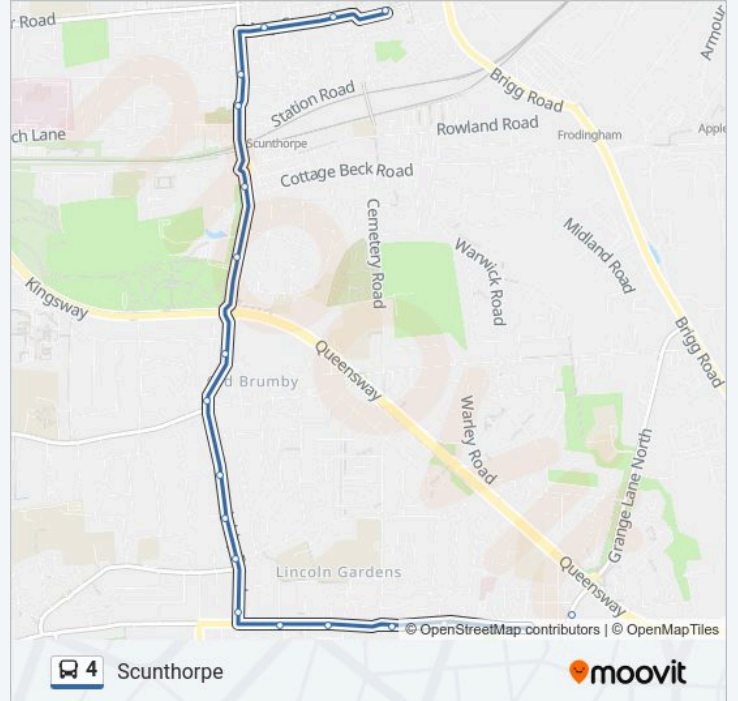

Line Summary:

Direction: Ashby

17 stops

[VIEW LINE SCHEDULE](#)

- Bus Station, Scunthorpe
- Frances Street, Scunthorpe
- Laneham Street, Scunthorpe
- Shops, Scunthorpe
- Museum, Scunthorpe
- Cottage Beck Road, Scunthorpe
- The Pods, Scunthorpe
- Lloyds Avenue, Scunthorpe
- Brumby Corner, Old Brumby
- Hopkins Avenue, Scunthorpe
- Priory Hotel, Ashby
- Local Link, Ashby Turn
- Broadway, Ashby
- Market, Ashby
- Wesley Church, Ashby
- Sunshine Hall, Ashby
- Hornsby Depot, Ashby

Carvers Fish Shop, Ashby

Ashby Turn

Priory Hotel, Ashby

Ashby Road Surgery, Scunthorpe

Hopkins Avenue, Scunthorpe

Brumby Corner, Old Brumby

Lloyds Avenue, Scunthorpe

The Pods, Scunthorpe

Cottage Beck Road, Scunthorpe

Museum, Scunthorpe

Cliff Gardens, Scunthorpe

Dunstall Street, Scunthorpe

Mary Street Car Park, Scunthorpe

Bus Station, Scunthorpe

4 bus time schedules and route maps are available in an offline PDF at moovitapp.com. Use the Moovit App to see live bus times, train schedule or subway schedule, and step-by-step directions for all public transit in East Midlands.

© 2024 Moovit - All Rights Reserved