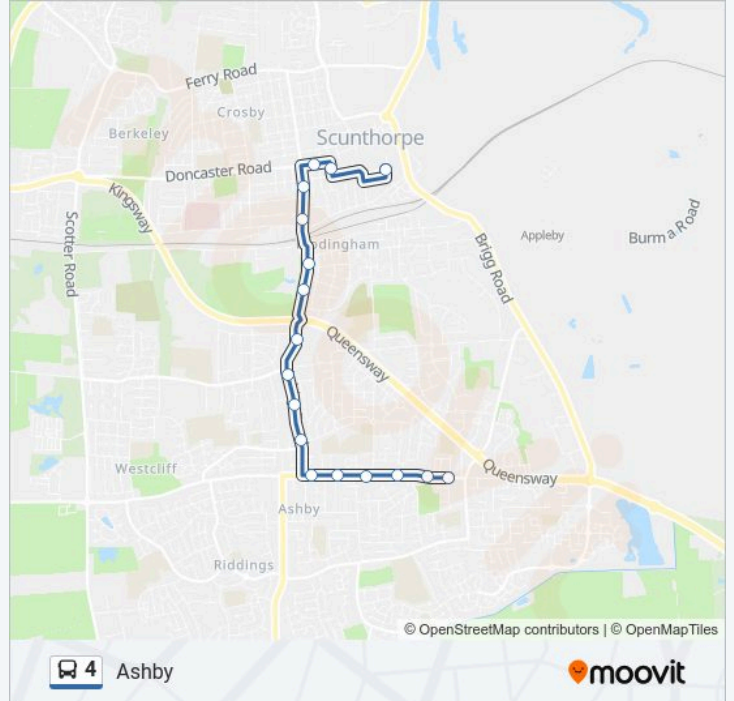

Use the Moovit App to find the closest 4 bus station near you and find out when is the next 4 bus arriving.

Direction: Ashby

15 stops

[VIEW LINE SCHEDULE](#)

White Horse, Brigg
Brocklesby Court, Brigg
Falcon Way, Brigg
Silversides Lane, Silversides
Arties Mill, Castlethorpe
Common Road, Wressle
Catherine Grove, Broughton
Red Lion, Broughton
Town Hall, Broughton
George Street, Broughton
George Street, Broughton
Forest Pines Hotel, Briggate Lodge
Morrisons, Lakeside
Ville Road, Ashby
Hornsby Depot, Ashby

Line Summary:

Direction: Ashby

17 stops

[VIEW LINE SCHEDULE](#)

- Bus Station, Scunthorpe
- Frances Street, Scunthorpe
- Laneham Street, Scunthorpe
- Shops, Scunthorpe
- Museum, Scunthorpe
- Cottage Beck Road, Scunthorpe
- The Pods, Scunthorpe
- Lloyds Avenue, Scunthorpe
- Brumby Corner, Old Brumby
- Hopkins Avenue, Scunthorpe
- Priory Hotel, Ashby
- Local Link, Ashby Turn
- Broadway, Ashby
- Market, Ashby
- Wesley Church, Ashby
- Sunshine Hall, Ashby
- Hornsby Depot, Ashby

Line Summary:

Direction: Brigg

41 stops

[VIEW LINE SCHEDULE](#)

- Bus Station, Scunthorpe
- Frances Street, Scunthorpe
- Laneham Street, Scunthorpe
- Shops, Scunthorpe
- Museum, Scunthorpe
- Cottage Beck Road, Scunthorpe
- The Pods, Scunthorpe
- Lloyds Avenue, Scunthorpe
- Brumby Corner, Old Brumby
- Hopkins Avenue, Scunthorpe
- Priory Hotel, Ashby
- Local Link, Ashby Turn
- Broadway, Ashby
- High Street, Ashby
- Churchfield Road, Ashby
- Bottesford Road, Ashby
- Bottesford Lane, Bottesford
- Copper Beech Walk, Bottesford

Direction: Brigg

Stops: 41

Trip Duration: 47 min

Line Summary:

Timberland, Bottesford

Cherry Mount, Bottesford

Clematis Way, Bottesford

Pinewood Close, Bottesford