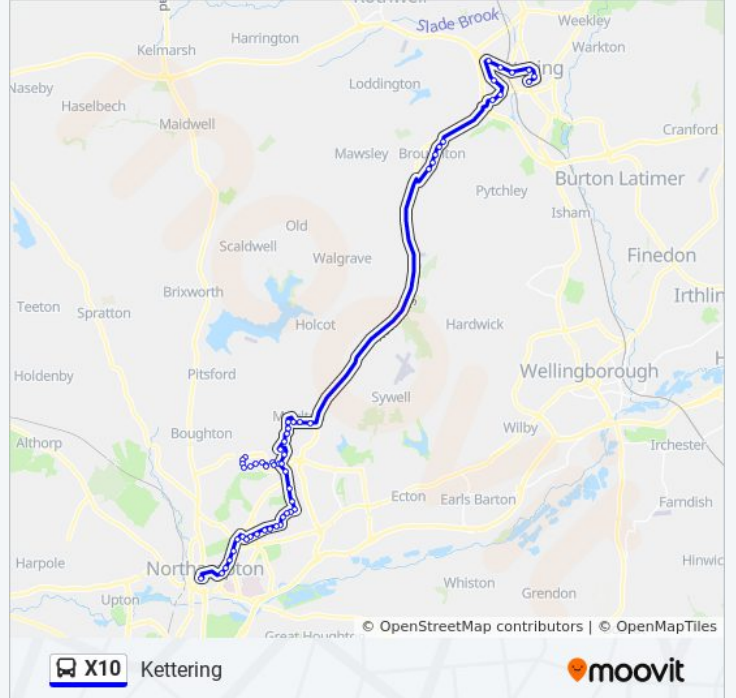

### X10 bus Info

**Direction:** Kettering

**Stops:** 57

**Trip Duration:** 61 min

**Line Summary:**

Clayfield Close, Moulton Park  
Pondwood Close, Moulton Park  
Red House Road, Moulton Park  
Science Park, Moulton Park  
Regal Close, Moulton Park  
Nationwide, Moulton Park  
Welton House, Moulton Park  
Mansion Close, Moulton Park  
Esselte, Moulton Park  
Pondwood Close, Moulton Park  
Clayfield Close, Moulton Park  
Underbank Road, Moulton Leys  
Playing Fields, Moulton Leys  
Manning Court, Moulton Leys  
Ryland Road, Moulton  
Fuller Road, Moulton  
Surgery, Moulton  
Parade Bank, Moulton  
2 Chater Street, Moulton  
Overstone Road, Moulton  
Wantage Close, Moulton  
Donaldson Avenue, Broughton  
Red Lion Ph, Broughton  
Recreation Ground, Broughton  
Gate Lane, Little Cransley  
Grange Road, Little Cransley  
Lake Avenue, Kettering  
Hall Lane, Kettering  
Gipsy Lane, Kettering  
Gipsy Lane, Kettering  
Hospital, Kettering  
Railway View, Kettering  
Newland Centre, Kettering

School Lane, Kettering

Bus Interchange, Kettering

**Direction: Northampton**

56 stops

[VIEW LINE SCHEDULE](#)

Bus Interchange, Kettering

Newland Centre, Kettering

Railway View, Kettering

Hospital, Kettering

Gipsy Lane, Kettering

Gipsy Lane, Kettering

Hall Lane, Kettering

Lake Avenue, Kettering

Grange Road, Little Cransley

Gate Lane, Little Cransley

Recreation Ground, Broughton

**X10 bus Info**

**Direction:** Northampton

**Stops:** 56

**Trip Duration:** 64 min

**Line Summary:**

Red House Road, Moulton Park

Science Park, Moulton Park

Regal Close, Moulton Park