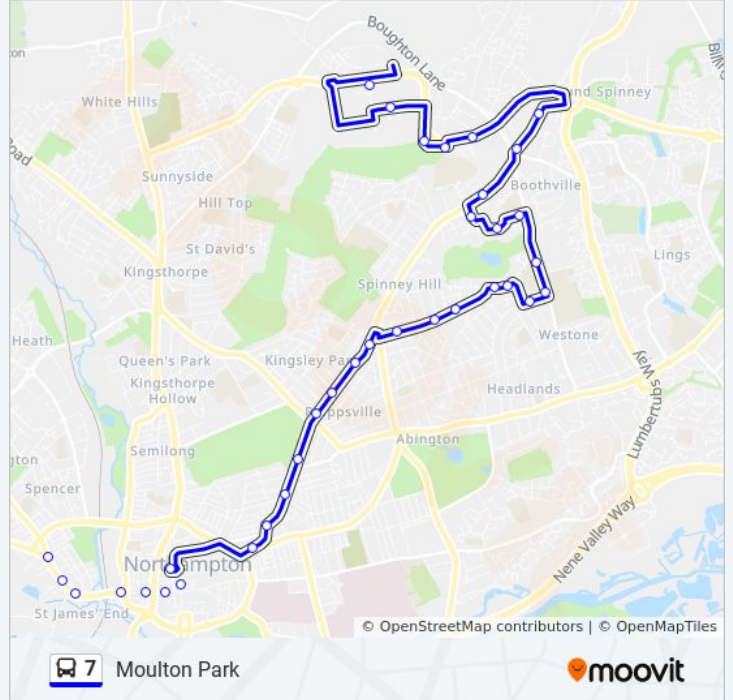

**Direction: Moulton Park**  
 35 stops  
[VIEW LINE SCHEDULE](#)

**7 bus Time Schedule**  
 Moulton Park Route Timetable:

Sunday	2:55 AM - 10:56 PM
Monday	2:55 AM - 11:03 PM
Tuesday	2:55 AM - 11:03 PM
Wednesday	2:55 AM - 11:03 PM
Thursday	2:55 AM - 11:03 PM
Friday	2:55 AM - 11:03 PM
Saturday	2:55 AM - 11:03 PM

**7 bus Info**  
**Direction:** Moulton Park  
**Stops:** 35  
**Trip Duration:** 36 min  
**Line Summary:**

- Natwest Bank, St James End
- Bus Depot, St James End
- Byfield Road, St James End
- Rail Station Approach Road, Northampton
- Sol Central, Northampton
- St Peters Walk, Northampton
- Northampton Bus Interchange, Northampton
- Northampton Bus Interchange, Northampton
- Abington Square, Northampton
- Grove Road, Kingsley Park
- Clare Street, Kingsley Park
- Racecourse Pavillion, Kingsley Park
- White Elephant Ph, Kingsley Park
- Co-Op, Kingsley Park
- Raeburn Road, Kingsley Park
- Tudor Road, Kingsley Park
- Addison Road, Spinney Hill
- Mayfield Road, Eastfield Park
- Eastfield School, Eastfield Park
- Broadmead Avenue, Eastfield Park
- Rydal Mount, Eastfield Park
- Baptist Chapel, Headlands

The Headlands, Headlands  
 St Gregory's Primary School, Boothville  
 Lanercost Walk, Boothville  
 Kirkstone Walk, Boothville  
 Eden Close, Boothville  
 Lorraine Drive, Spinney Hill  
 Lumbertubs Lane, Boothville  
 Booth Rise, Boothville  
 Footpath To Brad Street, Moulton Park  
 Howards Way, Moulton Park  
 Talavera Way, Moulton Park  
 Royal Pavilion, Moulton Park  
 Mansion Close, Moulton Park