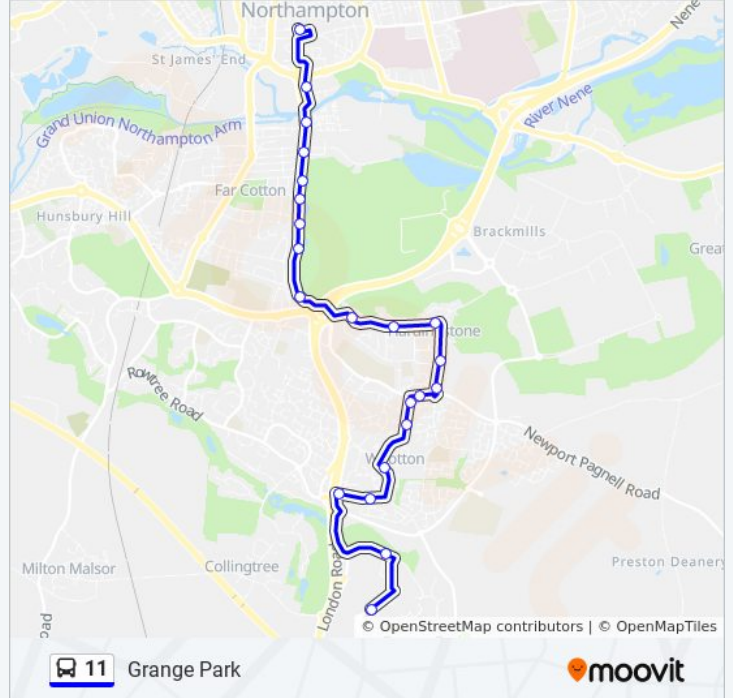

Direction: Northampton

31 stops

[VIEW LINE SCHEDULE](#)

- Georges Drive, Grange Park
- Lake, Grange Park
- Lake, Grange Park
- Home Close, Grange Park
- The Ridings, Grange Park
- Play Area, Grange Park
- Great Ground Walk, Grange Park
- The Green, Grange Park
- Kings Close, Grange Park
- Village Centre, Grange Park
- Saxon Avenue Roundabout, Grange Park
- Langford Drive, Wootton
- 28 Berry Lane, Wootton
- Church Hill, Wootton
- New Road, Wootton
- Edwardian Close, Wootton
- Water Lane, Hardington
- Hardy Drive, Hardington

11 bus Time Schedule

Northampton Route Timetable:

Sunday	9:30 AM - 7:30 PM
Monday	6:28 AM - 7:41 PM
Tuesday	6:28 AM - 7:41 PM
Wednesday	6:28 AM - 7:41 PM
Thursday	6:28 AM - 7:41 PM
Friday	6:27 AM - 7:41 PM
Saturday	6:27 AM - 7:41 PM

11 bus Info

Direction: Northampton

Stops: 31

Trip Duration: 32 min

Line Summary: