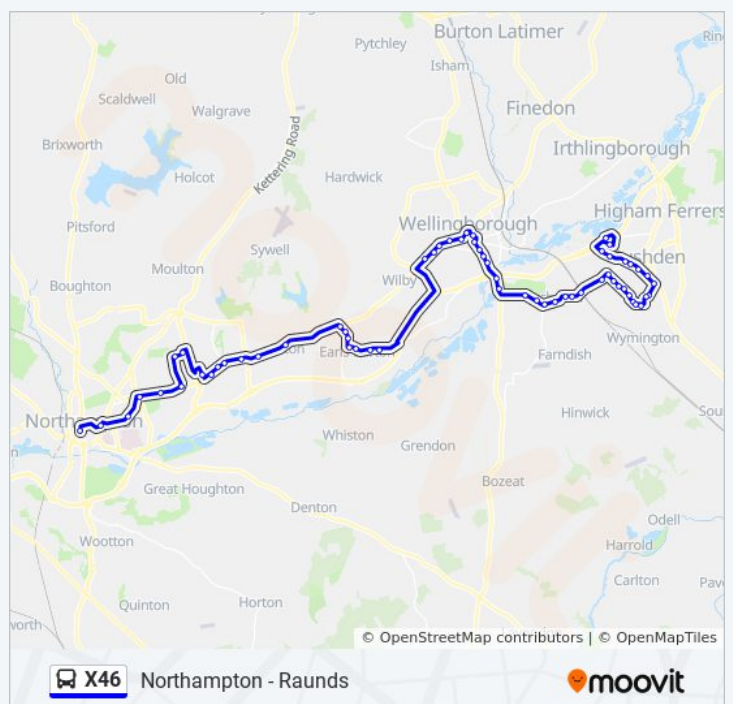

Elizabeth Way, Earls Barton

West Way, Earls Barton

Northampton Road, Earls Barton

The Old Swan Ph, Earls Barton

Clarke Court, Earls Barton

St Crispin Road, Earls Barton

Wilbye Grange, Wellingborough

Northampton Road, Wellingborough

X46 bus Info

Direction: Rushden

Stops: 61

Trip Duration: 92 min

Line Summary:

Weavers Road, Wellingborough

Northampton Road, Wellingborough

Morrisons, Wellingborough