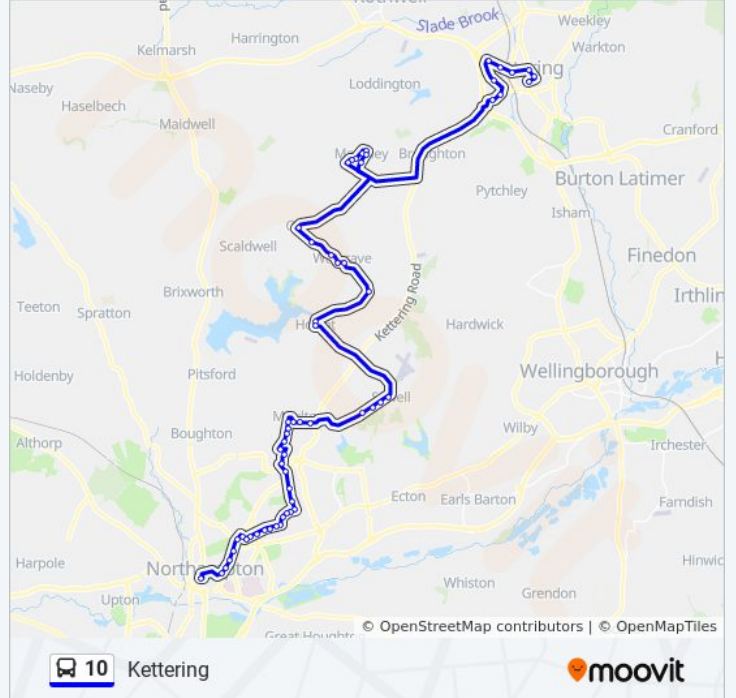

### 10 bus Info

**Direction:** Kettering

**Stops:** 59

**Trip Duration:** 86 min

**Line Summary:**

Playing Fields, Moulton Leys  
Manning Court, Moulton Leys  
Ryland Road, Moulton  
Fuller Road, Moulton  
Surgery, Moulton  
Parade Bank, Moulton  
2 Chater Street, Moulton  
Overstone Road, Moulton  
Wantage Close, Moulton  
Post Office, Overstone  
Pumping Station, Sywell  
Primary School, Sywell  
The Horseshoe Ph, Sywell  
Farm Close, Holcot  
White Swan Ph, Holcot  
Bus Shelter, Hannington  
War Memorial, Walgrave  
Crossroads, Walgrave  
Townsend Road, Walgrave  
Cherry Hill, Old  
The White Horse Ph, Old  
Loddington Way, Mawsley  
Barnwell Court, Mawsley  
Surgery, Mawsley  
Cowslip Hill, Mawsley  
School Road, Mawsley  
Birch Spinney, Mawsley  
Old Gorse Way, Mawsley  
Lake Avenue, Kettering  
Hall Lane, Kettering  
Gipsy Lane, Kettering  
Gipsy Lane, Kettering  
Hospital, Kettering

Railway View, Kettering

Newland Centre, Kettering

School Lane, Kettering

Bus Interchange, Kettering

### Direction: Mawsley

10 stops

[VIEW LINE SCHEDULE](#)

Bus Interchange, Kettering

Newland Centre, Kettering

Railway View, Kettering

Hospital, Kettering

Gipsy Lane, Kettering

### Direction: Northampton

67 stops