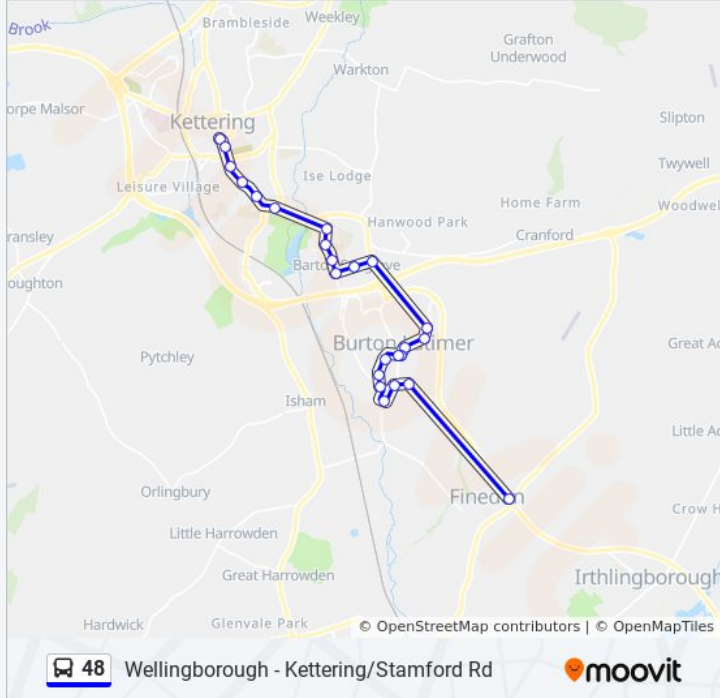

Use the Moovit App to find the closest 48 bus station near you and find out when is the next 48 bus arriving.

Direction: Finedon

25 stops

[VIEW LINE SCHEDULE](#)

- Bus Interchange, Kettering
- Police Station, Kettering
- St Mary's Hospital, Kettering
- Roundhill Road, Kettering
- Woodcroft Scout Centre, Kettering
- Wicksteed Park, Kettering
- Castle Way, Barton Seagrave
- St Botolph's Road, Barton Seagrave
- Polwell Lane, Barton Seagrave
- Grosvenor Road, Barton Seagrave
- Cottersmore Avenue, Barton Seagrave
- Barton Road, Barton Seagrave
- Bird Street, Burton Latimer
- Wold Road, Burton Latimer
- Meeting Lane, Burton Latimer
- Churchill Way, Burton Latimer
- Orbit Mews, Burton Latimer
- Langley Court, Burton Latimer
- Finedon Street, Burton Latimer
- Eady Road, Burton Latimer
- 1 Hillcrest Avenue, Burton Latimer

Trip Duration: 27 min

Line Summary:

Westley Close, Burton Latimer
Whitney Road, Burton Latimer
Brooks Close, Burton Latimer
High Street, Finedon

Direction: Kettering

45 stops

[VIEW LINE SCHEDULE](#)

Church Street Interchange, Wellingborough

Church Street Interchange, Wellingborough

Post Office, Wellingborough

Nursing Home, Wellingborough

Elsden Road, Wellingborough

Dryden Road, Wellingborough

Whitworth Road, Wellingborough

Leys Road, Wellingborough

Paling Close, Wellingborough

Eastfield Road, Wellingborough

Hillside Road, Wellingborough

The Locomotive Ph, Wellingborough

Roundhouse Way, Wellingborough

Driver Way, Wellingborough

Irthlingborough Road, Wellingborough