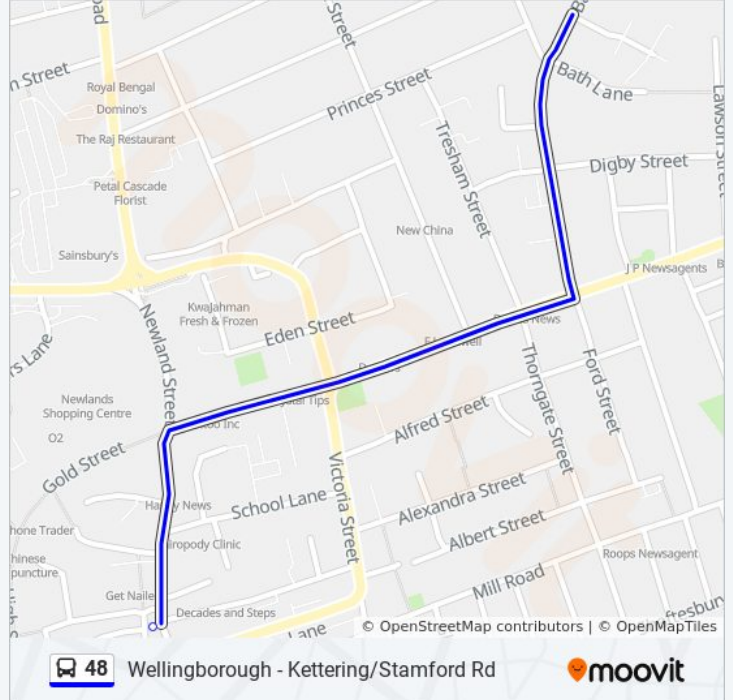

Trip Duration: 27 min

Line Summary:

Westley Close, Burton Latimer
Whitney Road, Burton Latimer
Brooks Close, Burton Latimer
High Street, Finedon

Direction: Kettering

45 stops

[VIEW LINE SCHEDULE](#)

Church Street Interchange, Wellingborough

Paling Close, Wellingborough

Eastfield Road, Wellingborough

Hillside Road, Wellingborough

The Locomotive Ph, Wellingborough

Roundhouse Way, Wellingborough

Driver Way, Wellingborough

Irthlingborough Road, Wellingborough

48 bus Info

Direction: Kettering

Stops: 45

Trip Duration: 51 min

Line Summary:

- Holbush Way, Irthlingborough
- Huxlow School, Irthlingborough
- Dolben Arms Ph, Finedon
- High Street, Finedon
- Brooks Close, Burton Latimer
- 1 Hillcrest Avenue, Burton Latimer
- Finedon Street, Burton Latimer
- Orbit Mews, Burton Latimer
- Meeting Lane, Burton Latimer
- Wold Road, Burton Latimer
- Bird Street, Burton Latimer
- Spinney Road, Burton Latimer
- Acorn Close, Barton Seagrave
- Barton Road, Barton Seagrave
- Cottersmore Avenue, Barton Seagrave
- Grosvenor Road, Barton Seagrave
- Polwell Lane, Barton Seagrave
- St Botolph's Road, Barton Seagrave
- Castle Way, Barton Seagrave
- Barton Seagrave Hall, Barton Seagrave
- Wicksteed Park, Kettering
- Netherfield Road, Kettering
- Woodcroft Scout Centre, Kettering
- Roundhill Road, Kettering
- St Mary's Hospital, Kettering
- Police Station, Kettering
- Bus Interchange, Kettering

48 bus Info

Direction: Wellingborough

Stops: 48

Trip Duration: 59 min

Line Summary:

Grosvenor Road, Barton Seagrave

Cottersmore Avenue, Barton Seagrave

Barton Road, Barton Seagrave