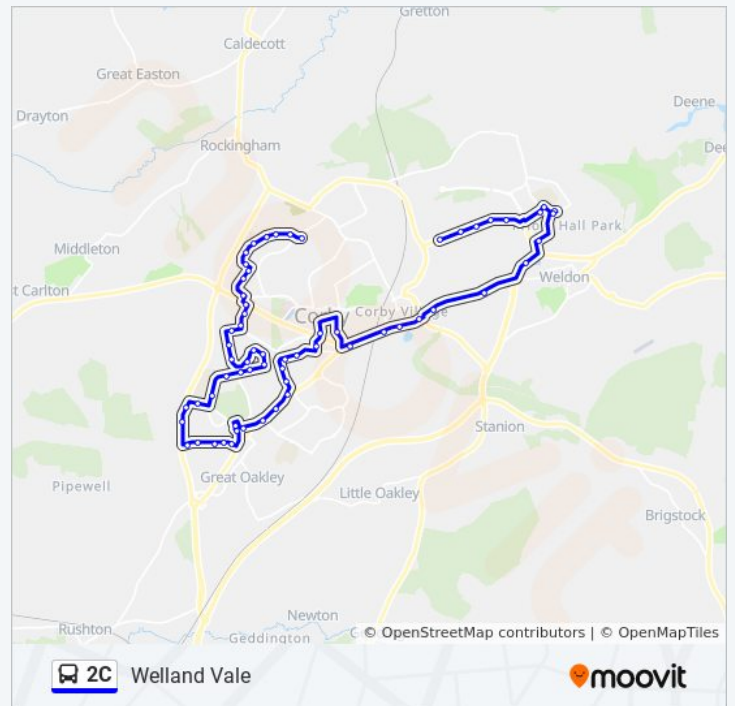

2C bus Info

Direction: Welland Vale

Stops: 62

Trip Duration: 51 min

Line Summary:

Footway To Cooks Road, Weldon Industry

Central Workshops, Weldon Industry

British Oxygen, Weldon Industry

Denmark Close, Danesholme

Kingswood School, Corby

Glyndebourne Gardens, Beanfield

Greenhill Rise, Kingswood

Eastbrook, Kingswood

York Road, Beanfield

Todmorden Close, Beanfield

Halifax Square, Beanfield