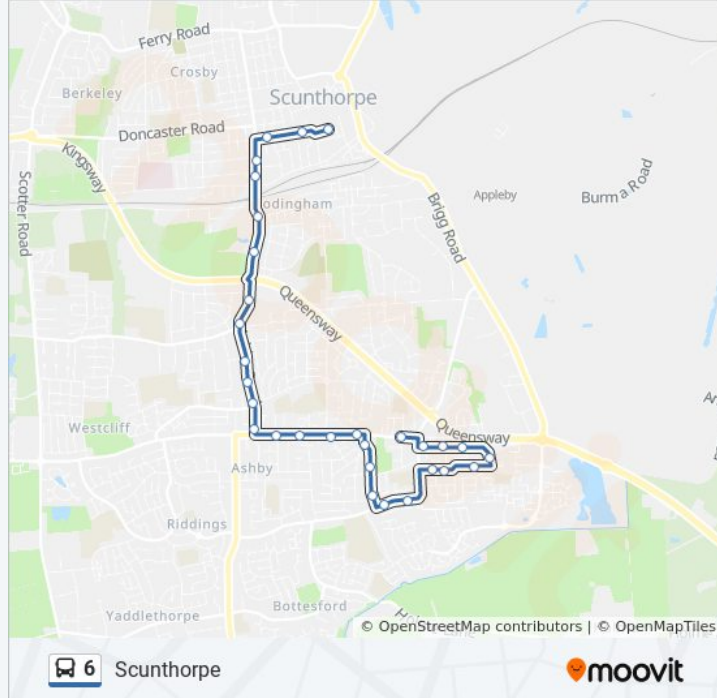

Priory Hotel, Ashby

Ashby Road Surgery, Scunthorpe

Hopkins Avenue, Scunthorpe

Brumby Corner, Old Brumby

Lloyds Avenue, Scunthorpe

The Pods, Scunthorpe

Cottage Beck Road, Scunthorpe

Museum, Scunthorpe

Cliff Gardens, Scunthorpe

Dunstall Street, Scunthorpe

Mary Street Car Park, Scunthorpe

Bus Station, Scunthorpe

6 bus time schedules and route maps are available in an offline PDF at moovitapp.com. Use the [Moovit App](#) to see live bus times, train schedule or subway schedule, and step-by-step directions for all public transit in East Midlands.

[About Moovit](#) • [MaaS Solutions](#) • [Supported Countries](#) • [Mooviter Community](#)

© 2024 Moovit - All Rights Reserved

Check Live Arrival Times