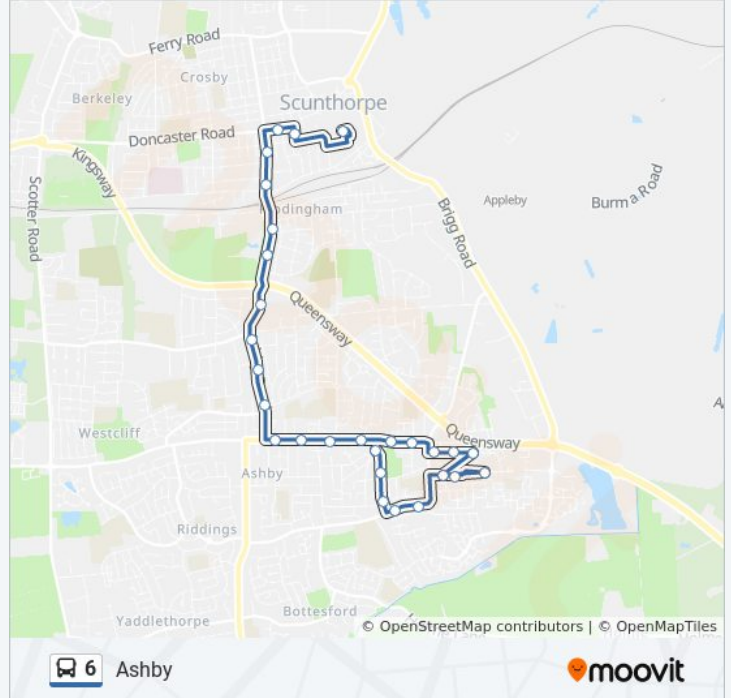

Direction: Ashby

29 stops

[VIEW LINE SCHEDULE](#)

- Bus Station, Scunthorpe
- Frances Street, Scunthorpe
- Laneham Street, Scunthorpe
- Shops, Scunthorpe
- Museum, Scunthorpe
- Cottage Beck Road, Scunthorpe
- The Pods, Scunthorpe
- Lloyds Avenue, Scunthorpe
- Brumby Corner, Old Brumby
- Hopkins Avenue, Scunthorpe
- Priory Hotel, Ashby
- Local Link, Ashby Turn
- Broadway, Ashby
- Market, Ashby
- Wesley Church, Ashby
- Sunshine Hall, Ashby
- Hornsby Depot, Ashby
- Queen Bess, Ashby
- Leven Close, Ashby
- Wharfdale Place, Ashby
- Wensleydale Road, Ashby
- Uredale Place, Ashby

6 bus Info

Direction: Ashby

Stops: 29

Trip Duration: 17 min

Line Summary:

Dovedale Road, Scunthorpe

Wryedale Road, Ashby

Mallory Road, Ashby

Sherpa Pub, Ashby

Hunt Road, Ashby

Tensing Road, Ashby

Community Centre, Ashby

Direction: Scunthorpe

30 stops

[VIEW LINE SCHEDULE](#)

Hornsby Depot, Ashby

6 bus Info

Direction: Scunthorpe

Stops: 30

Trip Duration: 25 min

Line Summary:

Priory Hotel, Ashby

Ashby Road Surgery, Scunthorpe

Hopkins Avenue, Scunthorpe