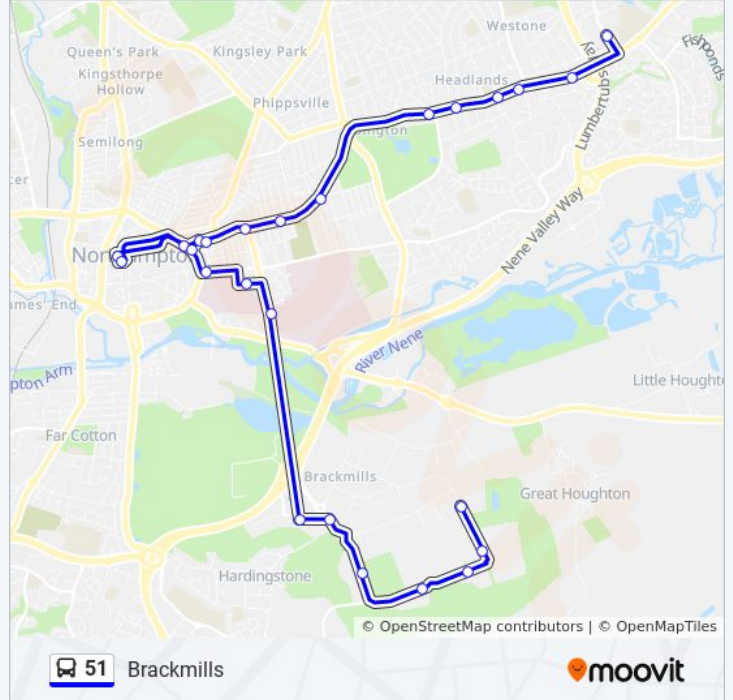

Direction: Brackmills
 23 stops
[VIEW LINE SCHEDULE](#)

51 bus Time Schedule
 Brackmills Route Timetable:

Sunday	Not Operational
Monday	5:01 AM - 9:23 PM
Tuesday	5:01 AM - 9:23 PM
Wednesday	5:01 AM - 9:23 PM
Thursday	5:01 AM - 9:23 PM
Friday	5:23 AM
Saturday	5:23 AM

51 bus Info
Direction: Brackmills
Stops: 23
Trip Duration: 22 min
Line Summary:

- Shopping Centre, Weston Favell Centre
- Fir Tree Walk, Westone
- Booth Lane South, Weston Favell
- The Trumpet Ph, Weston Favell
- Greenway, Headlands
- Abington Park Crescent, Headlands
- Allen Road, Abington
- Melbourne Street, Abington
- St Edmund's Street, Northampton
- Abington Square, Northampton
- Lower Mounts, Northampton
- Northampton Bus Interchange, Northampton
- Abington Square, Northampton
- General Hospital, Northampton
- General Hospital, Northampton
- Cliftonville Middle School, Northampton
- Bus Terminus, Brackmills
- Blaise Pascal House, Brackmills
- The White Company, Brackmills
- Coca Cola, Brackmills
- Travis Perkins, Brackmills
- Asda, Brackmills

Great Bear Distribution, Brackmills

Direction: Northampton

21 stops

[VIEW LINE SCHEDULE](#)

Great Bear Distribution, Brackmills

Asda, Brackmills

Travis Perkins, Brackmills

Coca Cola, Brackmills

Line Summary:

General Hospital, Northampton

Lower Mounts, Northampton

Northampton Bus Interchange, Northampton

Direction: Rectory Farm

40 stops

[VIEW LINE SCHEDULE](#)

Great Bear Distribution, Brackmills